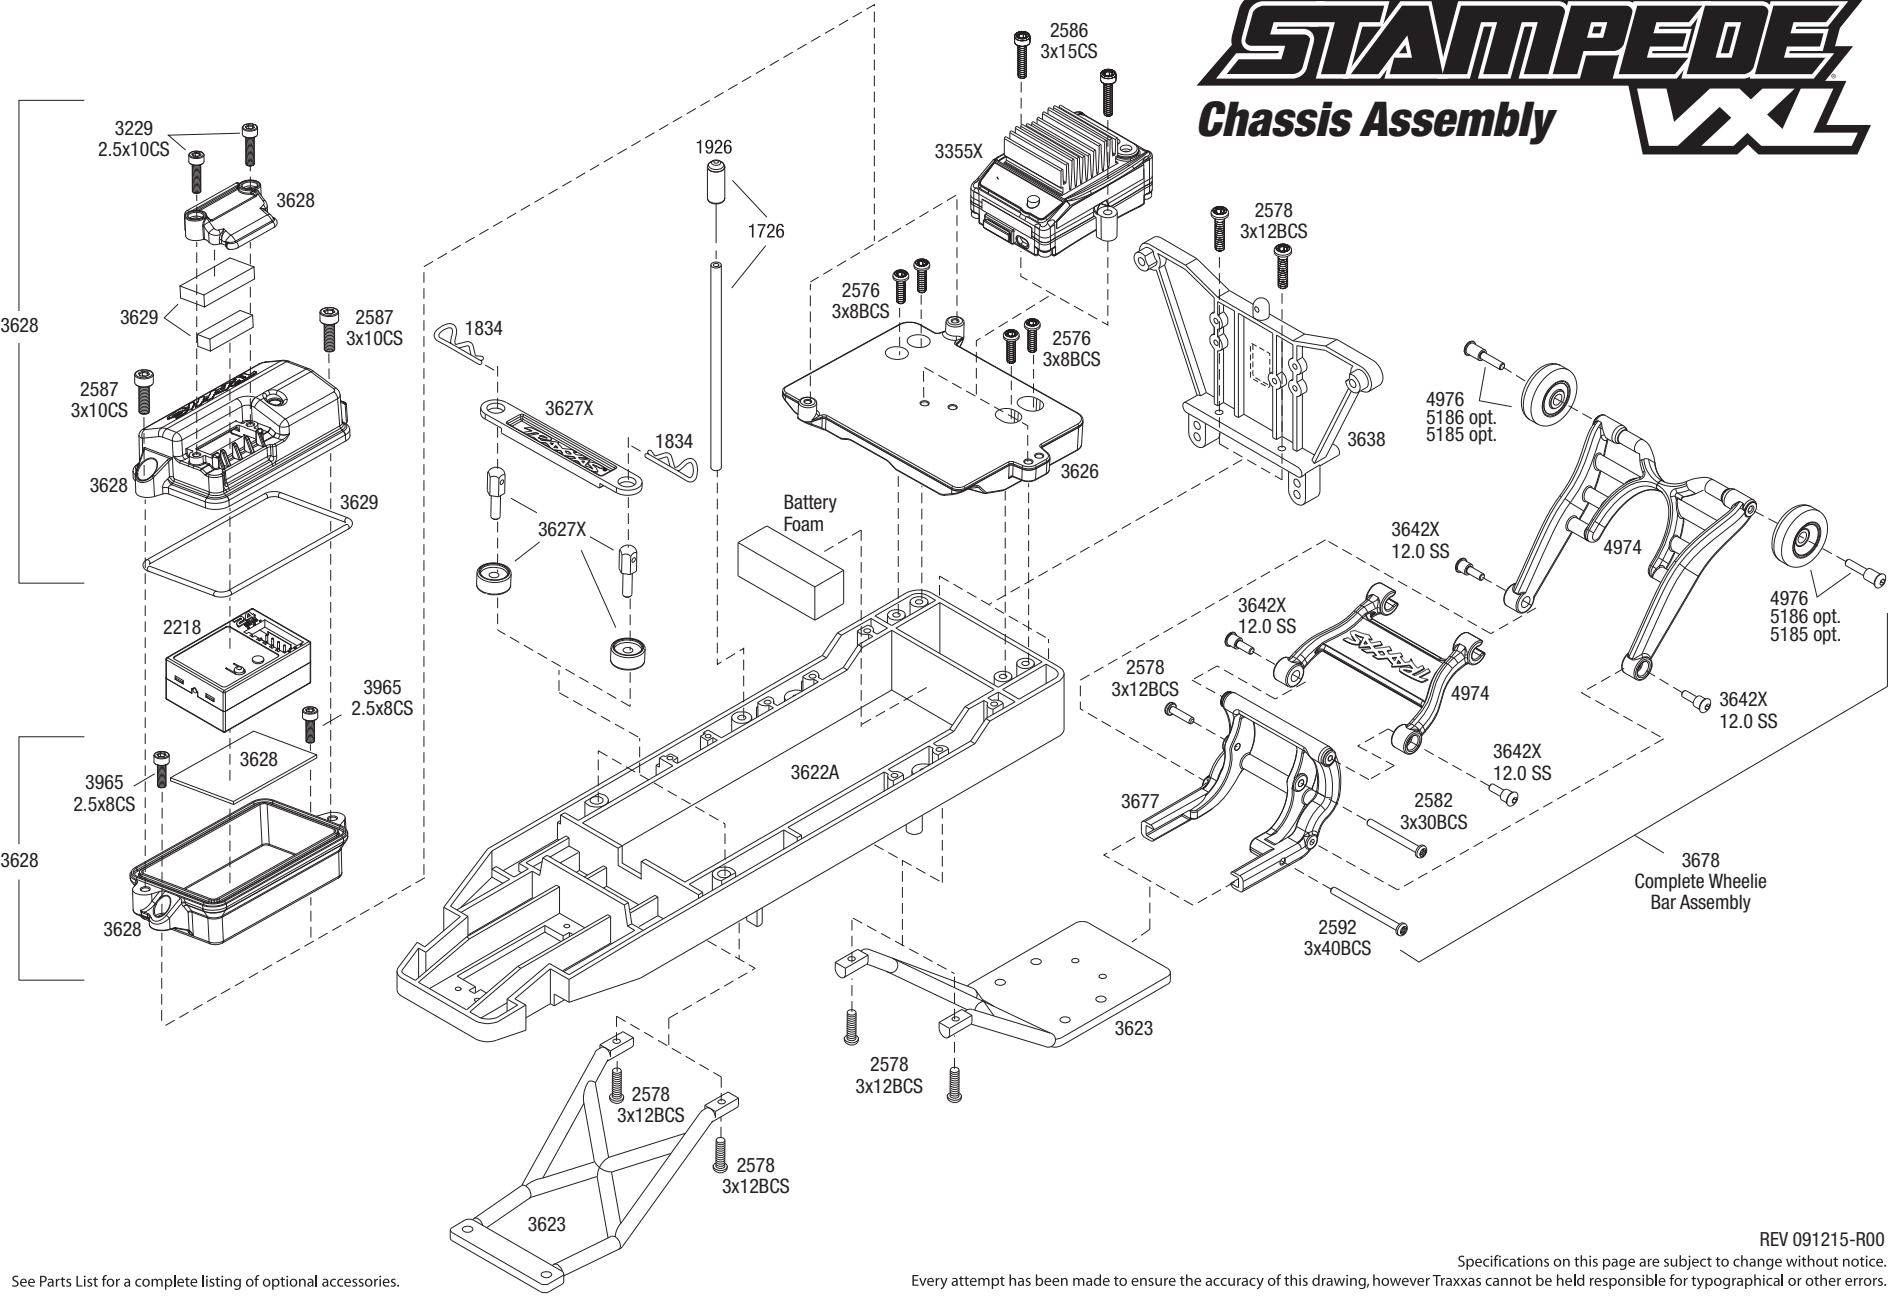

# STAMPEDE

## Chassis Assembly

# VXL

See Parts List for a complete listing of optional accessories.

REV 091215-R00  
 Specifications on this page are subject to change without notice.  
 Every attempt has been made to ensure the accuracy of this drawing, however Traxxas cannot be held responsible for typographical or other errors.