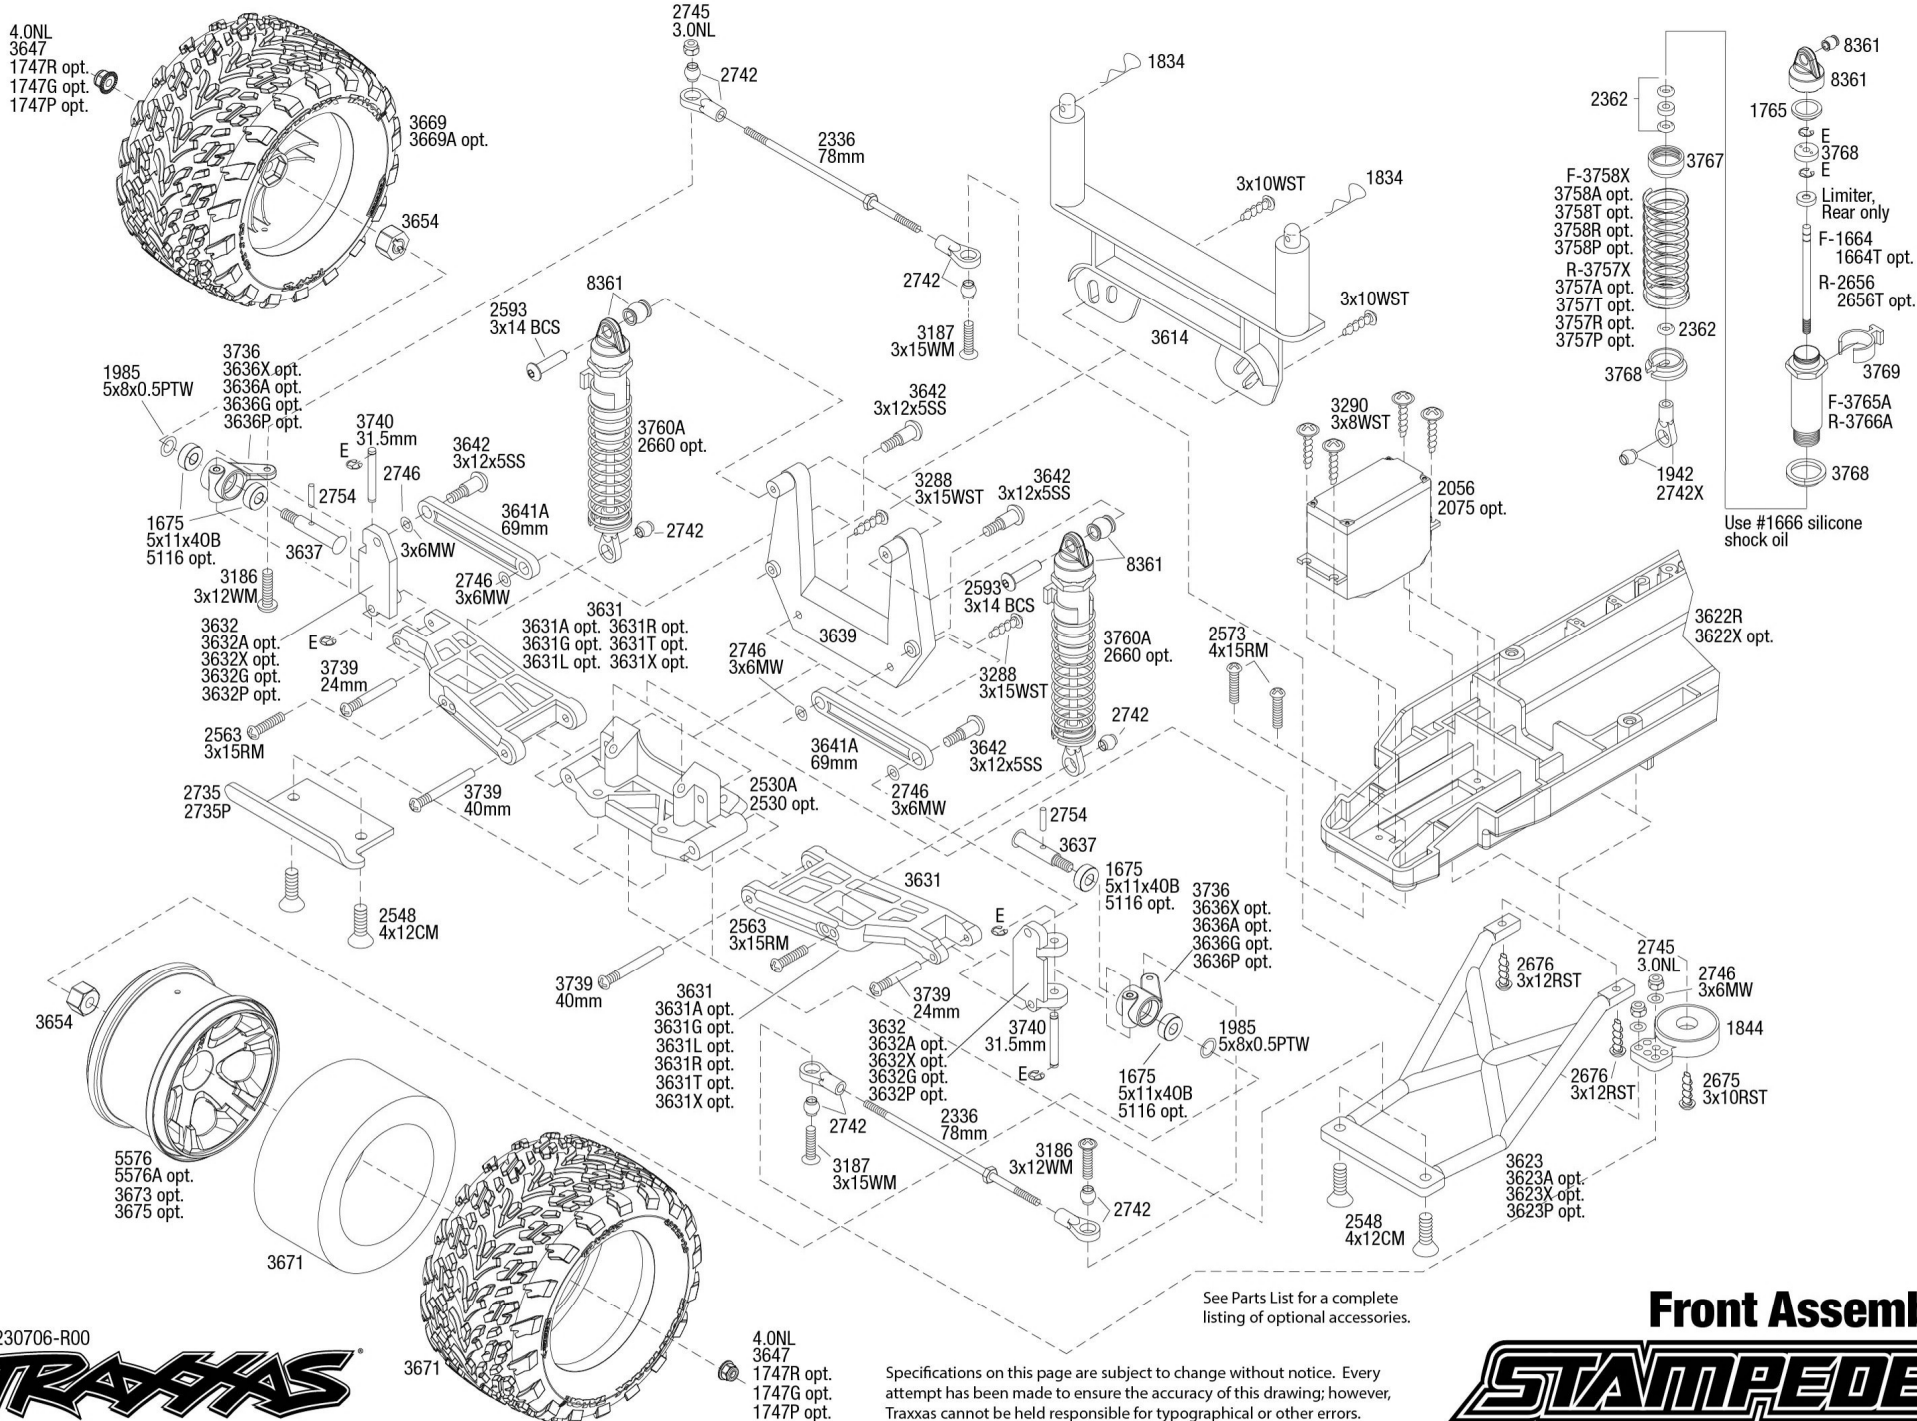

REV 230706-R00

Specifications on this page are subject to change without notice. Every attempt has been made to ensure the accuracy of this drawing; however, Traxxas cannot be held responsible for typographical or other errors.

Front Assembly

TRAXXAS

Rear Assembly

STAMPEDE

See Parts List for a complete listing of optional accessories.

REV 230706-R00

Specifications on this page are subject to change without notice. Every attempt has been made to ensure the accuracy of this drawing; however, Traxxas cannot be held responsible for typographical or other errors.

STAMPEDE

Transmission Assembly

Available fully assembled as part #3695

See Parts List for a complete listing of optional accessories.

REV 230706-R00

Specifications on this page are subject to change without notice. Every attempt has been made to ensure the accuracy of this drawing; however, Traxxas cannot be held responsible for typographical or other errors.