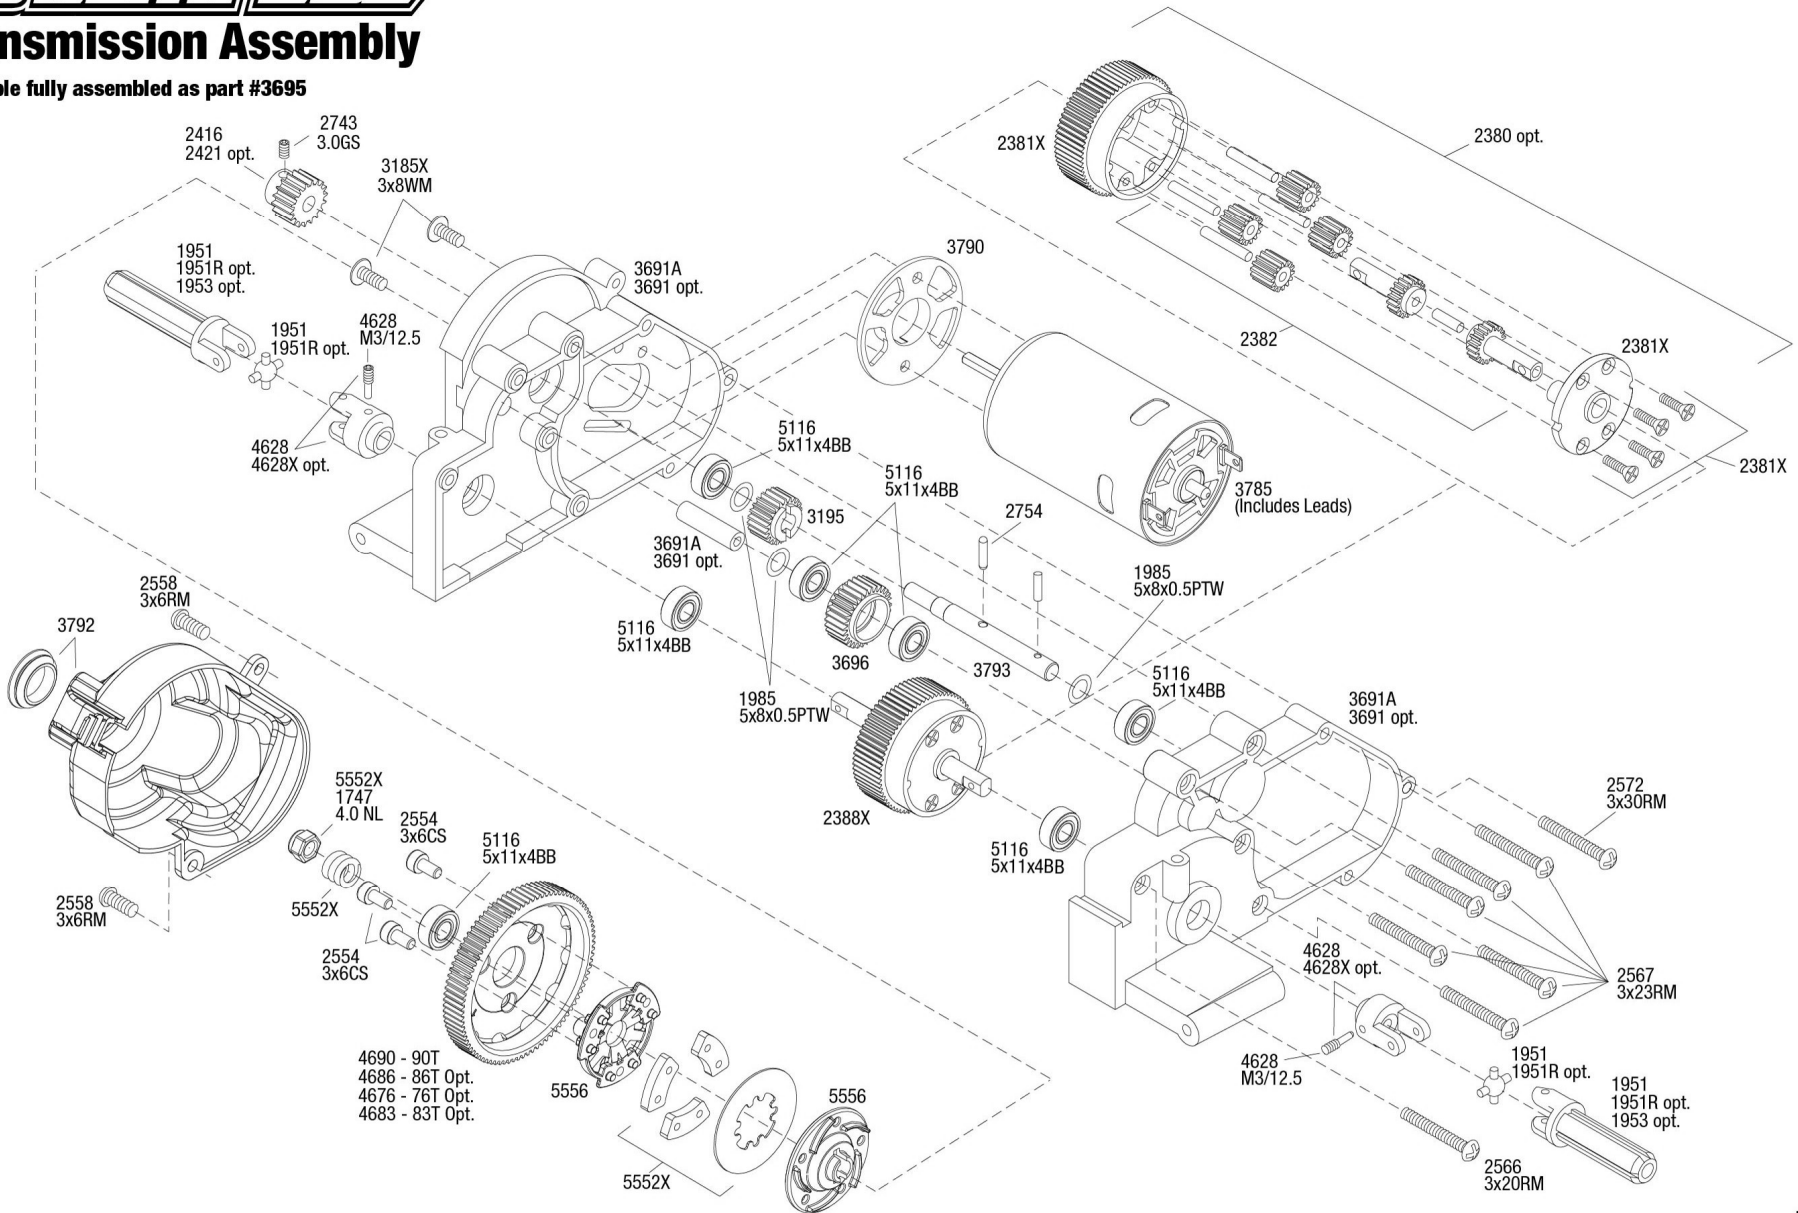

Front Assembly

TRAXXAS

Rear Assembly

STAMPEDE

See Parts List for a complete listing of optional accessories.

REV 230706-R00

Specifications on this page are subject to change without notice. Every attempt has been made to ensure the accuracy of this drawing; however, Traxxas cannot be held responsible for typographical or other errors.

STAMPEDE

Transmission Assembly

Available fully assembled as part #3695

See Parts List for a complete listing of optional accessories.

REV 230706-R00

Specifications on this page are subject to change without notice. Every attempt has been made to ensure the accuracy of this drawing; however, Traxxas cannot be held responsible for typographical or other errors.