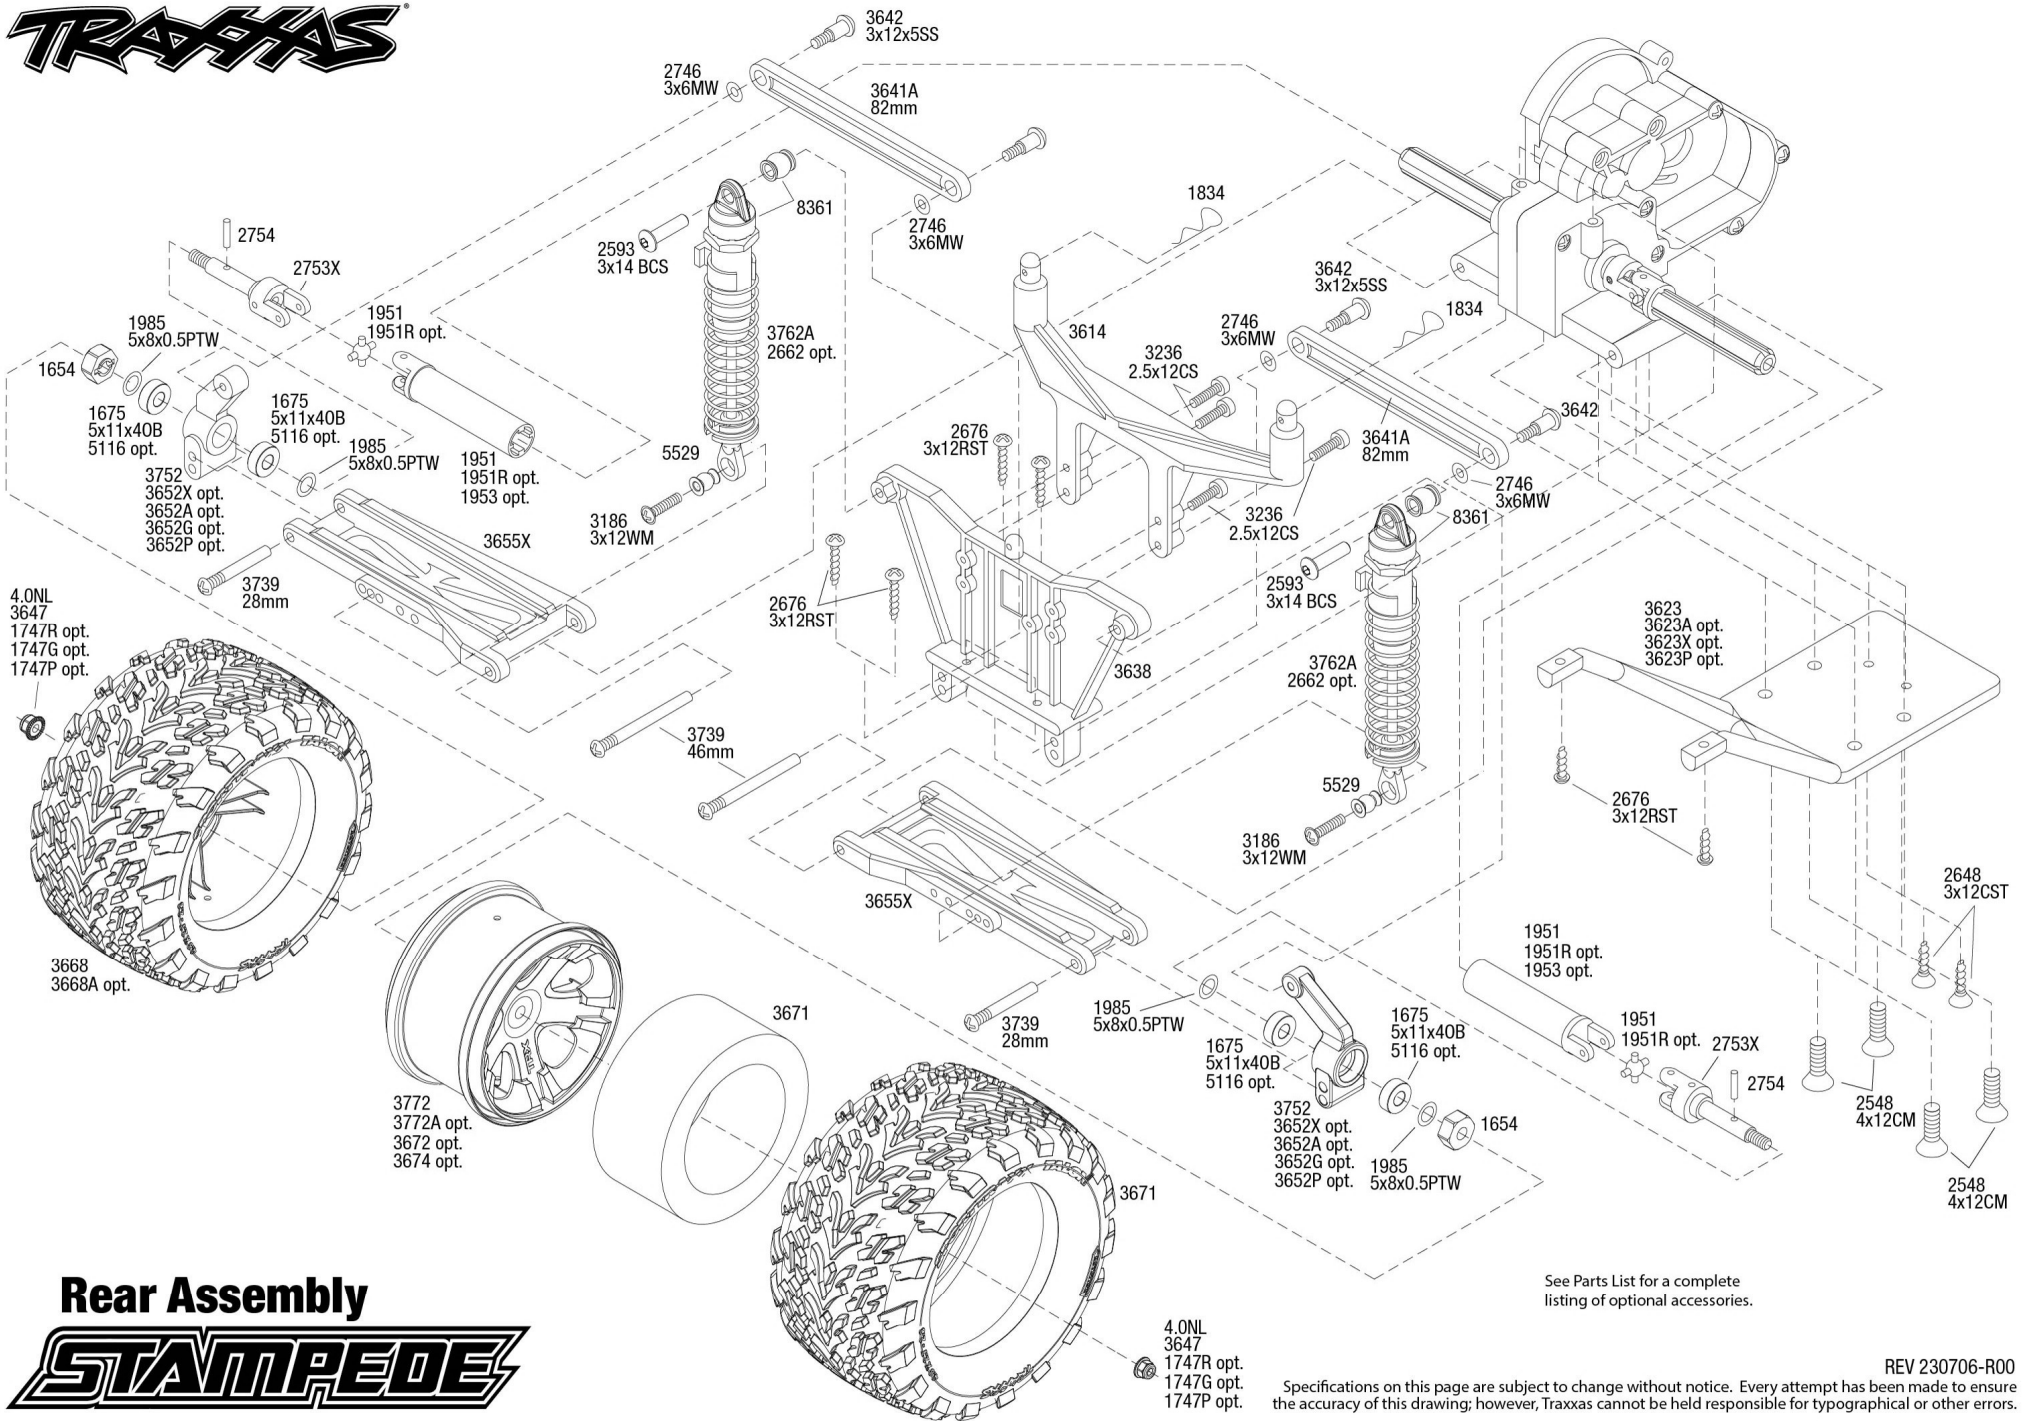

Front Assembly

TRAXXAS

Rear Assembly

STAMPEDE

See Parts List for a complete listing of optional accessories.

REV 230706-R00

Specifications on this page are subject to change without notice. Every attempt has been made to ensure the accuracy of this drawing; however, Traxxas cannot be held responsible for typographical or other errors.