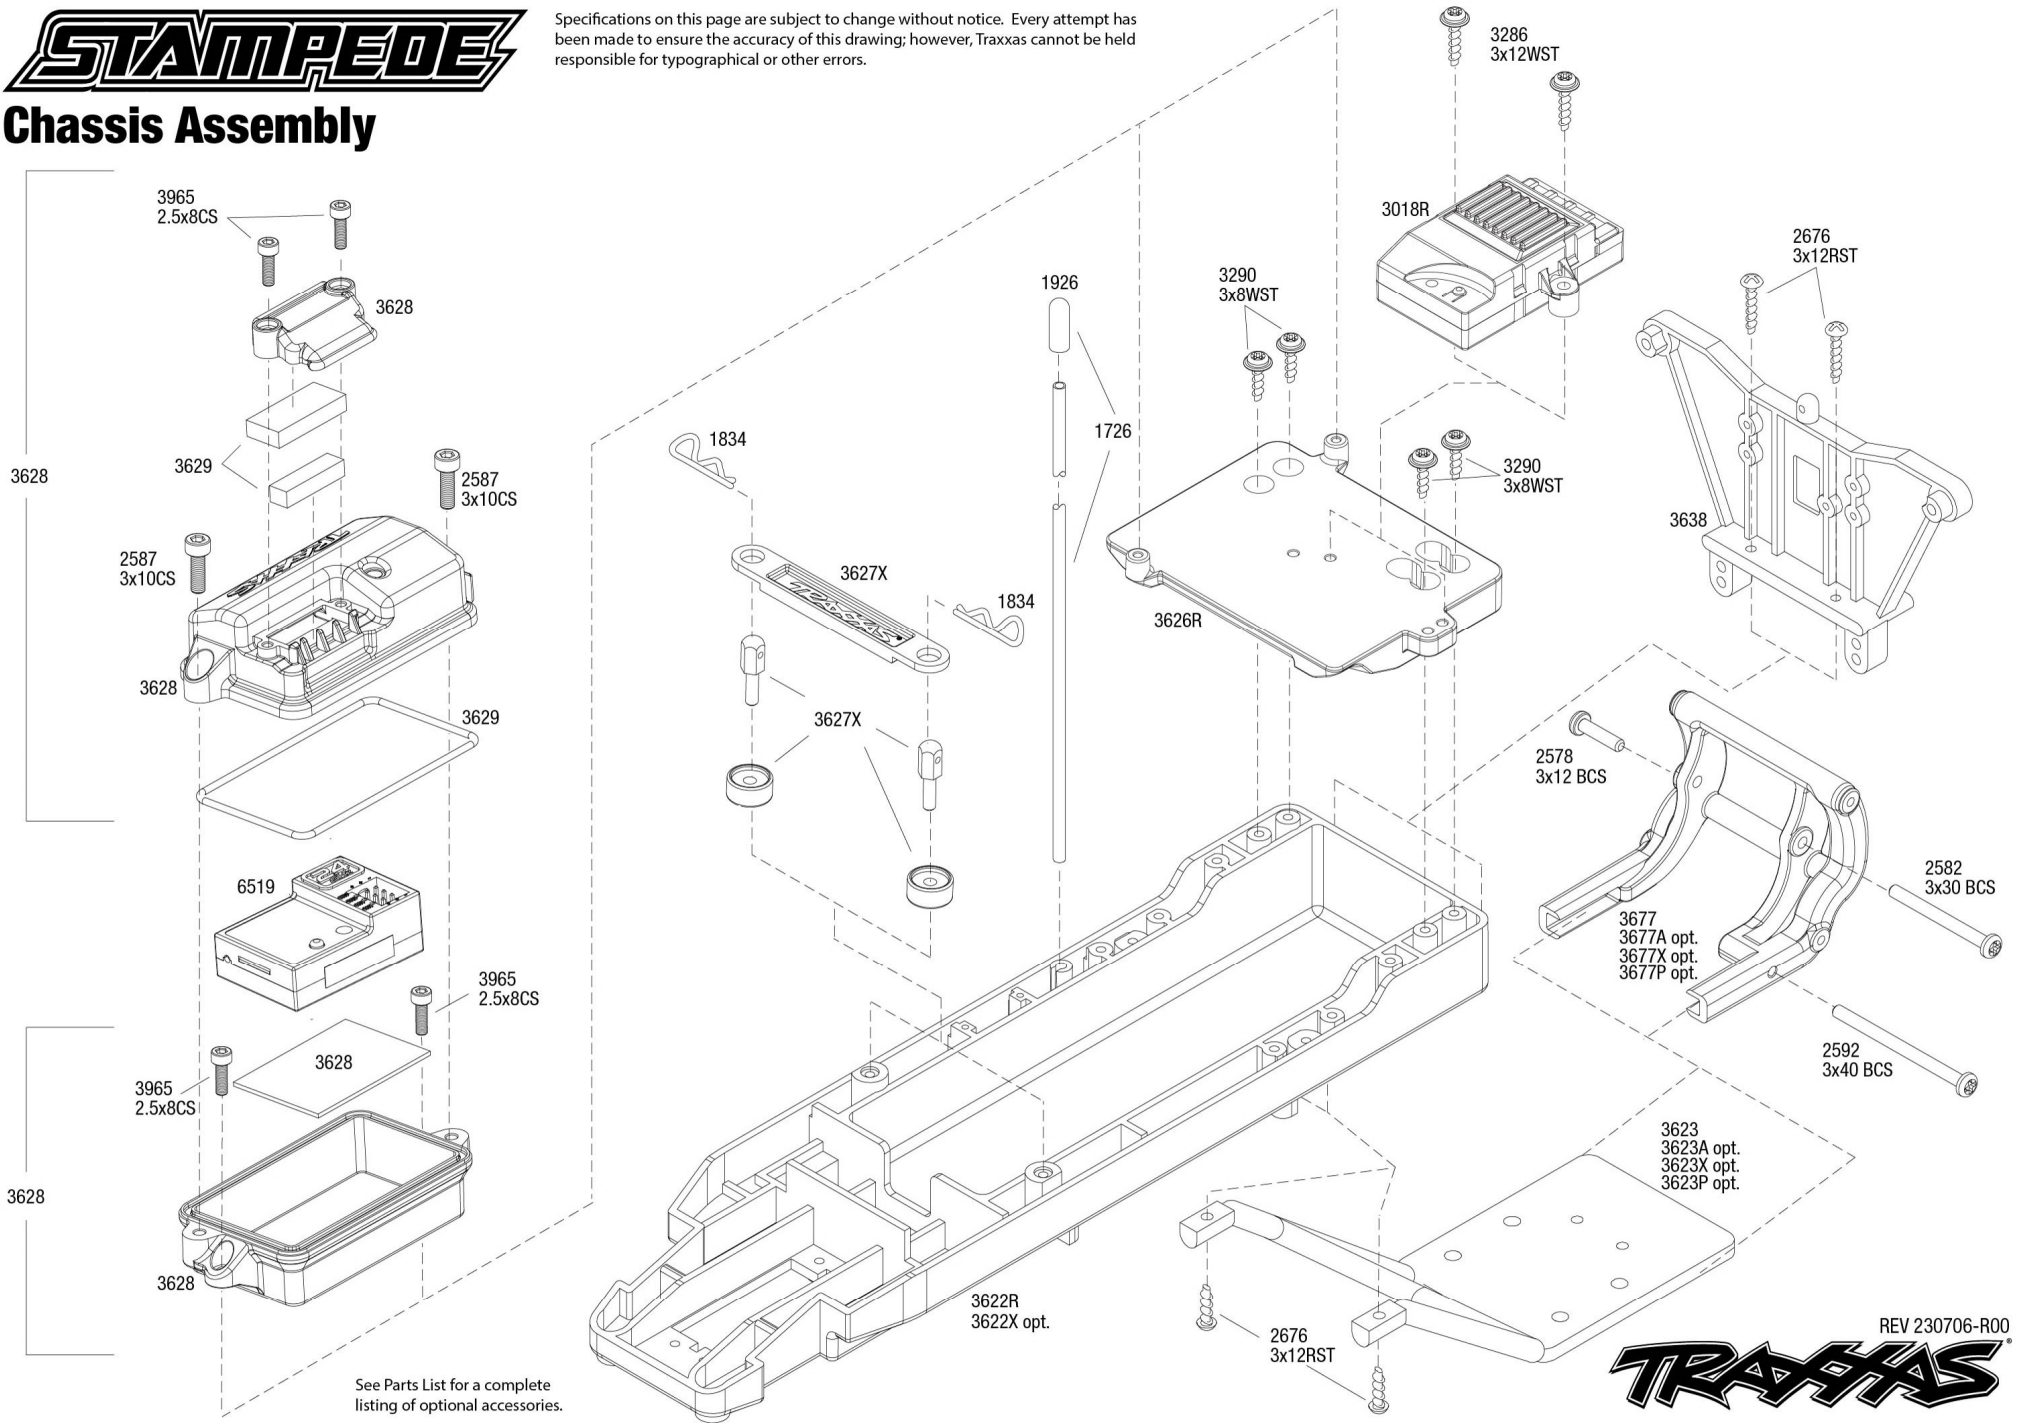

Chassis Assembly

Specifications on this page are subject to change without notice. Every attempt has been made to ensure the accuracy of this drawing; however, Traxxas cannot be held responsible for typographical or other errors.

REV 230706-R00

Specifications on this page are subject to change without notice. Every attempt has been made to ensure the accuracy of this drawing; however, Traxxas cannot be held responsible for typographical or other errors.

Front Assembly

TRAXXAS

Rear Assembly

STAMPEDE

See Parts List for a complete listing of optional accessories.

REV 230706-R00

Specifications on this page are subject to change without notice. Every attempt has been made to ensure the accuracy of this drawing; however, Traxxas cannot be held responsible for typographical or other errors.