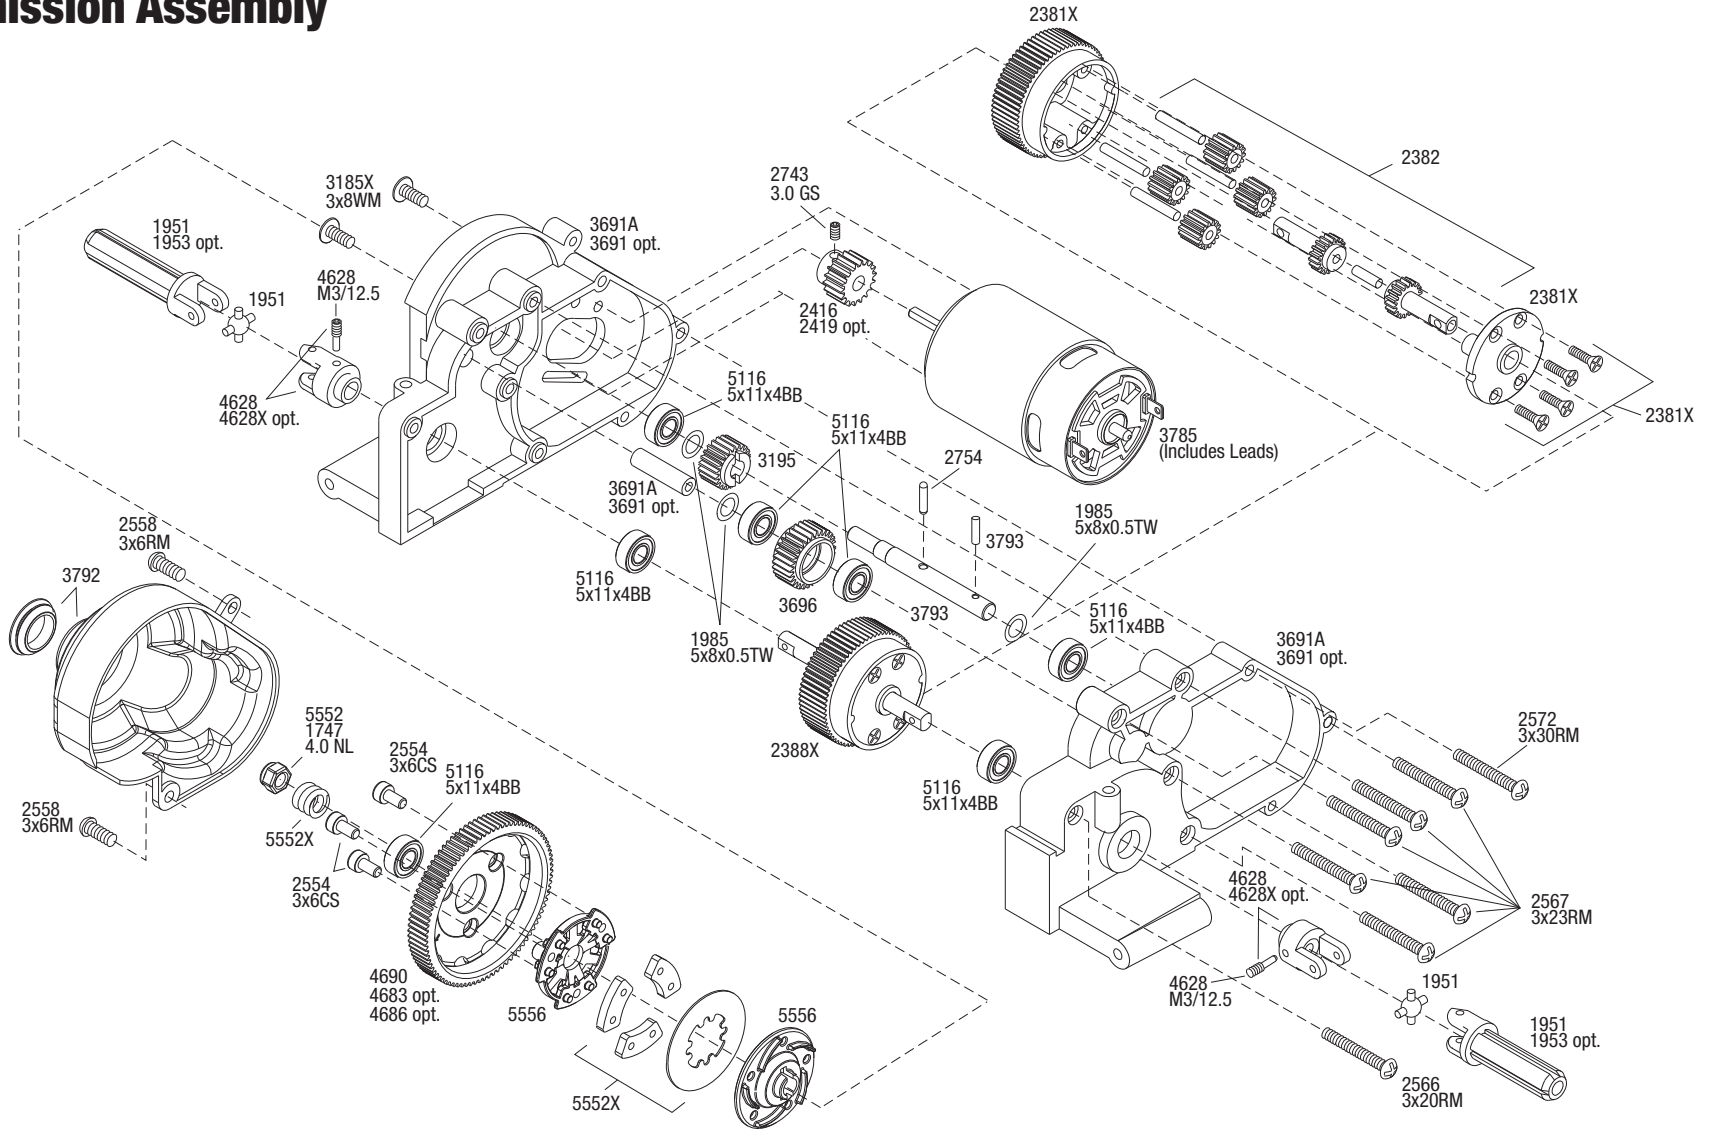

REV 110113-R01

TRAXXAS

4.0NL
3647
1747R opt.

*Certain Monster Jam models
require alternate body mount

Rear Assembly MODEL 3602

See Parts List for a complete
listing of optional accessories.

REV 110113-R01
Specifications on this page are subject to change without notice. Every attempt has been made to ensure the accuracy of this drawing, however Traxxas cannot be held responsible for typographical or other errors.

MODEL 3602

Transmission Assembly

See Parts List for a complete listing of optional accessories.

REV 110113-R01

TRAXXAS

Specifications on this page are subject to change without notice. Every attempt has been made to ensure the accuracy of this drawing, however Traxxas cannot be held responsible for typographical or other errors.