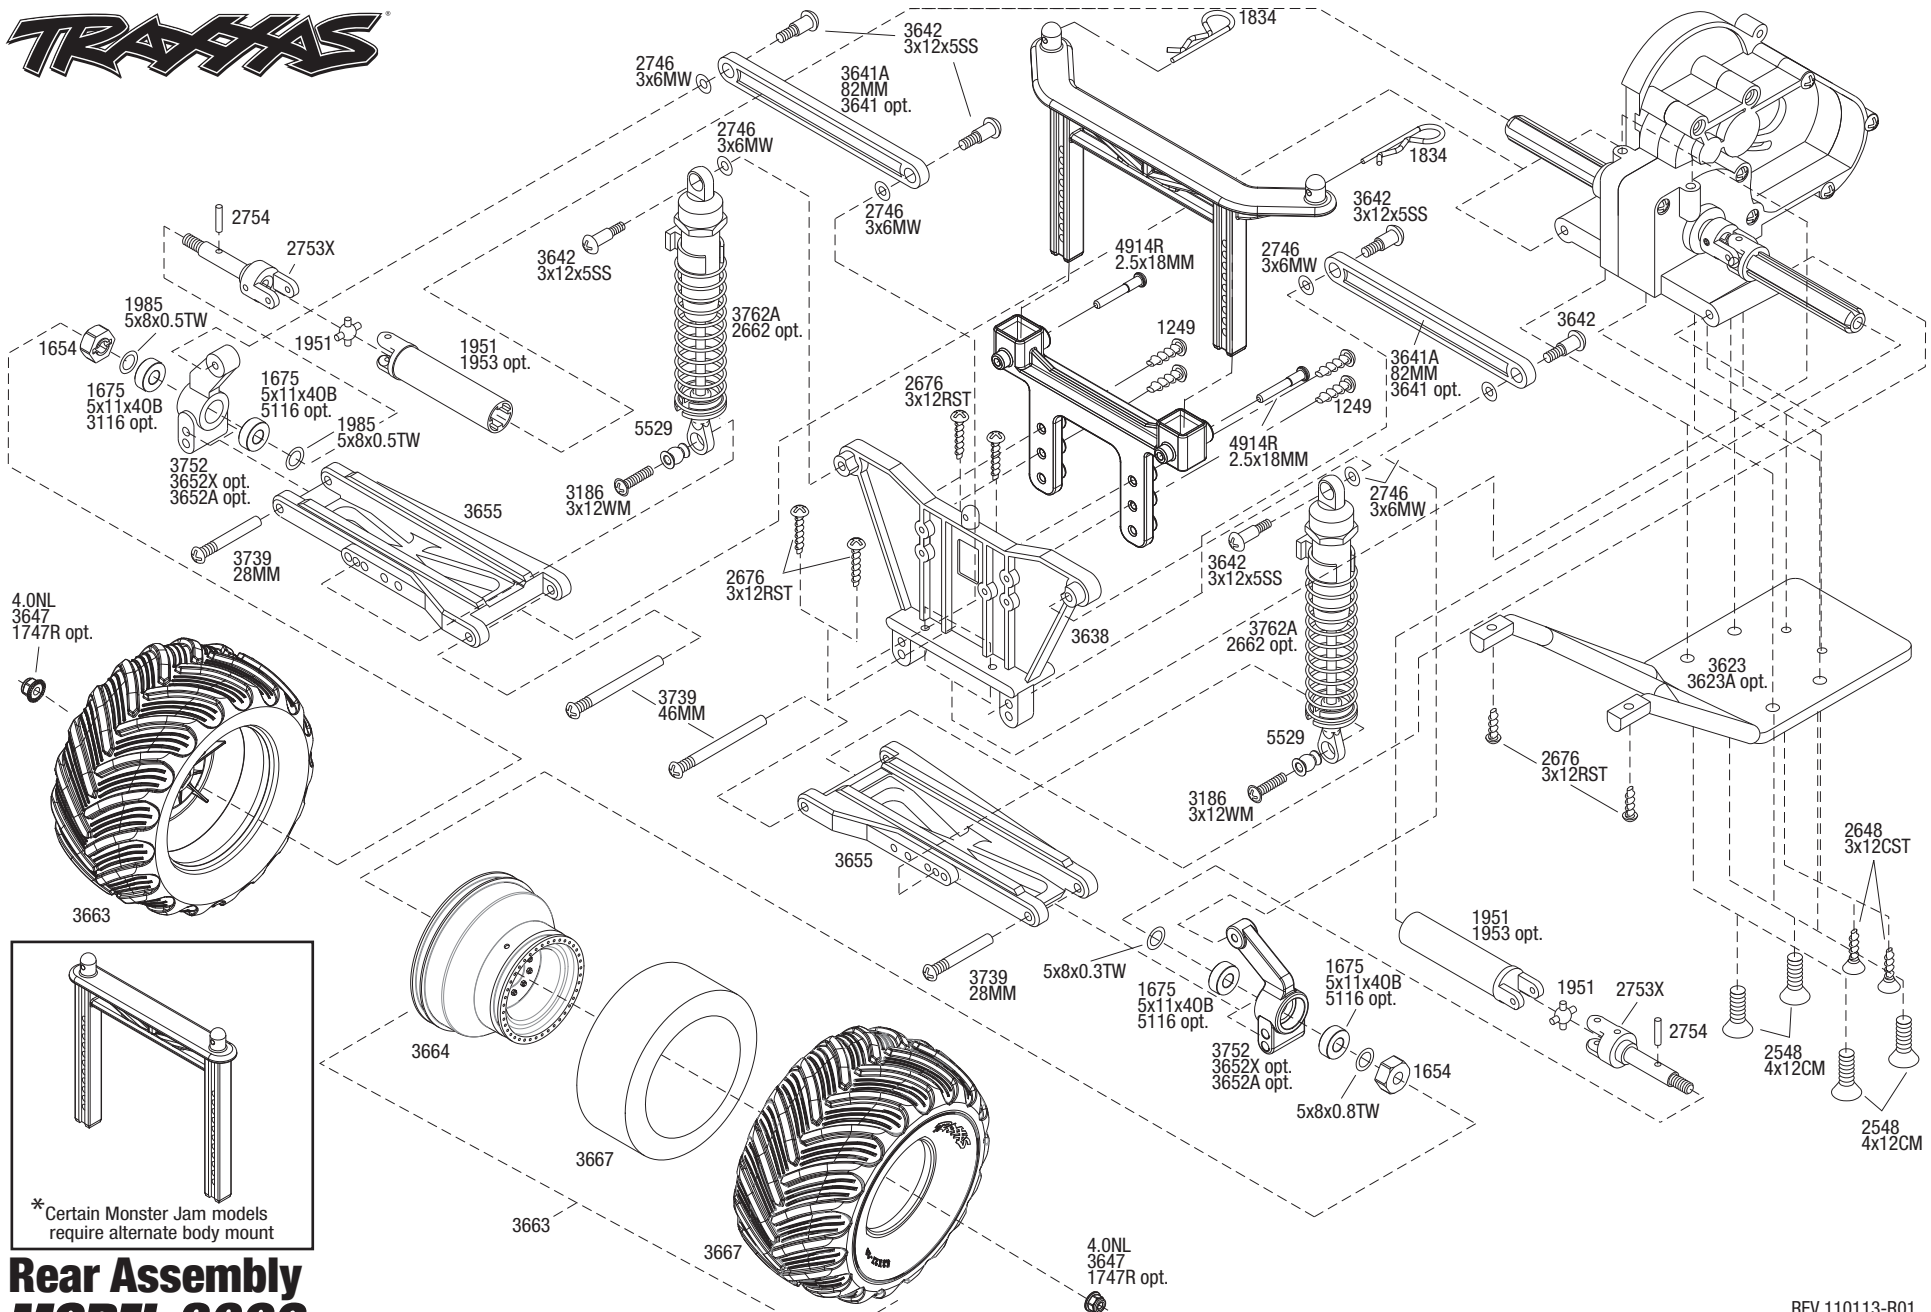

MODEL 3602

Chassis Assembly

Specifications on this page are subject to change without notice. Every attempt has been made to ensure the accuracy of this drawing, however Traxxas cannot be held responsible for typographical or other errors.

REV 110113-R01

TRAXXAS

4.0NL
3647
1747R opt.

*Certain Monster Jam models
require alternate body mount

Rear Assembly MODEL 3602

See Parts List for a complete
listing of optional accessories.

REV 110113-R01
Specifications on this page are subject to change without notice. Every attempt has been made to ensure the accuracy of this drawing, however Traxxas cannot be held responsible for typographical or other errors.