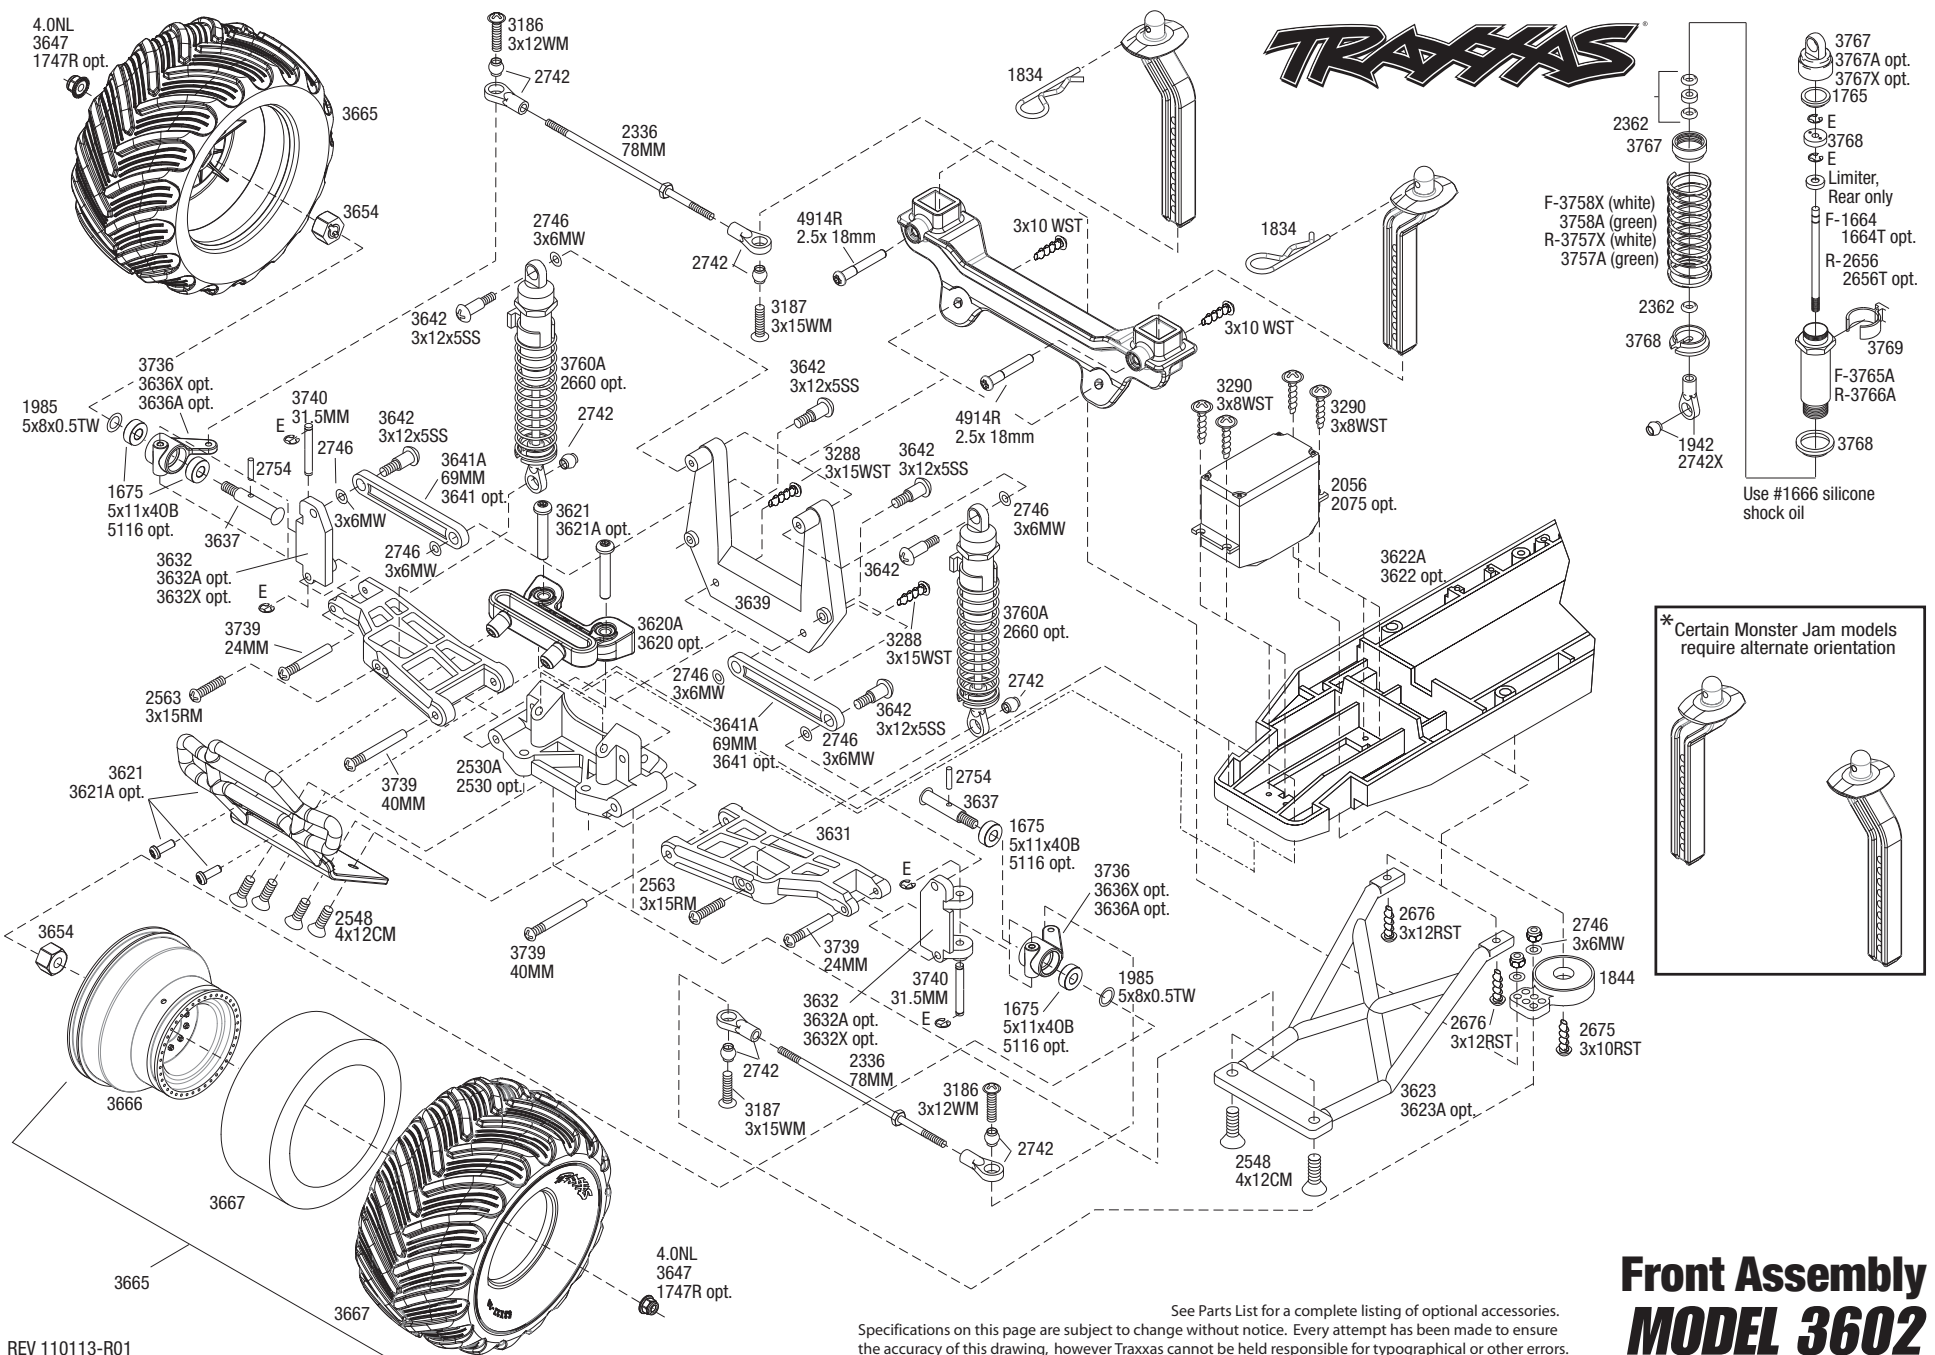

4.0NL
3647
1747R opt.

F-3758X (white)
3758A (green)
R-3757X (white)
3757A (green)

* Certain Monster Jam models require alternate orientation

Front Assembly MODEL 3602

See Parts List for a complete listing of optional accessories.
Specifications on this page are subject to change without notice. Every attempt has been made to ensure the accuracy of this drawing, however Traxxas cannot be held responsible for typographical or other errors.

MODEL 3602

Chassis Assembly

Specifications on this page are subject to change without notice. Every attempt has been made to ensure the accuracy of this drawing, however Traxxas cannot be held responsible for typographical or other errors.

REV 110113-R01

TRAXXAS

4.0NL
3647
1747R opt.

*Certain Monster Jam models
require alternate body mount

Rear Assembly MODEL 3602

See Parts List for a complete
listing of optional accessories.

REV 110113-R01
Specifications on this page are subject to change without notice. Every attempt has been made to ensure the accuracy of this drawing, however Traxxas cannot be held responsible for typographical or other errors.