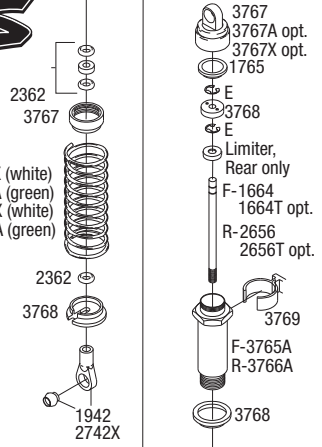

4.0NL
3647
1747R opt.

F-3758X (white)
3758A (green)
R-3757X (white)
3757A (green)

* Certain Monster Jam models require alternate orientation

Front Assembly MODEL 3602

See Parts List for a complete listing of optional accessories.
Specifications on this page are subject to change without notice. Every attempt has been made to ensure the accuracy of this drawing, however Traxxas cannot be held responsible for typographical or other errors.

MODEL 3602

Chassis Assembly

Specifications on this page are subject to change without notice. Every attempt has been made to ensure the accuracy of this drawing, however Traxxas cannot be held responsible for typographical or other errors.

REV 110113-R01

TRAXXAS

4.0NL
3647
1747R opt.

*Certain Monster Jam models
require alternate body mount

Rear Assembly MODEL 3602

See Parts List for a complete
listing of optional accessories.

REV 110113-R01
Specifications on this page are subject to change without notice. Every attempt has been made to ensure the accuracy of this drawing, however Traxxas cannot be held responsible for typographical or other errors.