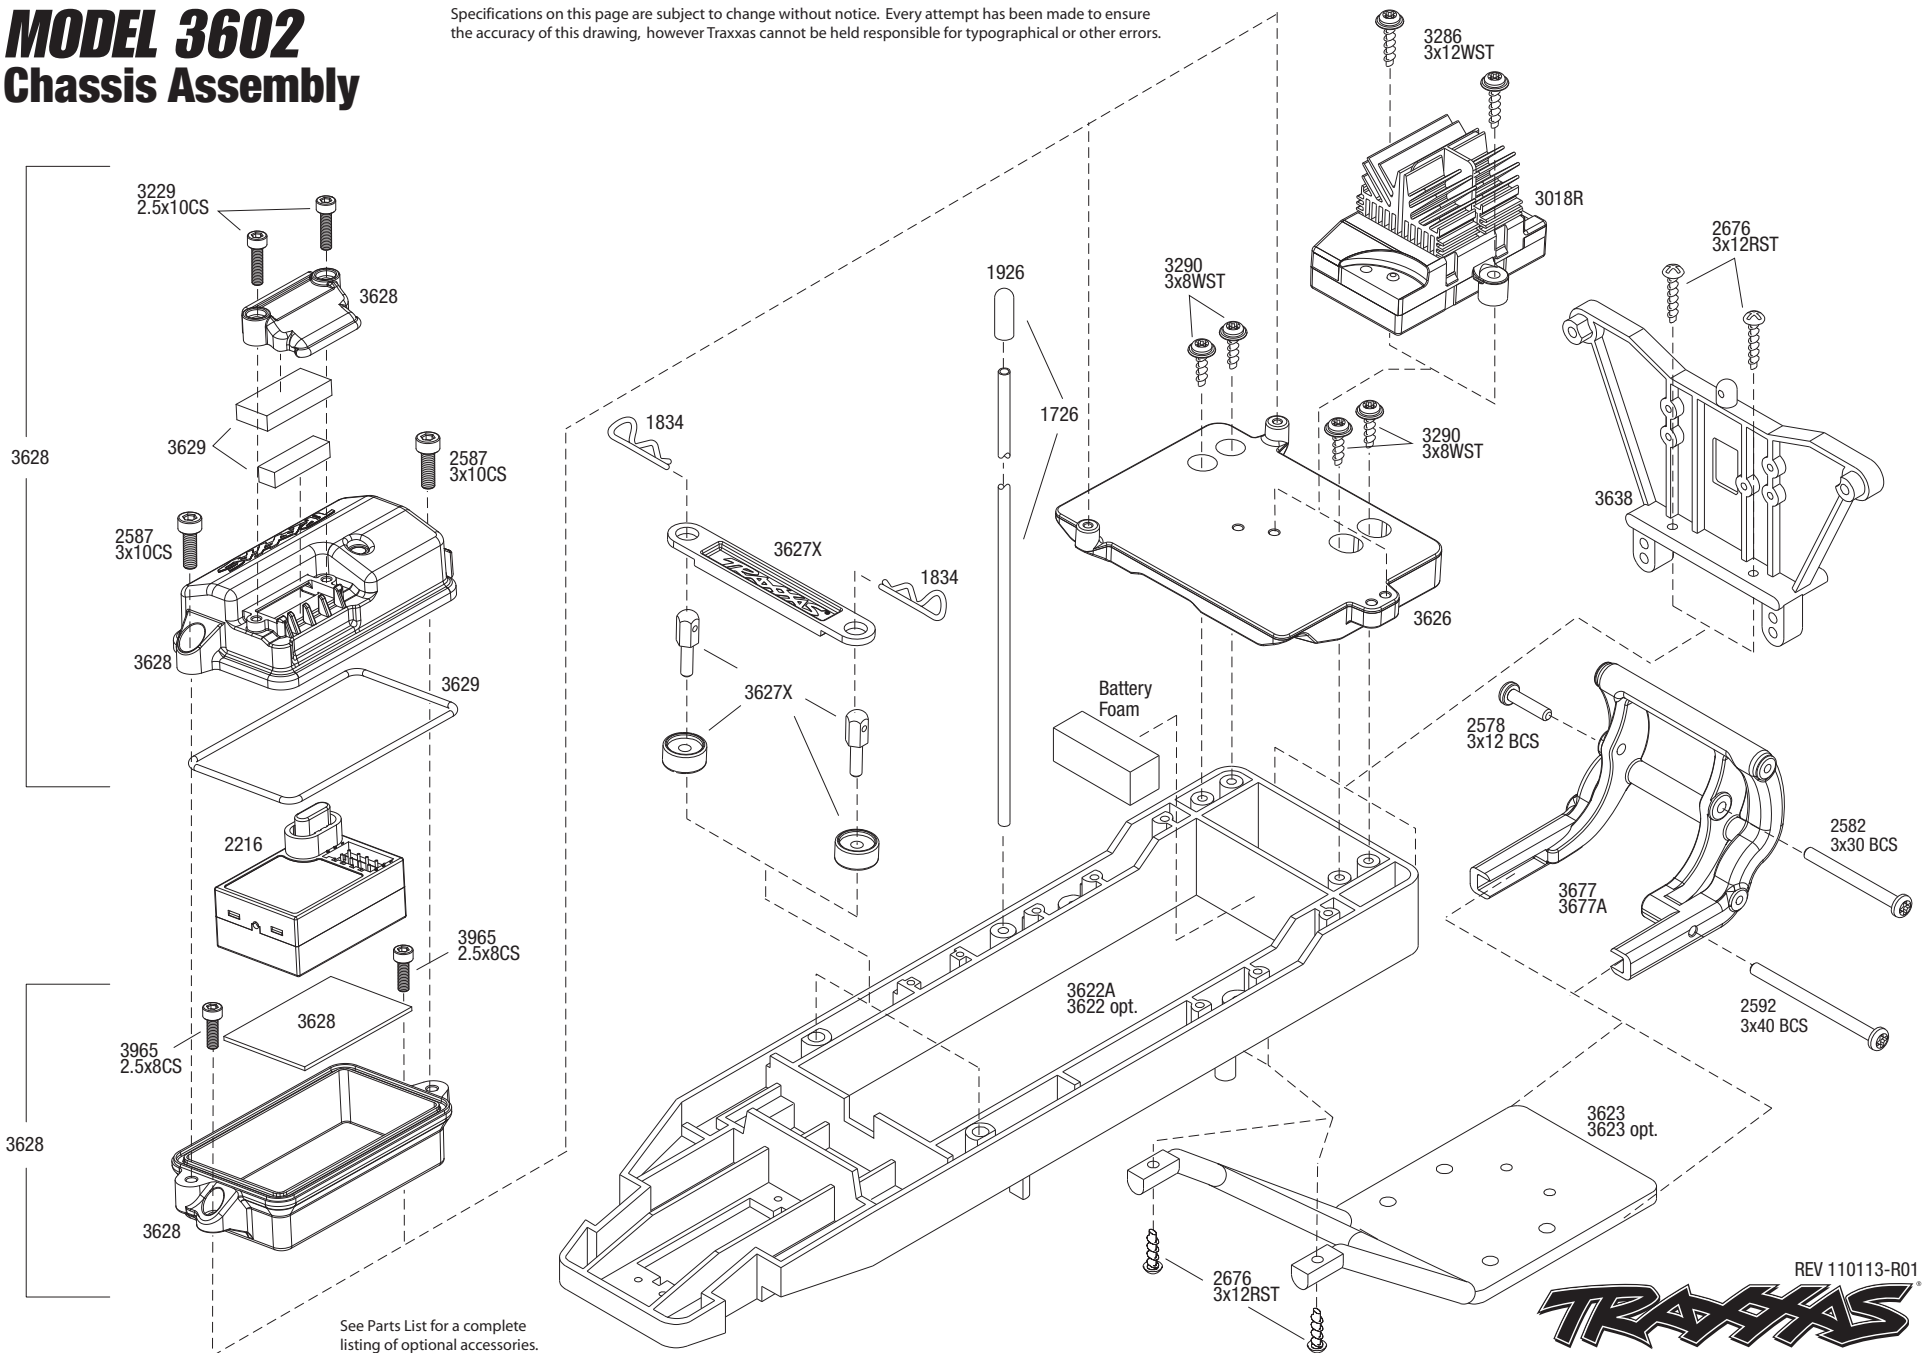

4.0NL
3647
1747R opt.

F-3758X (white)
3758A (green)
R-3757X (white)
3757A (green)

* Certain Monster Jam models require alternate orientation

Front Assembly MODEL 3602

See Parts List for a complete listing of optional accessories.
Specifications on this page are subject to change without notice. Every attempt has been made to ensure the accuracy of this drawing, however Traxxas cannot be held responsible for typographical or other errors.

MODEL 3602

Chassis Assembly

Specifications on this page are subject to change without notice. Every attempt has been made to ensure the accuracy of this drawing, however Traxxas cannot be held responsible for typographical or other errors.

REV 110113-R01

TRAXXAS

4.0NL
3647
1747R opt.

*Certain Monster Jam models
require alternate body mount

Rear Assembly MODEL 3602

See Parts List for a complete
listing of optional accessories.

REV 110113-R01
Specifications on this page are subject to change without notice. Every attempt has been made to ensure the accuracy of this drawing, however Traxxas cannot be held responsible for typographical or other errors.