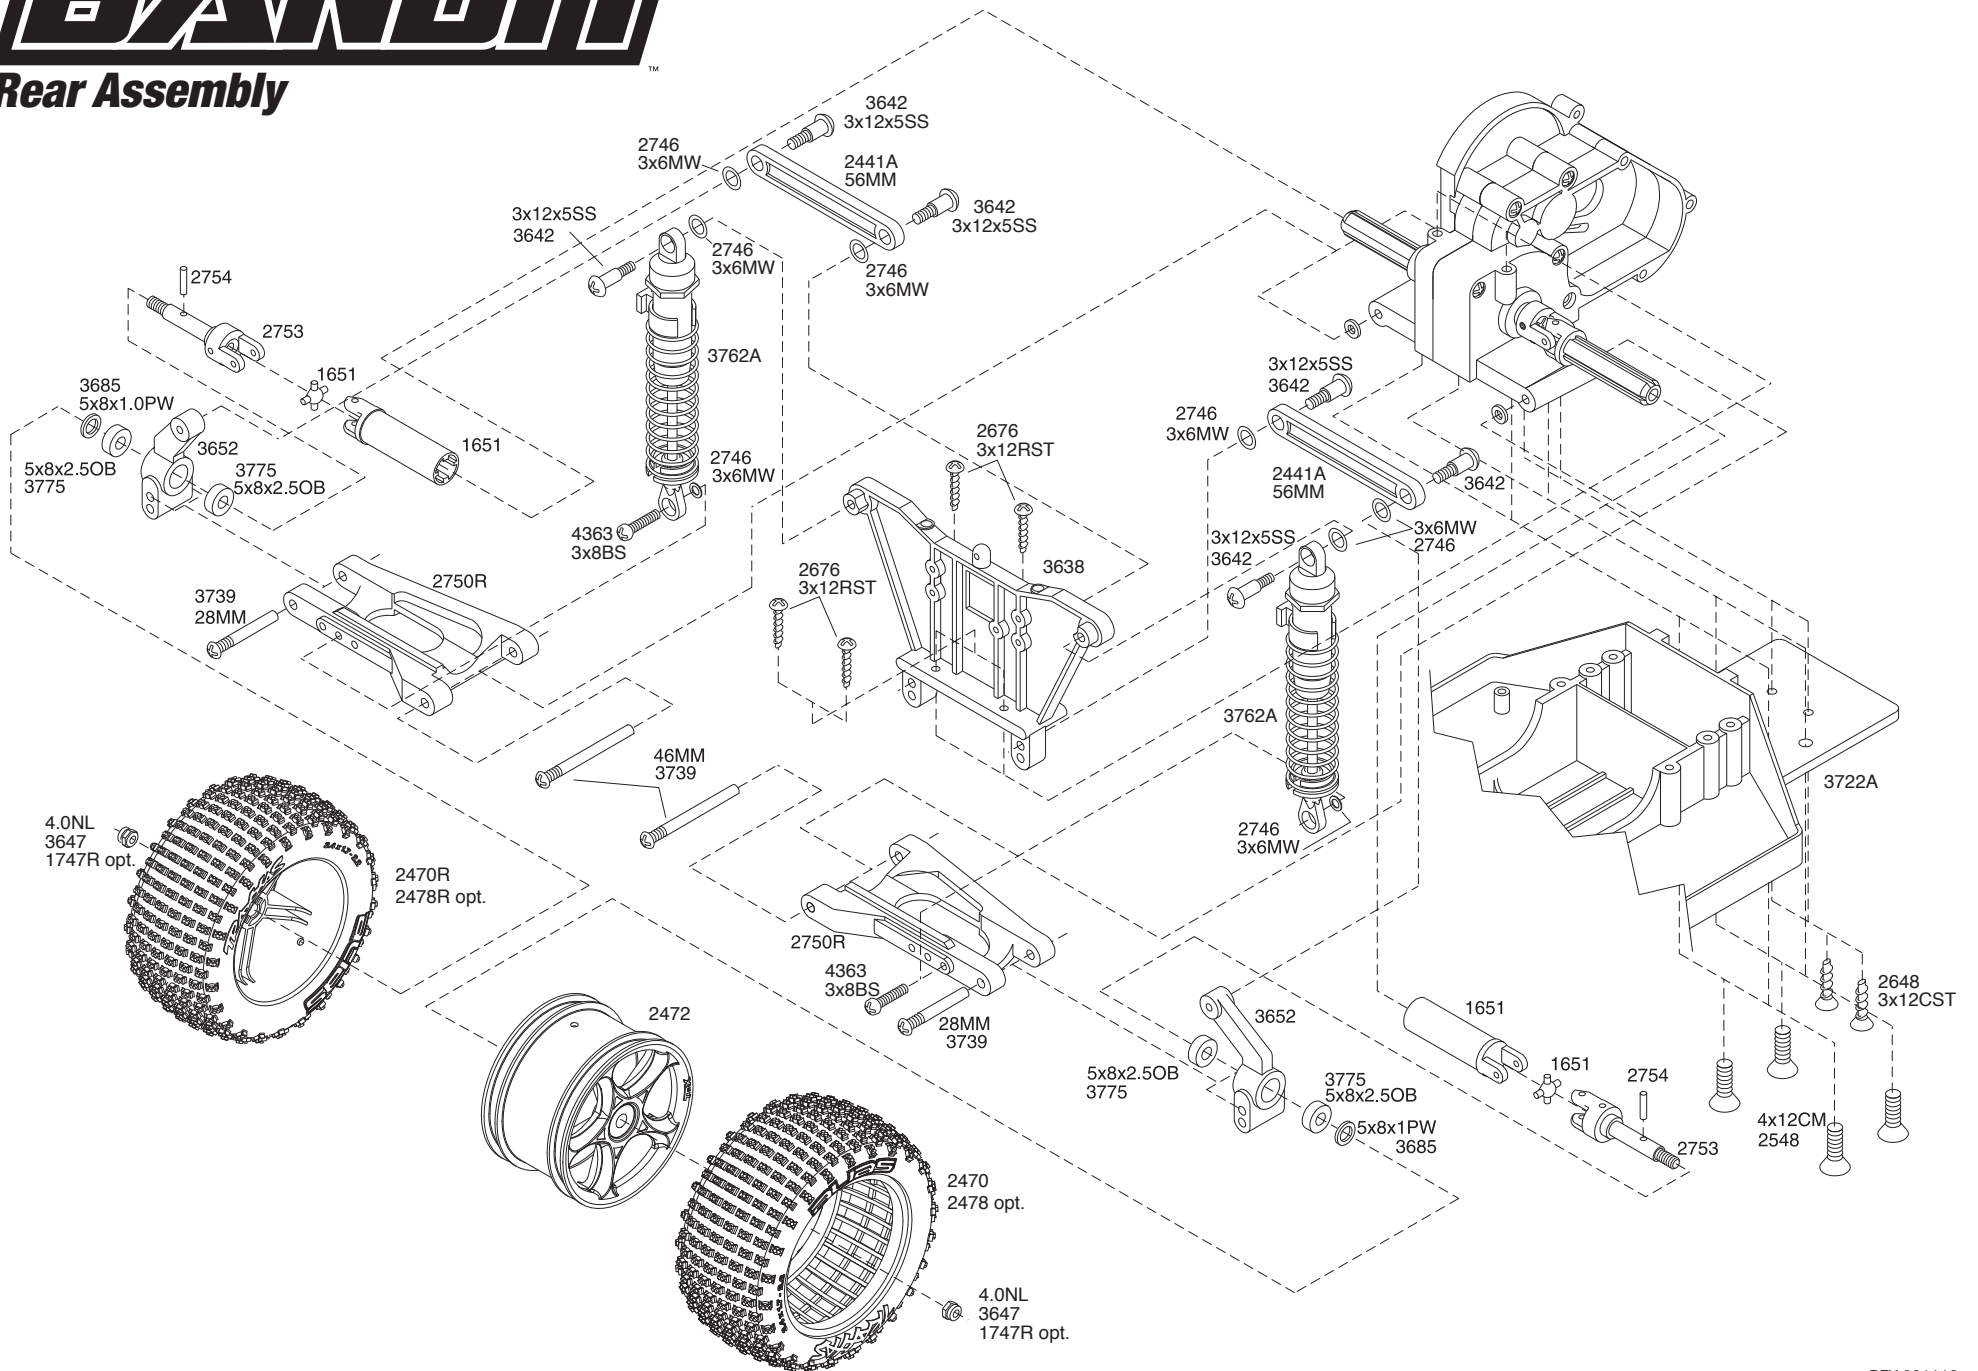

## Rear Assembly

REV 081113

Specifications on this page are subject to change without notice. Every attempt has been made to ensure the accuracy of this drawing, however Traxxas cannot be held responsible for typographical or other errors.