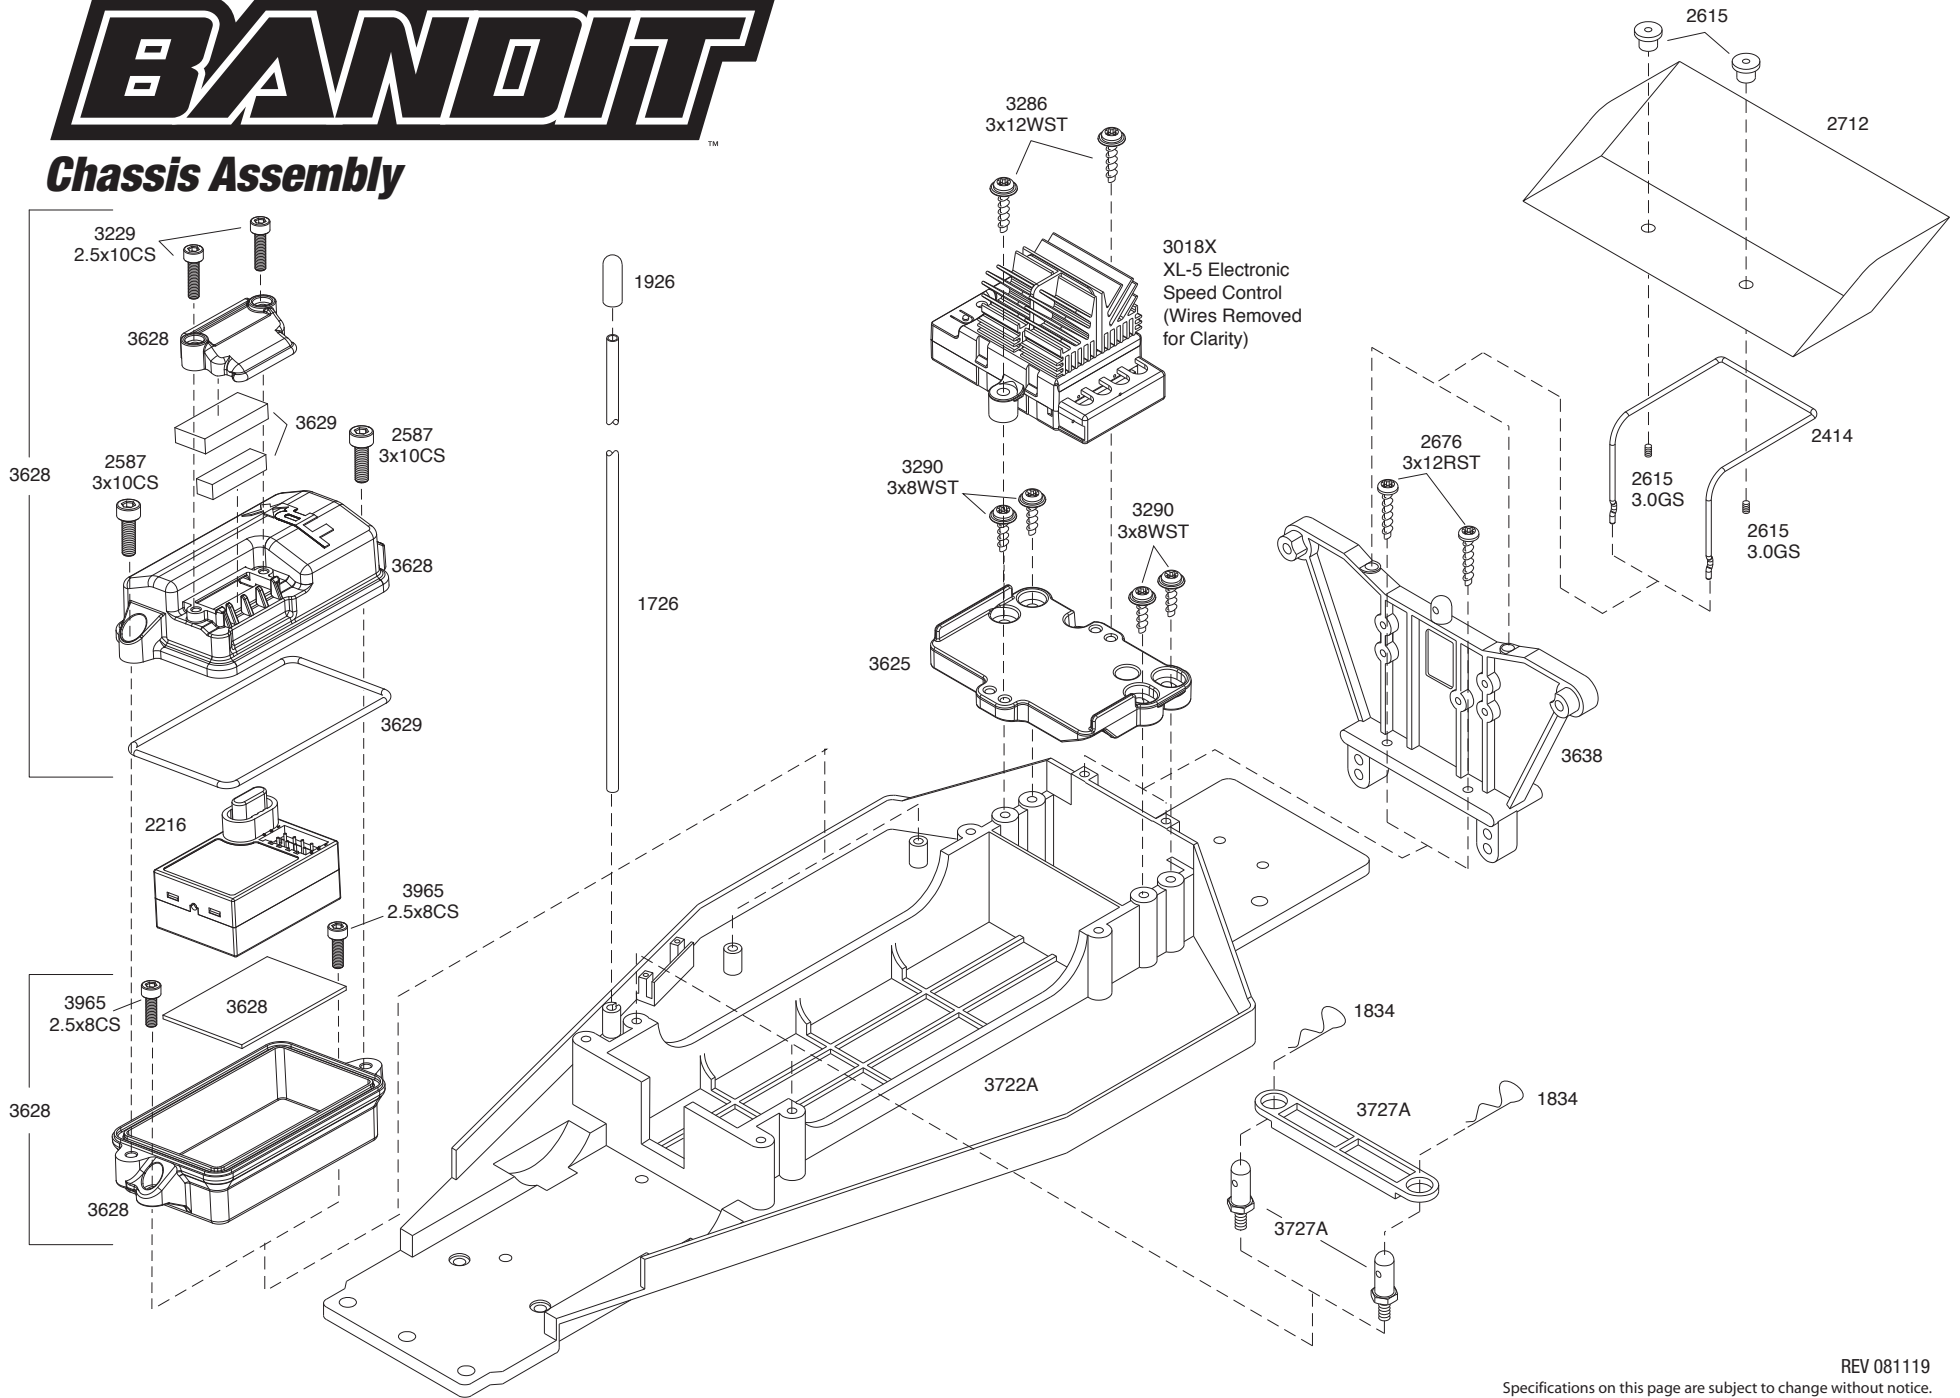

BANDIT™

Chassis Assembly

REV 081119

Specifications on this page are subject to change without notice. Every attempt has been made to ensure the accuracy of this drawing, however Traxxas cannot be held responsible for typographical or other errors.