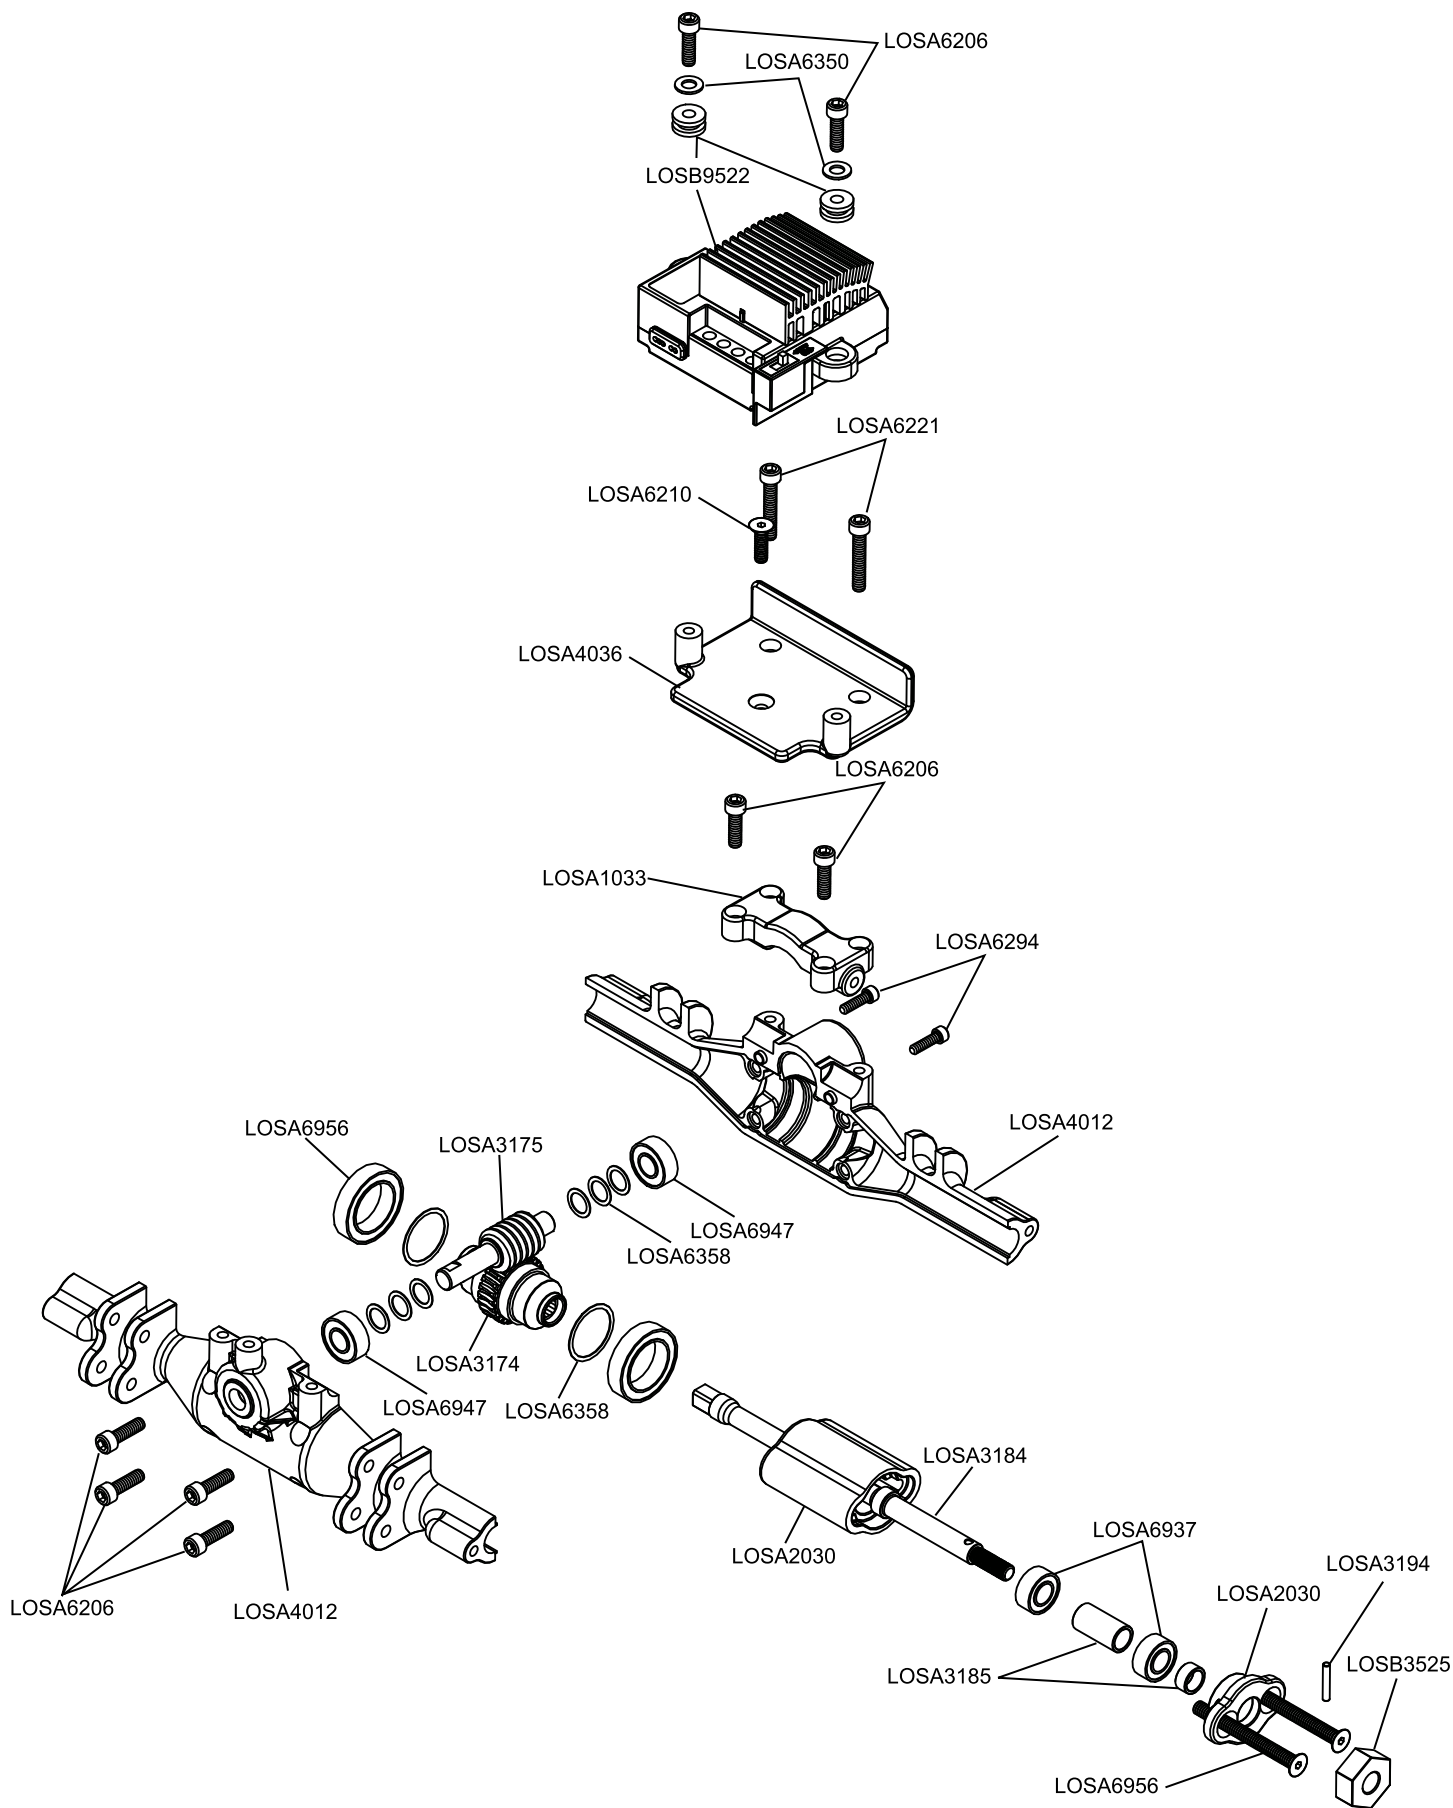

# Replacement Parts List

LOSA4120	48 Pitch Pinion Gear, 20 tooth	\$4.99	LOSB3012	Center Transmission Case & Supports	\$6.99
LOSA1030	Spindle & Carrier Set	\$9.99	LOSB3013	Center Transmission Gear Set	\$5.99
LOSA1033	Upper Suspension Link Mount	\$3.99	LOSB3014	Center Transmission Shaft/Pin Set	\$7.99
LOSA1034	Lower Suspension Link Mounts & Pins	\$5.99	LOSB3015	Motor Plate	\$9.99
LOSA1517	Steering King Pins & Hardware	\$7.99	LOSB3525	Molded 12mm Hex Set	\$9.99
LOSA2030	Rear Outer Hub, Cap & Hardware	\$7.99	LOSB3580	Center CV Drive Shaft	\$12.99
LOSA3174	Worm Gear (Spool)	\$27.99	LOSB3581	Center Drive Shaft Cup Adaptor	\$7.99
LOSA3175	Worm Pinion Drive Gear	\$17.99	LOSB3582	Center Drive Shaft CV Yoke & Coupler	\$11.99
LOSA3184	Rear Axle	\$8.99	LOSB3583	Center CV Drive Shaft Set	\$19.99
LOSA3185	Rear Axle Spacer Set, Alum	\$4.99	LOSB7002	Molded Bead Lock Rings: Blue Chrome	\$9.99
LOSA3194	Front & Center CV Rebuild Kit	\$7.99	LOSB8050	Night Crawler Painted Body: White	\$44.99
LOSA3196	Front CV Drive Shaft Set HD	\$39.99	LOSB8051	Night Crawler Painted Body: Black	\$44.99
LOSA3197	Front CV Axle HD	\$9.99	LOSB8212	Night Crawler Sticker Sheet	\$6.99
LOSA3198	Front CV Drive Shaft HD	\$10.99	LOSB9499	Night Crawler 55T Motor	\$22.99
LOSA3199	CV Pin Retainer Clip & 11mm Pins HD	\$3.99	LOSB9522	MSC12L 4 Model Fwd/Rev ESC, LiPo	\$64.99
LOSA4009	Battery Strap (2)	\$7.99	LOSB9996	LED Light Set	\$21.99
LOSA4012	Axle Case Set	\$9.99			
LOSA4036	ESC Platform	\$4.99			
LOSA4037	Servo Mounts, Plate & Hardware	\$11.99	<b>Option Parts</b>		
LOSA4039	Transmission Skid Plate	\$6.99	LOSA1029	Lower Suspension Pivot Pins, TiNi (2)	\$7.99
LOSA5012	Upper Shock Bushings & Lower Shock pivots(4)	\$9.99	LOSA1031	Lower Track Rod, 7x83mm (2)	\$9.99
LOSA5022	Shock Shaft 1.2"	\$3.99	LOSA1032	Upper Track Rod, 7x70.55mm (2)	\$9.99
LOSA5023	Shock Spring Clamps and Cups	\$4.99	LOSA1035	Aluminum Front Spindle Set	\$39.99
LOSA5015	Double O-Ring Shock Cartridge	\$2.99	LOSA1040	Aluminum Front Carrier Set	\$39.99
LOSA5046	Shock Pistons #56 (4)	3.99	LOSA1041	Aluminum Lower Suspension Link Mounts	\$19.99
LOSA5079	Shock Ends & Cups (4)	\$4.99	LOSA1520	Steering Drag Link Assembly	\$7.99
LOSA5156	2.5" Spring 3.4 Rate, Silver	\$3.99	LOSA1521	Steering Linkage Assembly	\$17.99
LOSA5224	Silicone Shock Oil, 30 Wt, 2 oz	\$3.99	LOSA2032	Aluminum Rear Hub Set	\$39.99
LOSA6045	HD Steering Link Set	\$3.99	LOSA3186	12mm Aluminum Hex (5.7mm wide)(4)	\$19.99
LOSA6100	1/8" E-Clips	\$1.99	LOSA4035	Body Post Set	\$7.99
LOSA6109	5mm E-Clips (12)	\$1.99	LOSA4040	Aluminum Servo Mounts	\$15.99
LOSA6201	3x6mm Socket Head Screw	\$3.99	LOSA1513	Bushing Steering Knuckle, TiNi (2)	\$8.99
LOSA6206	4-40 x 3/8" Socket Head Screws (10)	\$1.99	LOSA1518	Steering King Pins, TiNi (4)	\$14.99
LOSA6210	4-40 x 3/8" Flat Head Socket Screws	\$1.99	LOSA5043	Shock Pistons #60, Natural (4)	\$3.99
LOSA6213	4-40 x 1/4" Flat Head Socket Screws	\$3.99	LOSA5045	Shock Piston #57, Black (4)	\$3.99
LOSA6221	4-40 x 5/8" Cap Screws	\$1.99	LOSA5046	Shock Pistons #56, Red (4)	\$3.99
LOSA6228	Hardened Setscrews, 5-40	\$2.49	LOSA5047	Shock Pistons #55, Orange (4)	\$3.99
LOSA6229	4-40 x 3/8" Button Head Screws	\$2.49	LOSA5048	Shock Pistons #54, Blue (4)	\$3.99
LOSA6245	4-40 x 5/16" Button Head Screws	\$2.49	LOSA5056	Threaded Shock Body Set 1.2"	\$23.99
LOSA6248	4-40 Setscrew Assortment (11)	\$3.99	LOSA5062	Shock Shaft, 1.2" Ti-Nitride	\$8.99
LOSA6256	4-40 x 1/2" Button Head Screws (6)	\$1.99	LOSA5144	2.75" Spring 1.4 Rate, Gold	\$3.99
LOSA6258	2-56 x 5/16" Flat Head Screws	\$4.99	LOSA5146	2.75" Spring 1.6 Rate, Gray	\$3.99
LOSA6269	4-40 x 5/16" Flat Head Screws	\$3.99	LOSA5147	2.75" Spring 1.8 Rate, White	\$3.99
LOSA6294	2-56 x 5/16" Cap Head Screws	\$3.99	LOSA5150	2.5" Spring 2.3 Rate, Pink	\$3.99
LOSA6306	4-40 Aluminum Mini-Nuts (10)	\$4.99	LOSA5152	2.5" Spring 2.6 Rate, Red	\$3.99
LOSA6308	4-40 Steel Locking 1/2 Nuts (10)	\$1.99	LOSA5154	2.5" Spring 2.9 Rate, Orange	\$3.99
LOSA6350	#4 and 1/8" Hardened Washers	\$2.99	LOSA5158	2.5" Spring 3.7 Rate, Green	\$3.99
LOSA6358	Shim Set for Comp Crawler	\$3.99	LOSA5160	2.5" Spring 4.1 Rate, Blue	\$3.99
LOSA6937	5x10mm Shielded Ball Bearing (2)	\$5.99	LOSA8033	Grappler Pro Body, Clear w/Stickers & Mask	\$26.99
LOSA6940	6x12mm Sealed Ball Bearing (2)	\$9.99	LOSA99037	Crawler Servo Arm, Alum, 23T:JR, Air, KO	\$9.99
LOSA6947	5x11x4 Rubber Sealed Ball Bearing (4)	\$13.99	LOSA99038	Crawler Servo Arm, Alum, 24T: Hitec	\$9.99
LOSA6956	12x8x4mm Bearing (2)	\$7.99	LOSA99039	Crawler Servo Arm, Alum, 25T: Fut	\$9.99
LOSA7020	2.2 Beadlock Wheels, Chrome w/Rings(2)	\$25.99	LOSA7681B	Fr/R Comp Claws 2.2 Tires w/Mem Foam, Blue...	\$22.99
LOSA8200	Body Clips	\$1.49	LOSA7683W	Fr/R Rock Carvers 2.2 Tires w/Mem Foam Wht...	\$22.99
LOSB0806	MRX-3000 DSM Receiver	\$109.99	LOSA7697	Memory Foam Insert(2) Rock Crawler Tires	\$8.99
LOSB1430	4x8x3mm Ball Bearing (4)	\$7.99	LOSB0822	MSX12 Digital Mini Servo	\$29.99
LOSB2034	Lower Track Rods	\$11.99	LOSB9585	1/10 Xcelorin Rock Crawling Brushless System	\$299.99
LOSB2036	Steering Track Rod & Bushings	\$8.99	LOSA99006	Losi RC Pit Roller Bag	\$129.99
LOSB2037	Upper Track Rods	\$9.99	LOSA99004	Team Losi Cargo Bag	\$62.99
LOSB2290	Chassis Plate Set, Blue	\$29.99	LOSA99010	Losi RC Duffle Bag	\$54.99
LOSB2291	Battery Tray	\$11.99	LOSA99012	Losi RC Backpack	\$44.99
LOSB2370	Servo Arm & Metal Insert	\$5.99	LOSA99013	Losi Pit Mat, Large	\$21.99
LOSB2460	Body Post Set	\$6.99	LOSP071	Losi Heavy-Duty Camp Chair	\$59.99
LOSB2827	3pc Alum Shock Body (2)	\$17.99	LOSA99104	Losi Race Wrench Set (US 4pc.)	\$49.99
LOSB2828	Shock Cap O-Ring	\$2.99	LOSA99150	Losi Nut Driver Set (US 4pc.)	\$54.99
			LOSA99162	Losi Nut Driver 7mm	\$14.99