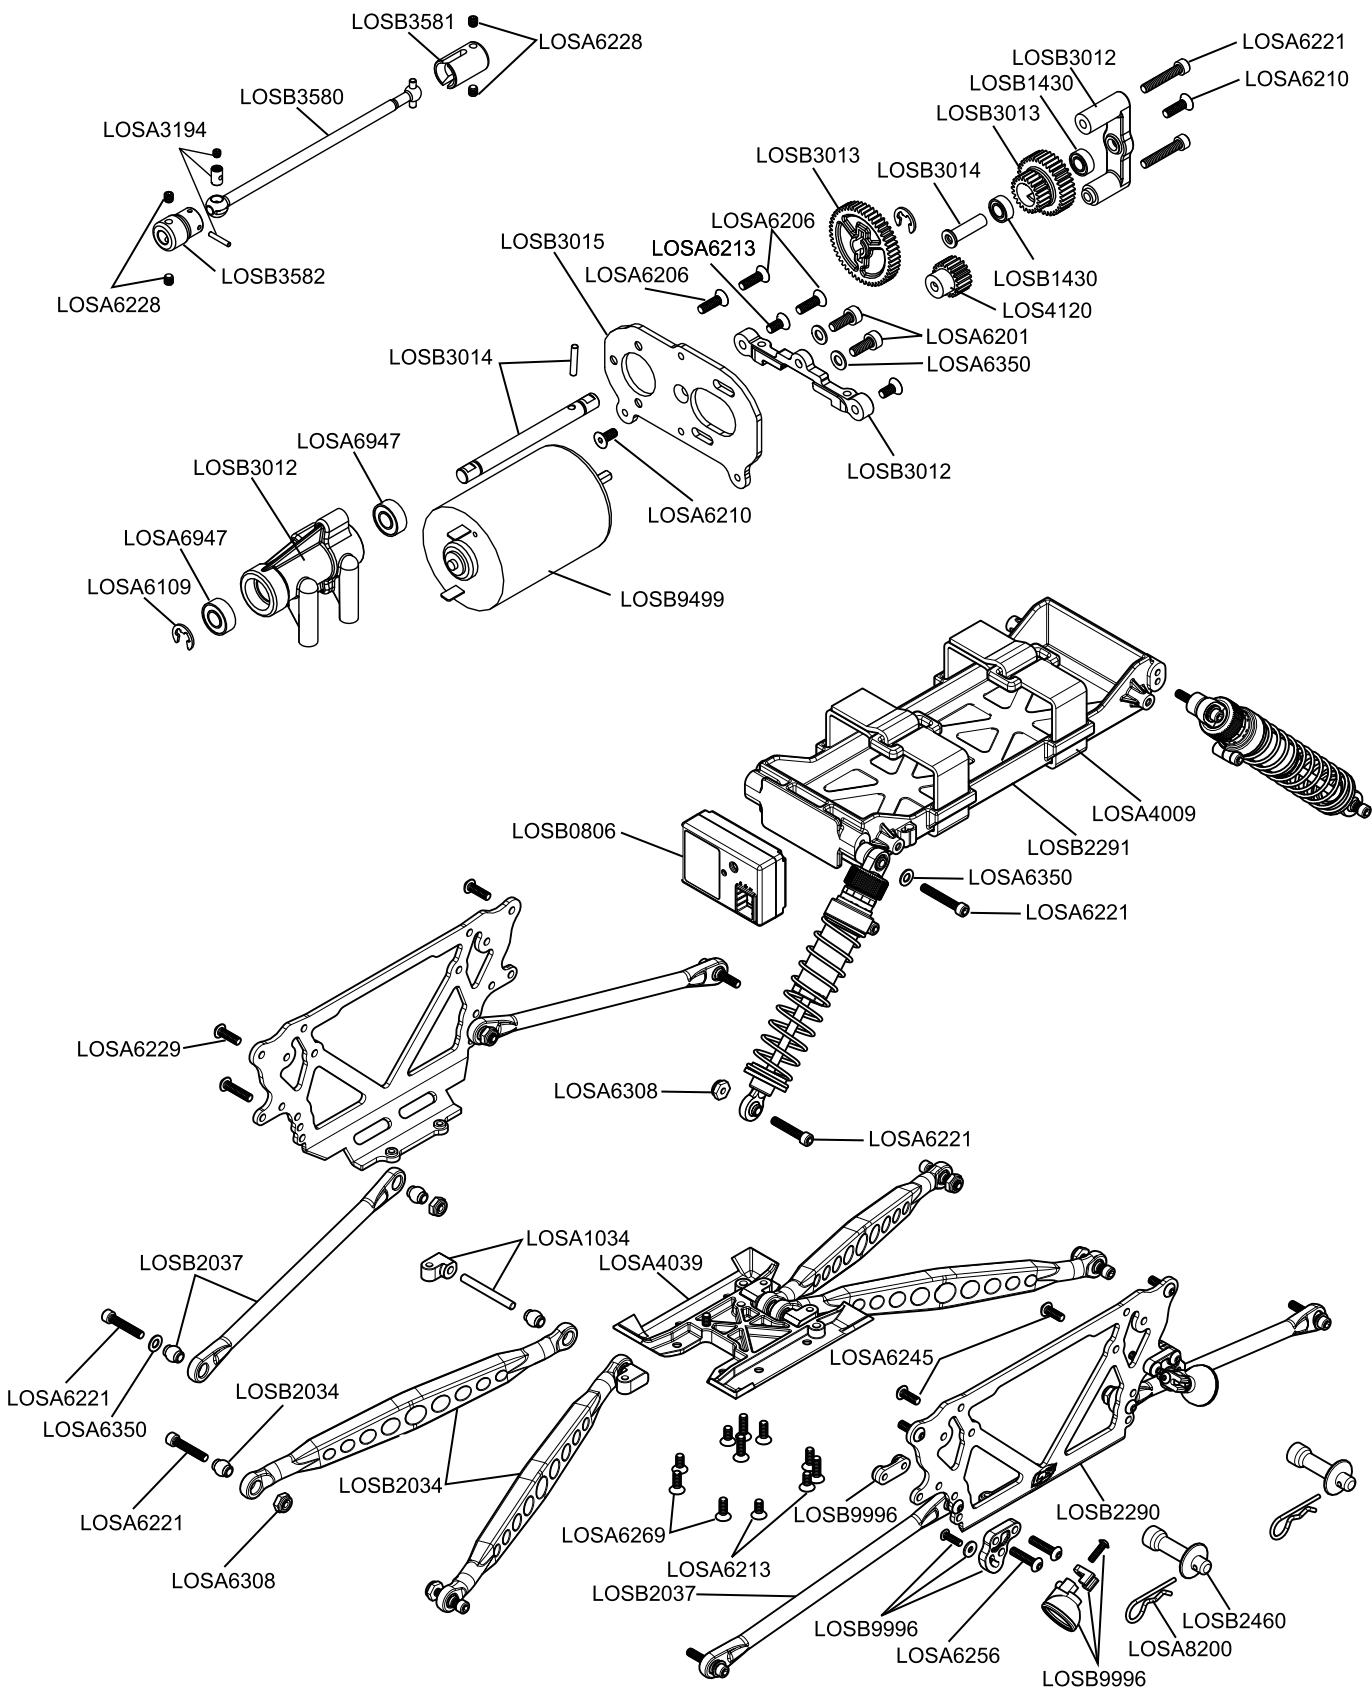

# Replacement Parts List

LOSA4120	48 Pitch Pinion Gear, 20 tooth	\$4.99	LOSB3012	Center Transmission Case & Supports	\$6.99
LOSA1030	Spindle & Carrier Set	\$9.99	LOSB3013	Center Transmission Gear Set	\$5.99
LOSA1033	Upper Suspension Link Mount	\$3.99	LOSB3014	Center Transmission Shaft/Pin Set	\$7.99
LOSA1034	Lower Suspension Link Mounts & Pins	\$5.99	LOSB3015	Motor Plate	\$9.99
LOSA1517	Steering King Pins & Hardware	\$7.99	LOSB3525	Molded 12mm Hex Set	\$9.99
LOSA2030	Rear Outer Hub, Cap & Hardware	\$7.99	LOSB3580	Center CV Drive Shaft	\$12.99
LOSA3174	Worm Gear (Spool)	\$27.99	LOSB3581	Center Drive Shaft Cup Adaptor	\$7.99
LOSA3175	Worm Pinion Drive Gear	\$17.99	LOSB3582	Center Drive Shaft CV Yoke & Coupler	\$11.99
LOSA3184	Rear Axle	\$8.99	LOSB3583	Center CV Drive Shaft Set	\$19.99
LOSA3185	Rear Axle Spacer Set, Alum	\$4.99	LOSB7002	Molded Bead Lock Rings: Blue Chrome	\$9.99
LOSA3194	Front & Center CV Rebuild Kit	\$7.99	LOSB8050	Night Crawler Painted Body: White	\$44.99
LOSA3196	Front CV Drive Shaft Set HD	\$39.99	LOSB8051	Night Crawler Painted Body: Black	\$44.99
LOSA3197	Front CV Axle HD	\$9.99	LOSB8212	Night Crawler Sticker Sheet	\$6.99
LOSA3198	Front CV Drive Shaft HD	\$10.99	LOSB9499	Night Crawler 55T Motor	\$22.99
LOSA3199	CV Pin Retainer Clip & 11mm Pins HD	\$3.99	LOSB9522	MSC12L 4 Model Fwd/Rev ESC, LiPo	\$64.99
LOSA4009	Battery Strap (2)	\$7.99	LOSB9996	LED Light Set	\$21.99
LOSA4012	Axle Case Set	\$9.99			
LOSA4036	ESC Platform	\$4.99			
LOSA4037	Servo Mounts, Plate & Hardware	\$11.99	<b>Option Parts</b>		
LOSA4039	Transmission Skid Plate	\$6.99	LOSA1029	Lower Suspension Pivot Pins, TiNi (2)	\$7.99
LOSA5012	Upper Shock Bushings & Lower Shock pivots(4)	\$9.99	LOSA1031	Lower Track Rod, 7x83mm (2)	\$9.99
LOSA5022	Shock Shaft 1.2"	\$3.99	LOSA1032	Upper Track Rod, 7x70.55mm (2)	\$9.99
LOSA5023	Shock Spring Clamps and Cups	\$4.99	LOSA1035	Aluminum Front Spindle Set	\$39.99
LOSA5015	Double O-Ring Shock Cartridge	\$2.99	LOSA1040	Aluminum Front Carrier Set	\$39.99
LOSA5046	Shock Pistons #56 (4)	3.99	LOSA1041	Aluminum Lower Suspension Link Mounts	\$19.99
LOSA5079	Shock Ends & Cups (4)	\$4.99	LOSA1520	Steering Drag Link Assembly	\$7.99
LOSA5156	2.5" Spring 3.4 Rate, Silver	\$3.99	LOSA1521	Steering Linkage Assembly	\$17.99
LOSA5224	Silicone Shock Oil, 30 Wt, 2 oz	\$3.99	LOSA2032	Aluminum Rear Hub Set	\$39.99
LOSA6045	HD Steering Link Set	\$3.99	LOSA3186	12mm Aluminum Hex (5.7mm wide)(4)	\$19.99
LOSA6100	1/8" E-Clips	\$1.99	LOSA4035	Body Post Set	\$7.99
LOSA6109	5mm E-Clips (12)	\$1.99	LOSA4040	Aluminum Servo Mounts	\$15.99
LOSA6201	3x6mm Socket Head Screw	\$3.99	LOSA1513	Bushing Steering Knuckle, TiNi (2)	\$8.99
LOSA6206	4-40 x 3/8" Socket Head Screws (10)	\$1.99	LOSA1518	Steering King Pins, TiNi (4)	\$14.99
LOSA6210	4-40 x 3/8" Flat Head Socket Screws	\$1.99	LOSA5043	Shock Pistons #60, Natural (4)	\$3.99
LOSA6213	4-40 x 1/4" Flat Head Socket Screws	\$3.99	LOSA5045	Shock Piston #57, Black (4)	\$3.99
LOSA6221	4-40 x 5/8" Cap Screws	\$1.99	LOSA5046	Shock Pistons #56, Red (4)	\$3.99
LOSA6228	Hardened Setscrews, 5-40	\$2.49	LOSA5047	Shock Pistons #55, Orange (4)	\$3.99
LOSA6229	4-40 x 3/8" Button Head Screws	\$2.49	LOSA5048	Shock Pistons #54, Blue (4)	\$3.99
LOSA6245	4-40 x 5/16" Button Head Screws	\$2.49	LOSA5056	Threaded Shock Body Set 1.2"	\$23.99
LOSA6248	4-40 Setscrew Assortment (11)	\$3.99	LOSA5062	Shock Shaft, 1.2" Ti-Nitride	\$8.99
LOSA6256	4-40 x 1/2" Button Head Screws (6)	\$1.99	LOSA5144	2.75" Spring 1.4 Rate, Gold	\$3.99
LOSA6258	2-56 x 5/16" Flat Head Screws	\$4.99	LOSA5146	2.75" Spring 1.6 Rate, Gray	\$3.99
LOSA6269	4-40 x 5/16" Flat Head Screws	\$3.99	LOSA5147	2.75" Spring 1.8 Rate, White	\$3.99
LOSA6294	2-56 x 5/16" Cap Head Screws	\$3.99	LOSA5150	2.5" Spring 2.3 Rate, Pink	\$3.99
LOSA6306	4-40 Aluminum Mini-Nuts (10)	\$4.99	LOSA5152	2.5" Spring 2.6 Rate, Red	\$3.99
LOSA6308	4-40 Steel Locking 1/2 Nuts (10)	\$1.99	LOSA5154	2.5" Spring 2.9 Rate, Orange	\$3.99
LOSA6350	#4 and 1/8" Hardened Washers	\$2.99	LOSA5158	2.5" Spring 3.7 Rate, Green	\$3.99
LOSA6358	Shim Set for Comp Crawler	\$3.99	LOSA5160	2.5" Spring 4.1 Rate, Blue	\$3.99
LOSA6937	5x10mm Shielded Ball Bearing (2)	\$5.99	LOSA8033	Grappler Pro Body, Clear w/Stickers & Mask	\$26.99
LOSA6940	6x12mm Sealed Ball Bearing (2)	\$9.99	LOSA99037	Crawler Servo Arm, Alum, 23T:JR, Air, KO	\$9.99
LOSA6947	5x11x4 Rubber Sealed Ball Bearing (4)	\$13.99	LOSA99038	Crawler Servo Arm, Alum, 24T: Hitec	\$9.99
LOSA6956	12x8x4mm Bearing (2)	\$7.99	LOSA99039	Crawler Servo Arm, Alum, 25T: Fut	\$9.99
LOSA7020	2.2 Beadlock Wheels, Chrome w/Rings(2)	\$25.99	LOSA7681B	Fr/R Comp Claws 2.2 Tires w/Mem Foam, Blue...	\$22.99
LOSA8200	Body Clips	\$1.49	LOSA7683W	Fr/R Rock Carvers 2.2 Tires w/Mem Foam Wht...	\$22.99
LOSB0806	MRX-3000 DSM Receiver	\$109.99	LOSA7697	Memory Foam Insert(2) Rock Crawler Tires	\$8.99
LOSB1430	4x8x3mm Ball Bearing (4)	\$7.99	LOSB0822	MSX12 Digital Mini Servo	\$29.99
LOSB2034	Lower Track Rods	\$11.99	LOSB9585	1/10 Xcelorin Rock Crawling Brushless System	\$299.99
LOSB2036	Steering Track Rod & Bushings	\$8.99	LOSA99006	Losi RC Pit Roller Bag	\$129.99
LOSB2037	Upper Track Rods	\$9.99	LOSA99004	Team Losi Cargo Bag	\$62.99
LOSB2290	Chassis Plate Set, Blue	\$29.99	LOSA99010	Losi RC Duffle Bag	\$54.99
LOSB2291	Battery Tray	\$11.99	LOSA99012	Losi RC Backpack	\$44.99
LOSB2370	Servo Arm & Metal Insert	\$5.99	LOSA99013	Losi Pit Mat, Large	\$21.99
LOSB2460	Body Post Set	\$6.99	LOSP071	Losi Heavy-Duty Camp Chair	\$59.99
LOSB2827	3pc Alum Shock Body (2)	\$17.99	LOSA99104	Losi Race Wrench Set (US 4pc.)	\$49.99
LOSB2828	Shock Cap O-Ring	\$2.99	LOSA99150	Losi Nut Driver Set (US 4pc.)	\$54.99
			LOSA99162	Losi Nut Driver 7mm	\$14.99