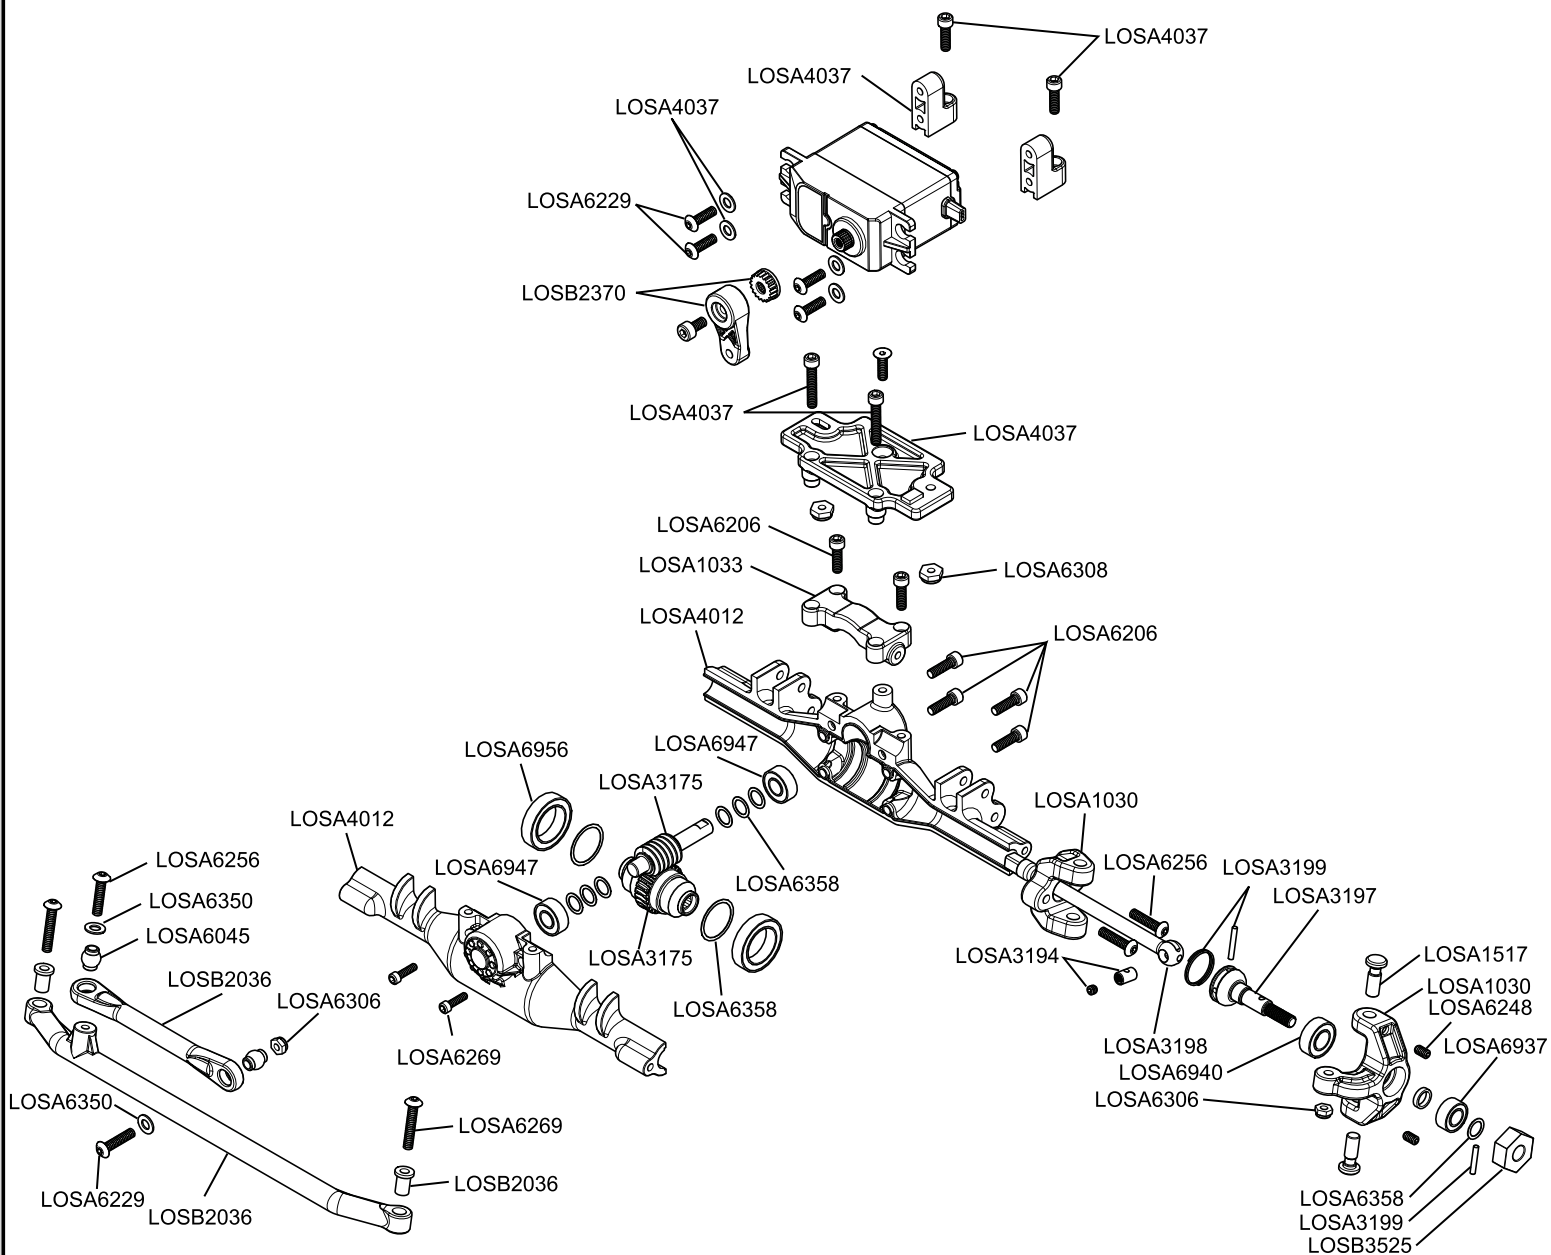

# Replacement Parts List

LOSA4120	48 Pitch Pinion Gear, 20 tooth	\$4.99	LOSB3012	Center Transmission Case & Supports	\$6.99
LOSA1030	Spindle & Carrier Set	\$9.99	LOSB3013	Center Transmission Gear Set	\$5.99
LOSA1033	Upper Suspension Link Mount	\$3.99	LOSB3014	Center Transmission Shaft/Pin Set	\$7.99
LOSA1034	Lower Suspension Link Mounts & Pins	\$5.99	LOSB3015	Motor Plate	\$9.99
LOSA1517	Steering King Pins & Hardware	\$7.99	LOSB3525	Molded 12mm Hex Set	\$9.99
LOSA2030	Rear Outer Hub, Cap & Hardware	\$7.99	LOSB3580	Center CV Drive Shaft	\$12.99
LOSA3174	Worm Gear (Spool)	\$27.99	LOSB3581	Center Drive Shaft Cup Adaptor	\$7.99
LOSA3175	Worm Pinion Drive Gear	\$17.99	LOSB3582	Center Drive Shaft CV Yoke & Coupler	\$11.99
LOSA3184	Rear Axle	\$8.99	LOSB3583	Center CV Drive Shaft Set	\$19.99
LOSA3185	Rear Axle Spacer Set, Alum	\$4.99	LOSB7002	Molded Bead Lock Rings: Blue Chrome	\$9.99
LOSA3194	Front & Center CV Rebuild Kit	\$7.99	LOSB8050	Night Crawler Painted Body: White	\$44.99
LOSA3196	Front CV Drive Shaft Set HD	\$39.99	LOSB8051	Night Crawler Painted Body: Black	\$44.99
LOSA3197	Front CV Axle HD	\$9.99	LOSB8212	Night Crawler Sticker Sheet	\$6.99
LOSA3198	Front CV Drive Shaft HD	\$10.99	LOSB9499	Night Crawler 55T Motor	\$22.99
LOSA3199	CV Pin Retainer Clip & 11mm Pins HD	\$3.99	LOSB9522	MSC12L 4 Model Fwd/Rev ESC, LiPo	\$64.99
LOSA4009	Battery Strap (2)	\$7.99	LOSB9996	LED Light Set	\$21.99
LOSA4012	Axle Case Set	\$9.99			
LOSA4036	ESC Platform	\$4.99			
LOSA4037	Servo Mounts, Plate & Hardware	\$11.99	<b>Option Parts</b>		
LOSA4039	Transmission Skid Plate	\$6.99	LOSA1029	Lower Suspension Pivot Pins, TiNi (2)	\$7.99
LOSA5012	Upper Shock Bushings & Lower Shock pivots(4)	\$9.99	LOSA1031	Lower Track Rod, 7x83mm (2)	\$9.99
LOSA5022	Shock Shaft 1.2"	\$3.99	LOSA1032	Upper Track Rod, 7x70.55mm (2)	\$9.99
LOSA5023	Shock Spring Clamps and Cups	\$4.99	LOSA1035	Aluminum Front Spindle Set	\$39.99
LOSA5015	Double O-Ring Shock Cartridge	\$2.99	LOSA1040	Aluminum Front Carrier Set	\$39.99
LOSA5046	Shock Pistons #56 (4)	3.99	LOSA1041	Aluminum Lower Suspension Link Mounts	\$19.99
LOSA5079	Shock Ends & Cups (4)	\$4.99	LOSA1520	Steering Drag Link Assembly	\$7.99
LOSA5156	2.5" Spring 3.4 Rate, Silver	\$3.99	LOSA1521	Steering Linkage Assembly	\$17.99
LOSA5224	Silicone Shock Oil, 30 Wt, 2 oz	\$3.99	LOSA2032	Aluminum Rear Hub Set	\$39.99
LOSA6045	HD Steering Link Set	\$3.99	LOSA3186	12mm Aluminum Hex (5.7mm wide)(4)	\$19.99
LOSA6100	1/8" E-Clips	\$1.99	LOSA4035	Body Post Set	\$7.99
LOSA6109	5mm E-Clips (12)	\$1.99	LOSA4040	Aluminum Servo Mounts	\$15.99
LOSA6201	3x6mm Socket Head Screw	\$3.99	LOSA1513	Bushing Steering Knuckle, TiNi (2)	\$8.99
LOSA6206	4-40 x 3/8" Socket Head Screws (10)	\$1.99	LOSA1518	Steering King Pins, TiNi (4)	\$14.99
LOSA6210	4-40 x 3/8" Flat Head Socket Screws	\$1.99	LOSA5043	Shock Pistons #60, Natural (4)	\$3.99
LOSA6213	4-40 x 1/4" Flat Head Socket Screws	\$3.99	LOSA5045	Shock Piston #57, Black (4)	\$3.99
LOSA6221	4-40 x 5/8" Cap Screws	\$1.99	LOSA5046	Shock Pistons #56, Red (4)	\$3.99
LOSA6228	Hardened Setscrews, 5-40	\$2.49	LOSA5047	Shock Pistons #55, Orange (4)	\$3.99
LOSA6229	4-40 x 3/8" Button Head Screws	\$2.49	LOSA5048	Shock Pistons #54, Blue (4)	\$3.99
LOSA6245	4-40 x 5/16" Button Head Screws	\$2.49	LOSA5056	Threaded Shock Body Set 1.2"	\$23.99
LOSA6248	4-40 Setscrew Assortment (11)	\$3.99	LOSA5062	Shock Shaft, 1.2" Ti-Nitride	\$8.99
LOSA6256	4-40 x 1/2" Button Head Screws (6)	\$1.99	LOSA5144	2.75" Spring 1.4 Rate, Gold	\$3.99
LOSA6258	2-56 x 5/16" Flat Head Screws	\$4.99	LOSA5146	2.75" Spring 1.6 Rate, Gray	\$3.99
LOSA6269	4-40 x 5/16" Flat Head Screws	\$3.99	LOSA5147	2.75" Spring 1.8 Rate, White	\$3.99
LOSA6294	2-56 x 5/16" Cap Head Screws	\$3.99	LOSA5150	2.5" Spring 2.3 Rate, Pink	\$3.99
LOSA6306	4-40 Aluminum Mini-Nuts (10)	\$4.99	LOSA5152	2.5" Spring 2.6 Rate, Red	\$3.99
LOSA6308	4-40 Steel Locking 1/2 Nuts (10)	\$1.99	LOSA5154	2.5" Spring 2.9 Rate, Orange	\$3.99
LOSA6350	#4 and 1/8" Hardened Washers	\$2.99	LOSA5158	2.5" Spring 3.7 Rate, Green	\$3.99
LOSA6358	Shim Set for Comp Crawler	\$3.99	LOSA5160	2.5" Spring 4.1 Rate, Blue	\$3.99
LOSA6937	5x10mm Shielded Ball Bearing (2)	\$5.99	LOSA8033	Grappler Pro Body, Clear w/Stickers & Mask	\$26.99
LOSA6940	6x12mm Sealed Ball Bearing (2)	\$9.99	LOSA99037	Crawler Servo Arm, Alum, 23T:JR, Air, KO	\$9.99
LOSA6947	5x11x4 Rubber Sealed Ball Bearing (4)	\$13.99	LOSA99038	Crawler Servo Arm, Alum, 24T: Hitec	\$9.99
LOSA6956	12x8x4mm Bearing (2)	\$7.99	LOSA99039	Crawler Servo Arm, Alum, 25T: Fut	\$9.99
LOSA7020	2.2 Beadlock Wheels, Chrome w/Rings(2)	\$25.99	LOSA7681B	Fr/R Comp Claws 2.2 Tires w/Mem Foam, Blue...	\$22.99
LOSA8200	Body Clips	\$1.49	LOSA7683W	Fr/R Rock Carvers 2.2 Tires w/Mem Foam Wht...	\$22.99
LOSB0806	MRX-3000 DSM Receiver	\$109.99	LOSA7697	Memory Foam Insert(2) Rock Crawler Tires	\$8.99
LOSB1430	4x8x3mm Ball Bearing (4)	\$7.99	LOSB0822	MSX12 Digital Mini Servo	\$29.99
LOSB2034	Lower Track Rods	\$11.99	LOSB9585	1/10 Xcelorin Rock Crawling Brushless System	\$299.99
LOSB2036	Steering Track Rod & Bushings	\$8.99	LOSA99006	Losi RC Pit Roller Bag	\$129.99
LOSB2037	Upper Track Rods	\$9.99	LOSA99004	Team Losi Cargo Bag	\$62.99
LOSB2290	Chassis Plate Set, Blue	\$29.99	LOSA99010	Losi RC Duffle Bag	\$54.99
LOSB2291	Battery Tray	\$11.99	LOSA99012	Losi RC Backpack	\$44.99
LOSB2370	Servo Arm & Metal Insert	\$5.99	LOSA99013	Losi Pit Mat, Large	\$21.99
LOSB2460	Body Post Set	\$6.99	LOSP071	Losi Heavy-Duty Camp Chair	\$59.99
LOSB2827	3pc Alum Shock Body (2)	\$17.99	LOSA99104	Losi Race Wrench Set (US 4pc.)	\$49.99
LOSB2828	Shock Cap O-Ring	\$2.99	LOSA99150	Losi Nut Driver Set (US 4pc.)	\$54.99
			LOSA99162	Losi Nut Driver 7mm	\$14.99