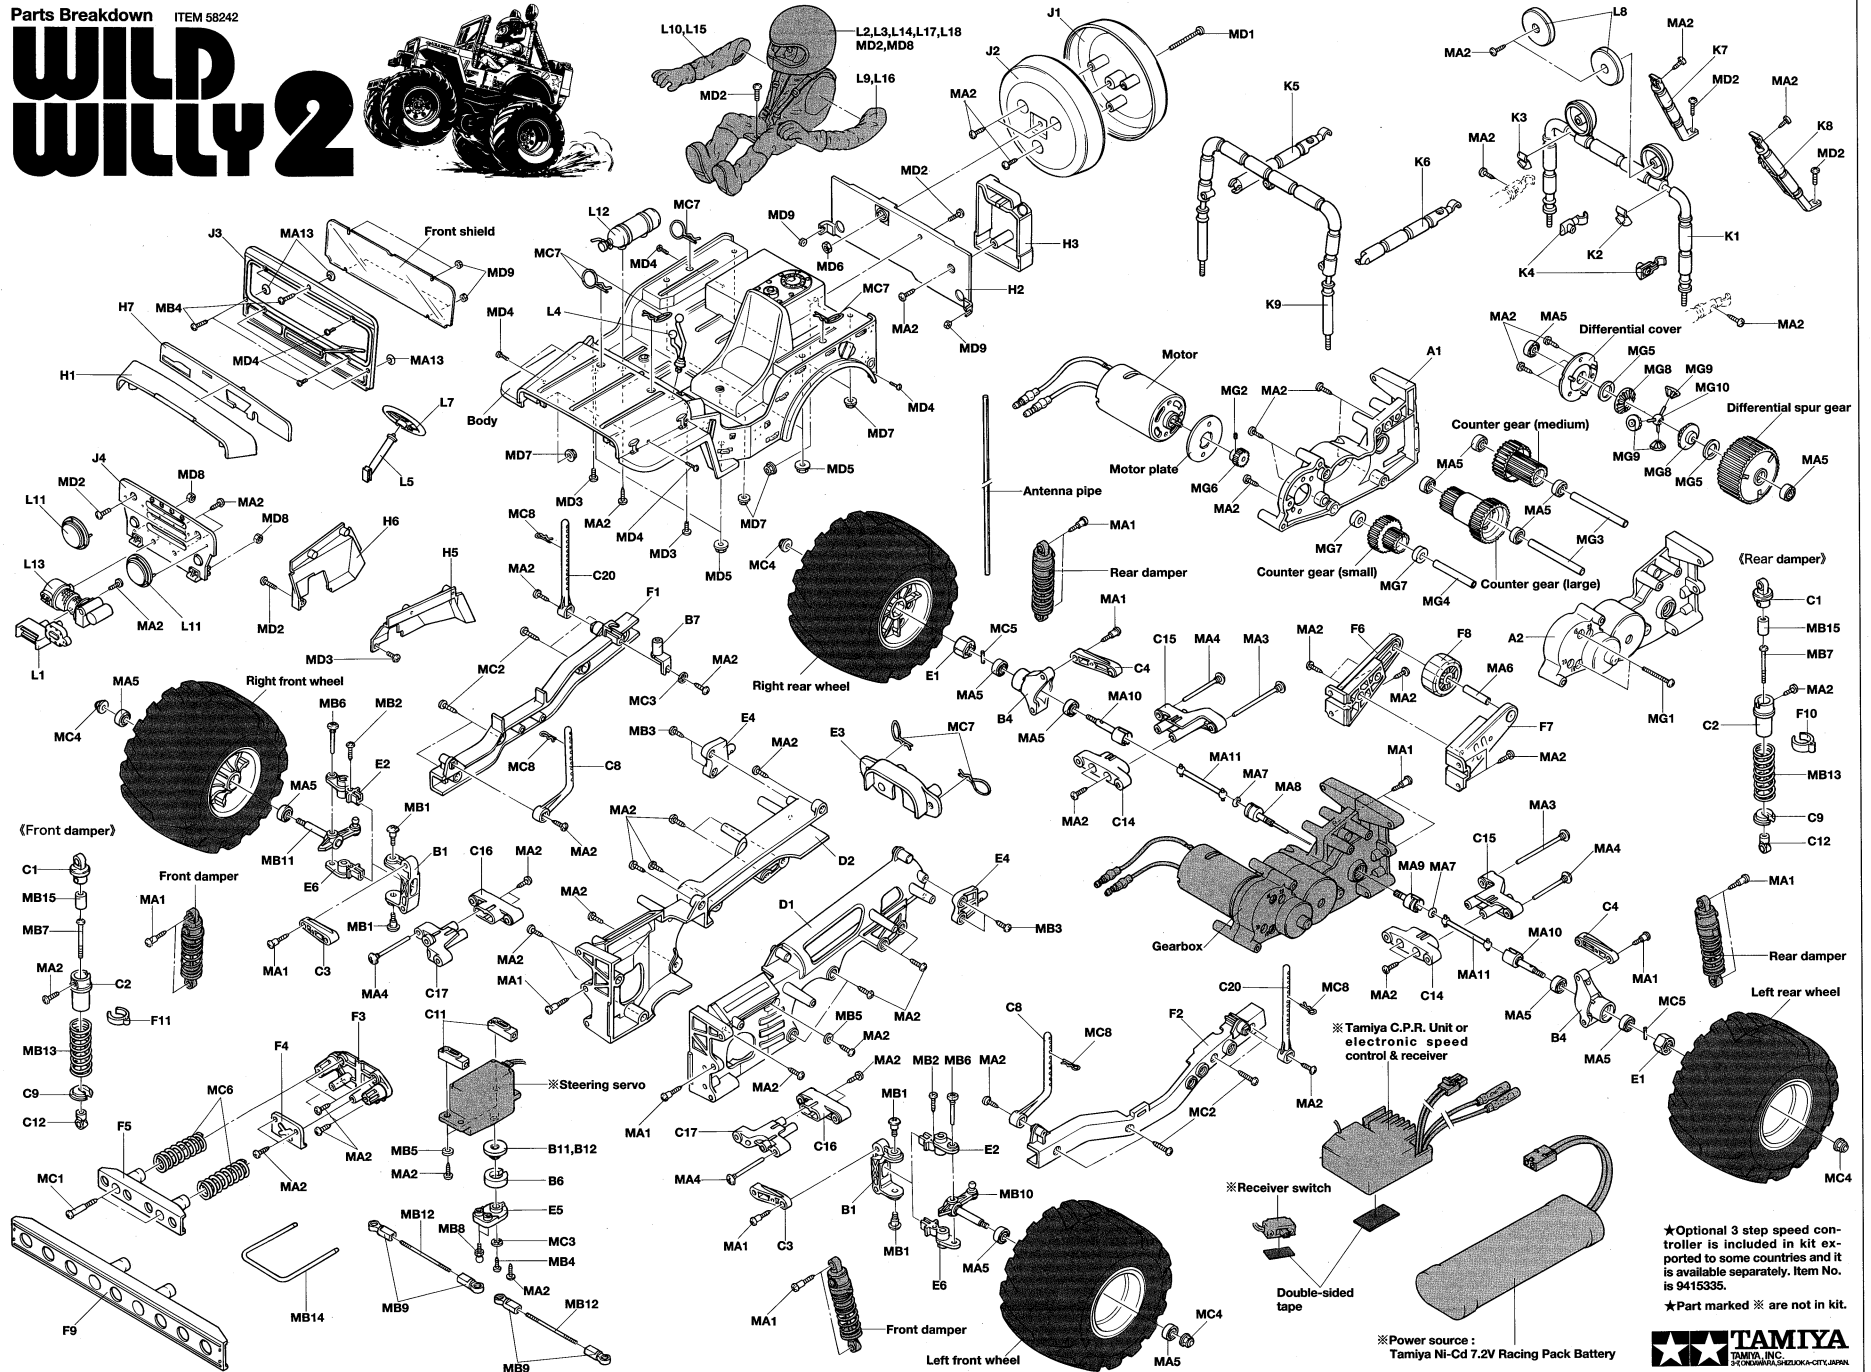

WILD WILLY 2

※Power source :
Tamiya Ni-Cd 7.2V Racing Pack Battery

※Tamiya C.P.R. Unit or electronic speed control & receiver

※Receiver switch

Double-sided tape