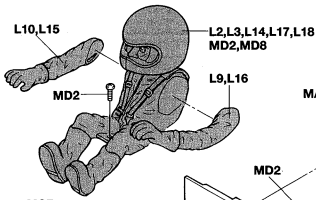

WILD WILLY 2

※Power source :
Tamiya Ni-Cd 7.2V Racing Pack Battery

※Tamiya C.P.R. Unit or electronic speed control & receiver

※Receiver switch

Double-sided tape