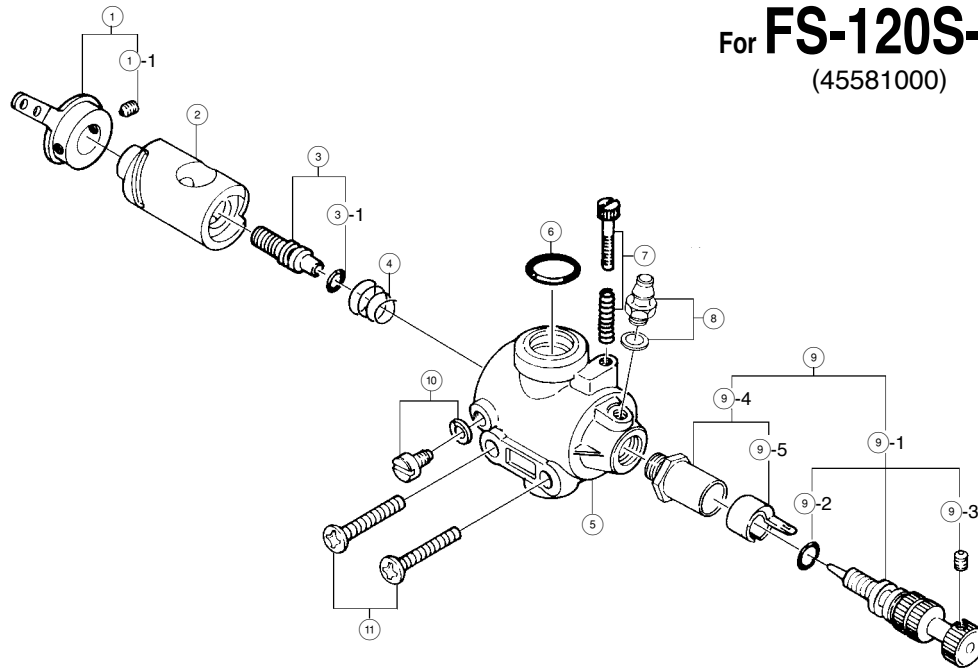

For **FS-120S-E**
(45581000)

For FS-120S-E

No.	Code No.	Description
①	2 4981 405	Throttle Lever Assembly
①-1	2 6381 501	Set-screw
②	4 5581 200	Carburettor Rotor
③	2 6781 309	Mixture Control Valve Assembly
③-1	2 4881 824	"O" Ring (2pcs.)
④	2 6781 506	Rotor Spring
⑤	4 5581 100	Carburettor Body
⑥	4 5515 000	Carburettor Rubber Gasket
⑦	2 2381 300	Throttle Stop Screw
⑧	2 2681 953	Fuel Inlet
⑨	2 7481 900	Needle Valve Assembly
⑨-1	4 5581 970	Needle
⑨-2	2 4981 837	"O" Ring (2pcs.)
⑨-3	2 6381 501	Set-screw
⑨-4	2 7381 940	Needle Valve Holder Assembly
⑨-5	2 6711 305	Ratchet Spring
⑩	4 5581 820	Rotor Guide Screw
⑪	4 5581 700	Carburettor Fixing Screw