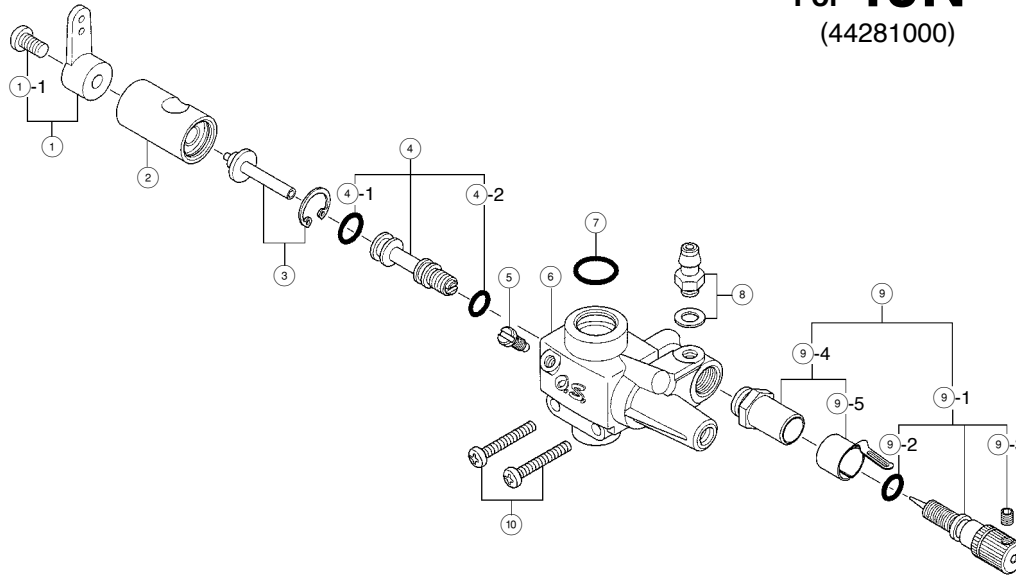

For **40N**  
(44281000)

For FS-52S

No.	Code No.	Description
①	2 2081 408	Throttle Lever Assembly
①-1	2 2081 313	Throttle Lever Fixing Screw
②	4 4281 200	Carburettor Rotor
③	4 4281 960	Nozzle Assembly
④	4 4281 600	Mixture Control Screw Assembly
④-1	4 6066 319	"O" Ring (L) (2pcs.)
④-2	2 4881 824	"O" Ring (S) (2pcs.)
⑤	2 1285 220	Rotor Guide Screw
⑥	4 4281 100	Carburettor Body
⑦	4 5115 000	Carburettor Rubber Gasket
⑧	2 2681 953	Fuel Inlet
⑨	4 4281 900	Needle Valve Assembly
⑨-1	4 4281 970	Needle
⑨-2	2 4981 837	"O" Ring (2pcs.)
⑨-3	2 6381 501	Set Screw
⑨-4	2 7381 940	Needle Valve Holder Assembly
⑨-5	2 6711 305	Ratchet Spring
⑩	2 2025 807	Carburettor Fixing Screw (2pcs.)