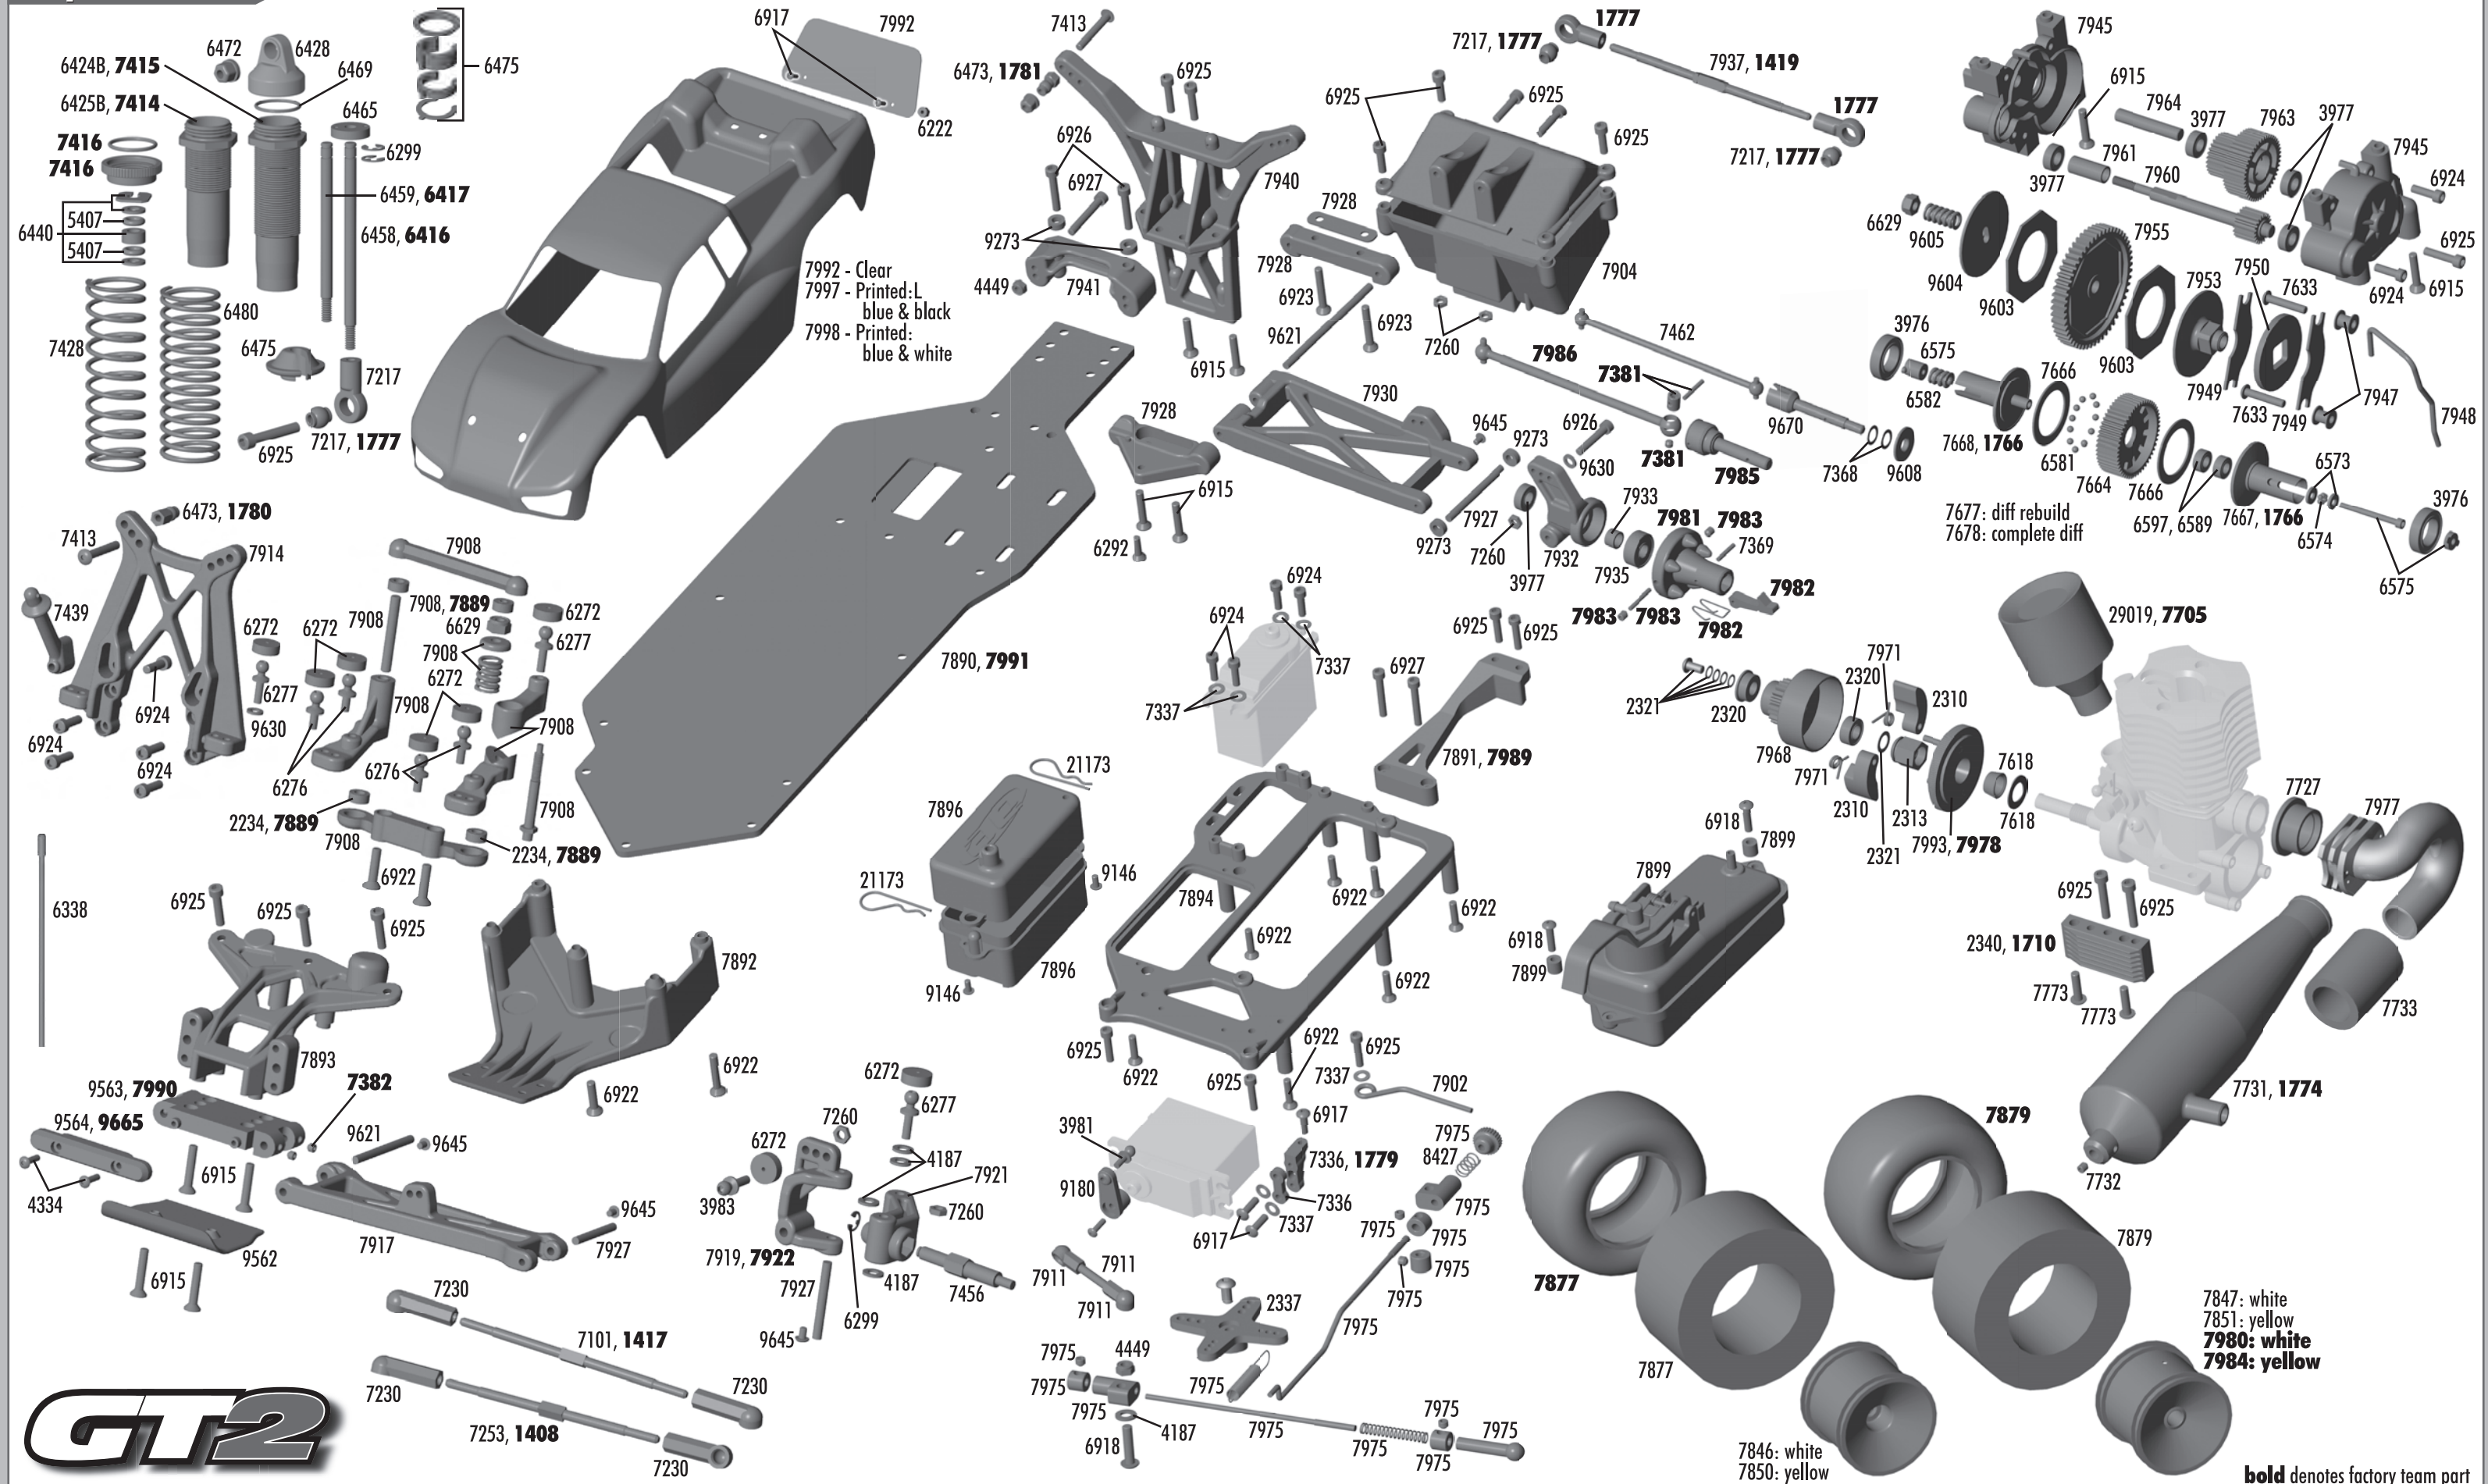

Exploded View

7992 - Clear
 7997 - Printed: L
 blue & black
 7998 - Printed:
 blue & white

7677: diff rebuild
 7678: complete diff

7847: white
 7851: yellow
7980: white
7984: yellow

7846: white
 7850: yellow

bold denotes factory team part