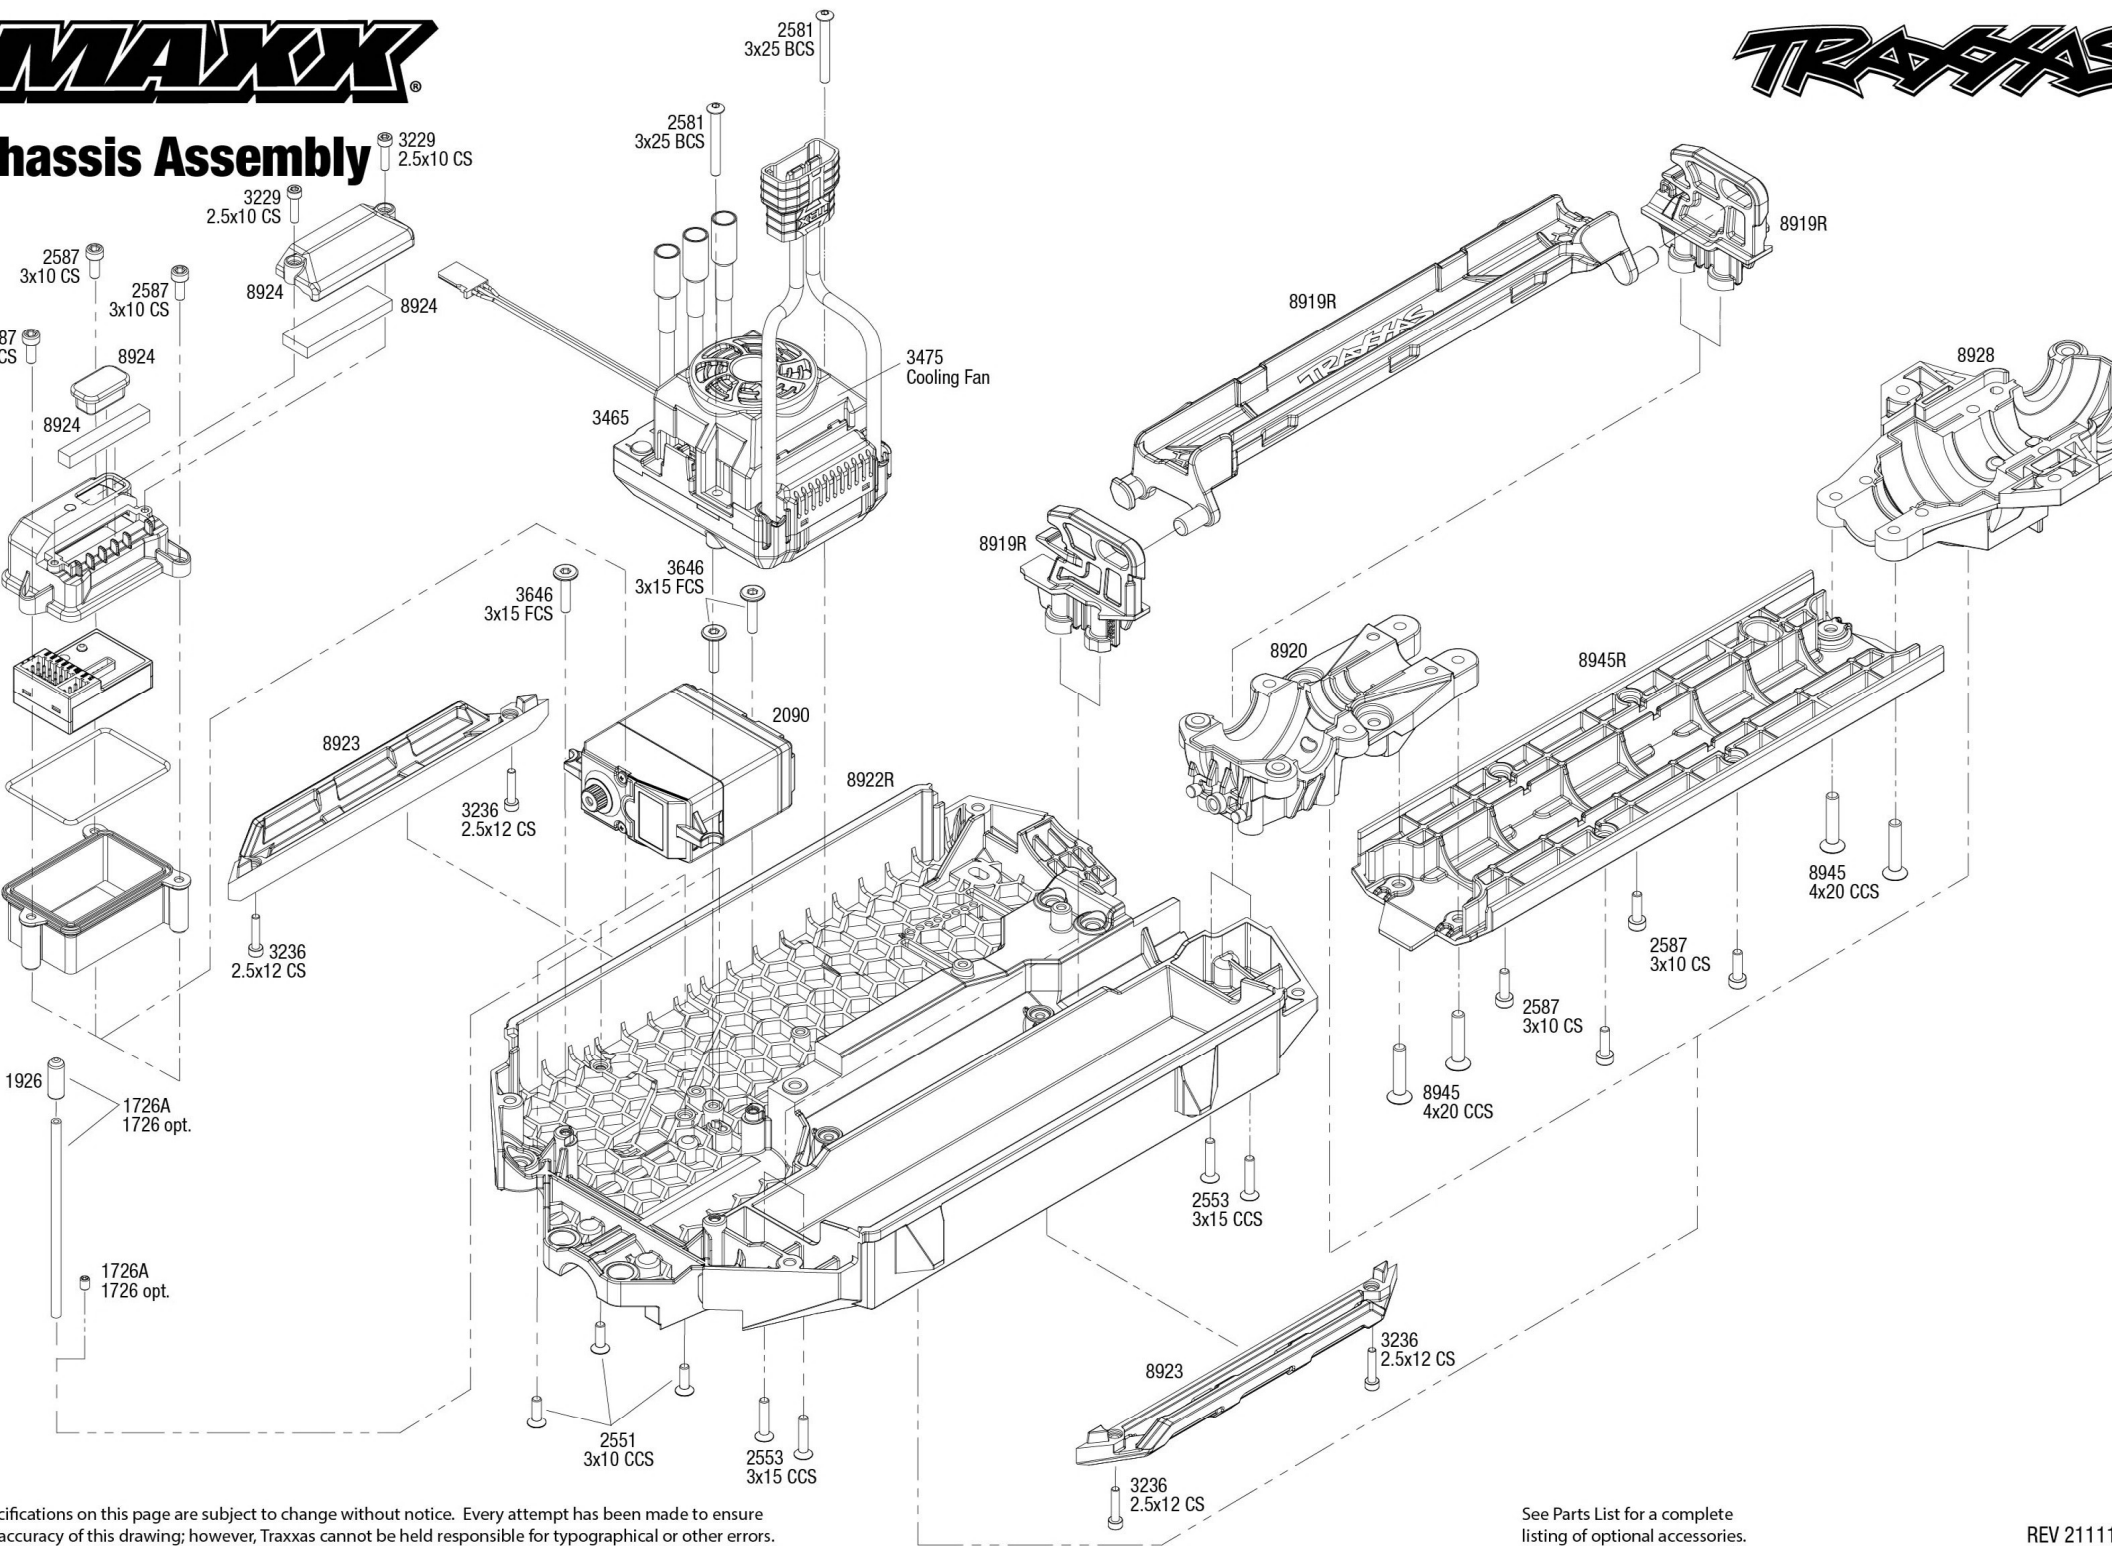

Body Assembly

211111-R01
 Specifications on this page are subject to change without notice. Every attempt has been made to ensure the accuracy of this drawing;
 however, Traxxas cannot be held responsible for typographical or other errors. See Parts List for a complete listing of optional accessories.

See Parts List for a complete listing of optional accessories.

Chassis Assembly

Specifications on this page are subject to change without notice. Every attempt has been made to ensure accuracy of this drawing; however, Traxxas cannot be held responsible for typographical or other errors.

See Parts List for a complete listing of optional accessories.

Front Assembly

211111-R01
Parts List for a complete
g of optional accessories.

Specifications on this page are subject to change without notice. Every attempt has been made to ensure the accuracy of this drawing; however, Traxxas cannot be held responsible for typographical or other errors.

Modular Assembly

Rear Assembly