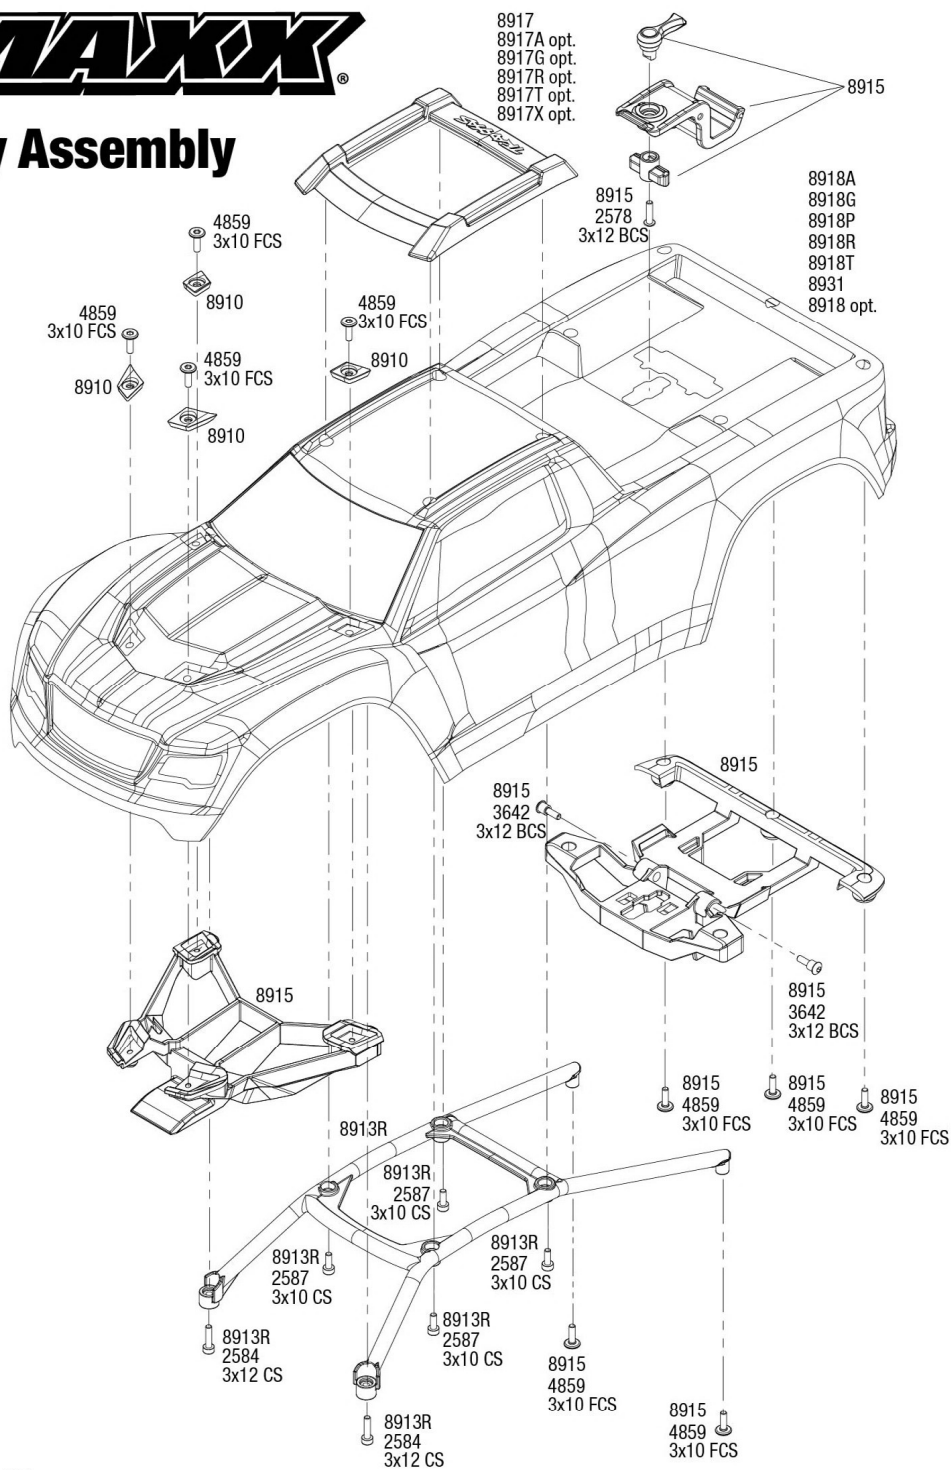

Body Assembly

211111-R01
 Specifications on this page are subject to change without notice. Every attempt has been made to ensure the accuracy of this drawing;
 however, Traxxas cannot be held responsible for typographical or other errors. See Parts List for a complete listing of optional accessories.

See Parts List for a complete listing of optional accessories.

Chassis Assembly

Specifications on this page are subject to change without notice. Every attempt has been made to ensure accuracy of this drawing; however, Traxxas cannot be held responsible for typographical or other errors.

See Parts List for a complete listing of optional accessories.

Front Assembly

211111-R01
Parts List for a complete
g of optional accessories.

Specifications on this page are subject to change without notice. Every attempt has been made to ensure the accuracy of this drawing; however, Traxxas cannot be held responsible for typographical or other errors.