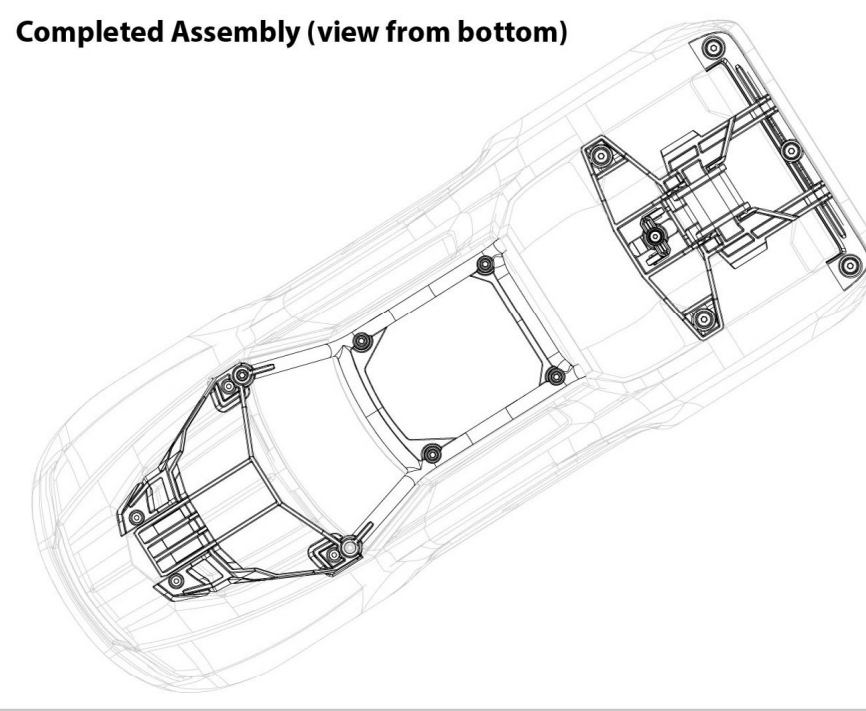

Body Assembly

211111-R01
 Specifications on this page are subject to change without notice. Every attempt has been made to ensure the accuracy of this drawing;
 however, Traxxas cannot be held responsible for typographical or other errors. See Parts List for a complete listing of optional accessories.