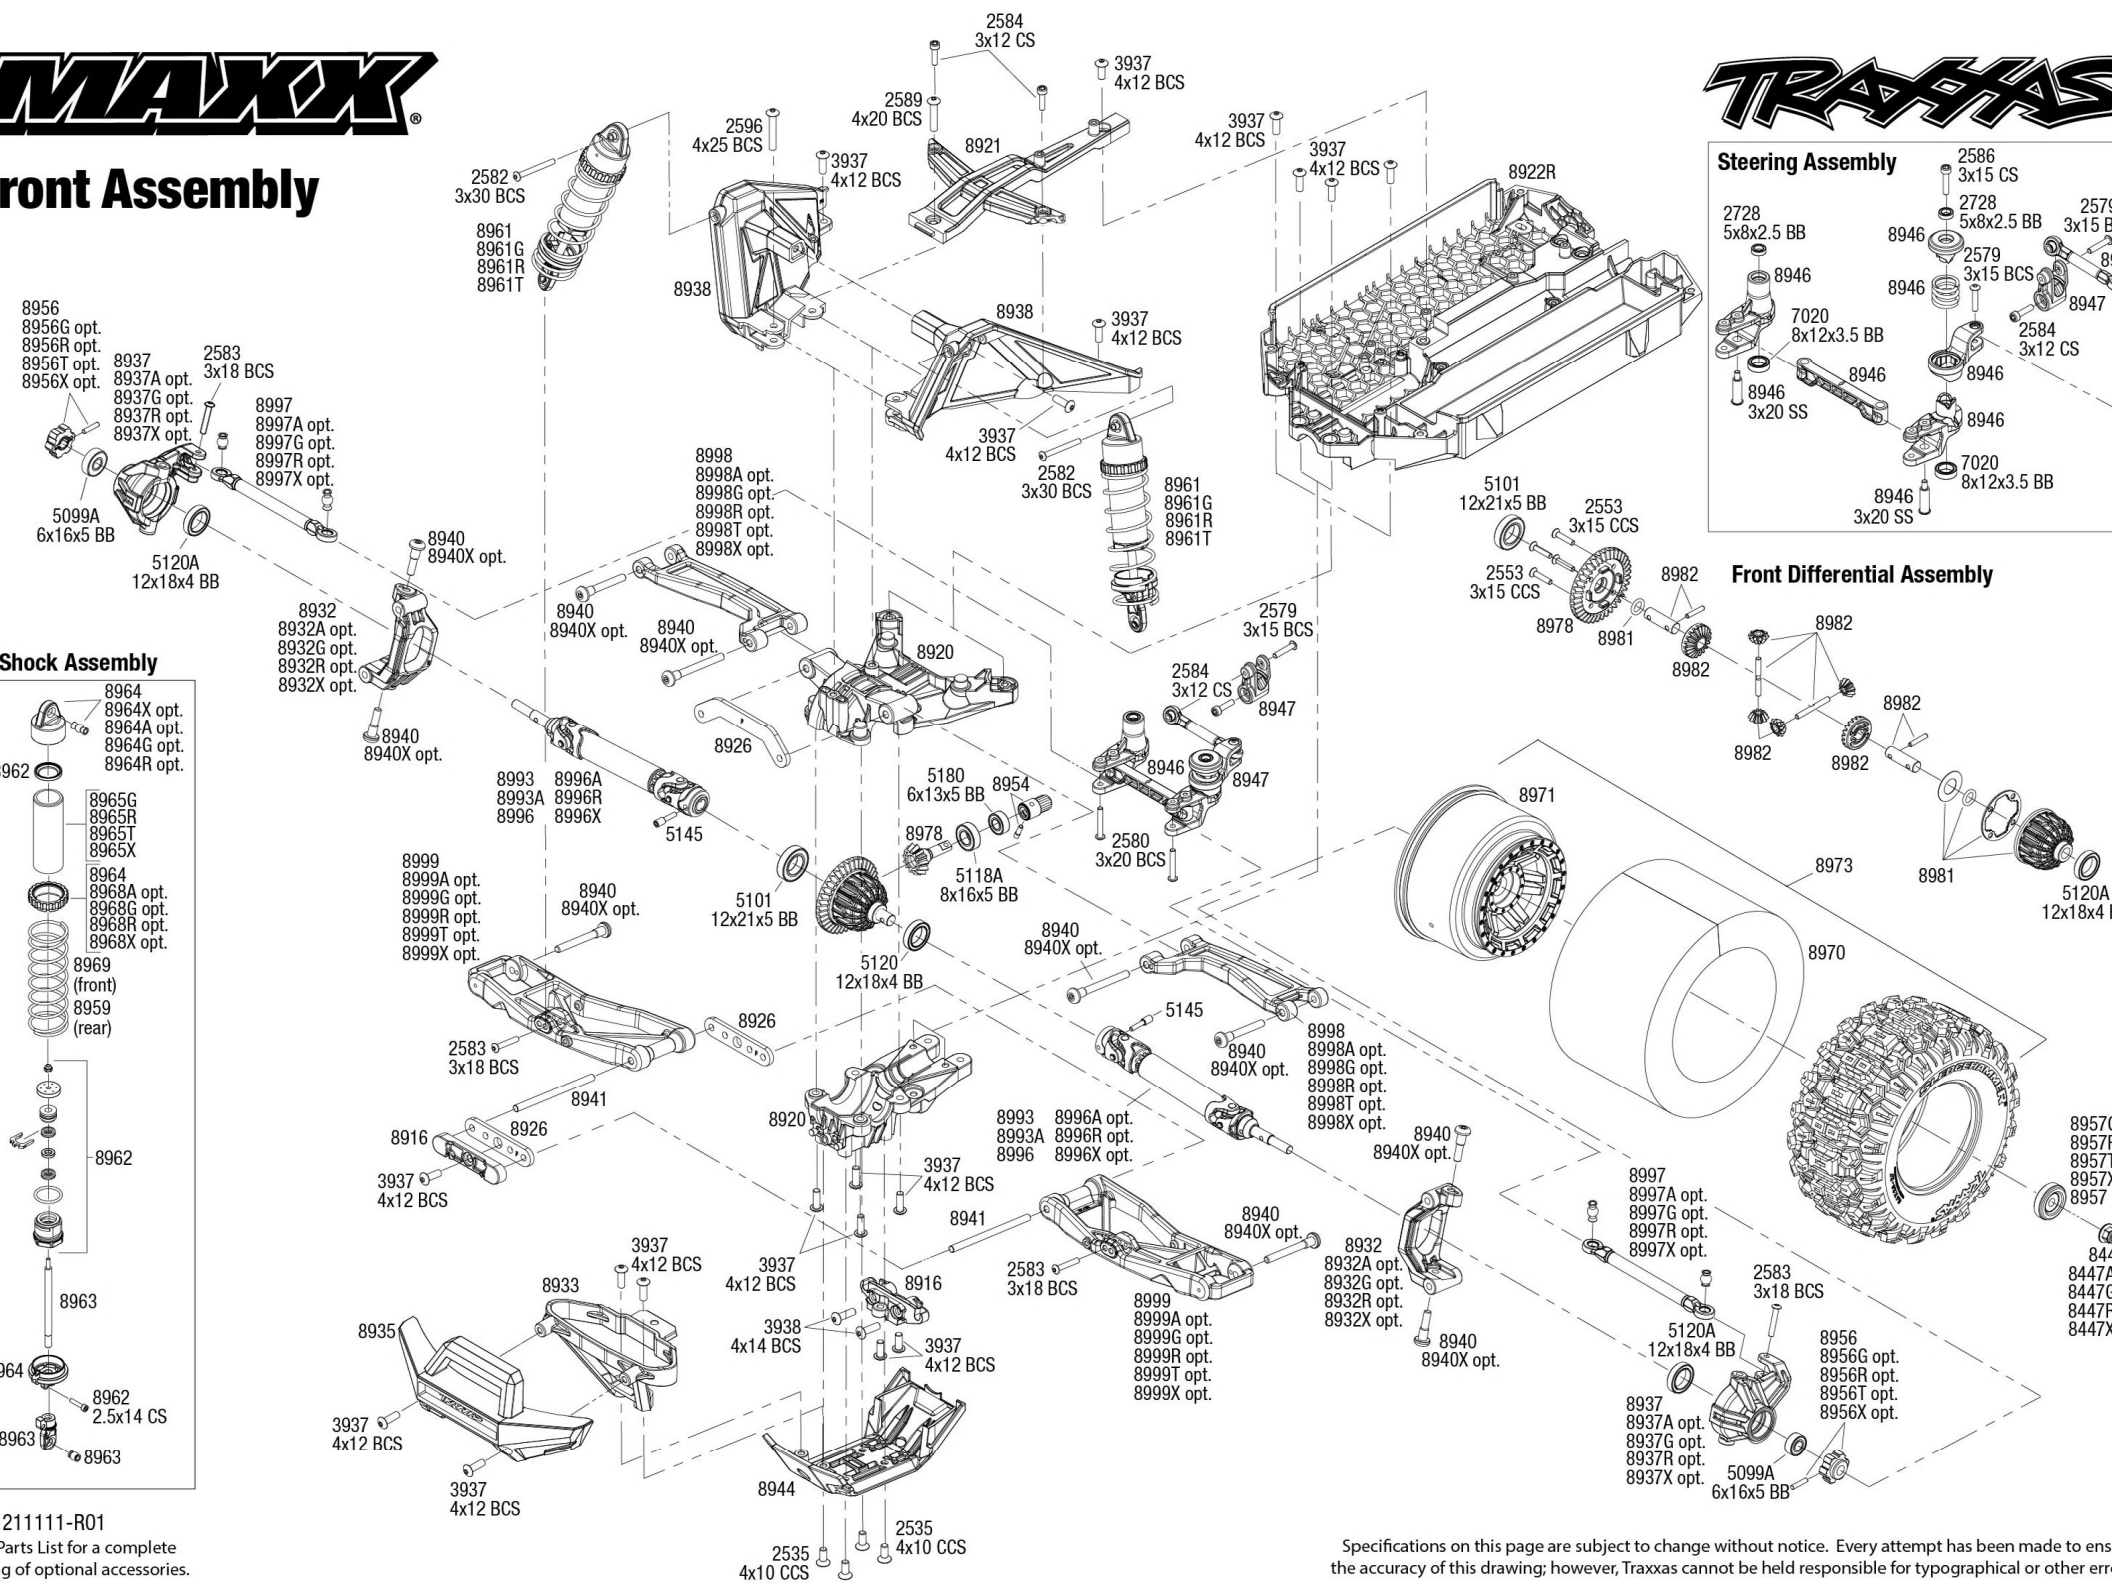

Body Assembly

211111-R01
 Specifications on this page are subject to change without notice. Every attempt has been made to ensure the accuracy of this drawing;
 however, Traxxas cannot be held responsible for typographical or other errors. See Parts List for a complete listing of optional accessories.

See Parts List for a complete listing of optional accessories.

Front Assembly

211111-R01
Parts List for a complete
g of optional accessories.

Specifications on this page are subject to change without notice. Every attempt has been made to ensure the accuracy of this drawing; however, Traxxas cannot be held responsible for typographical or other errors.