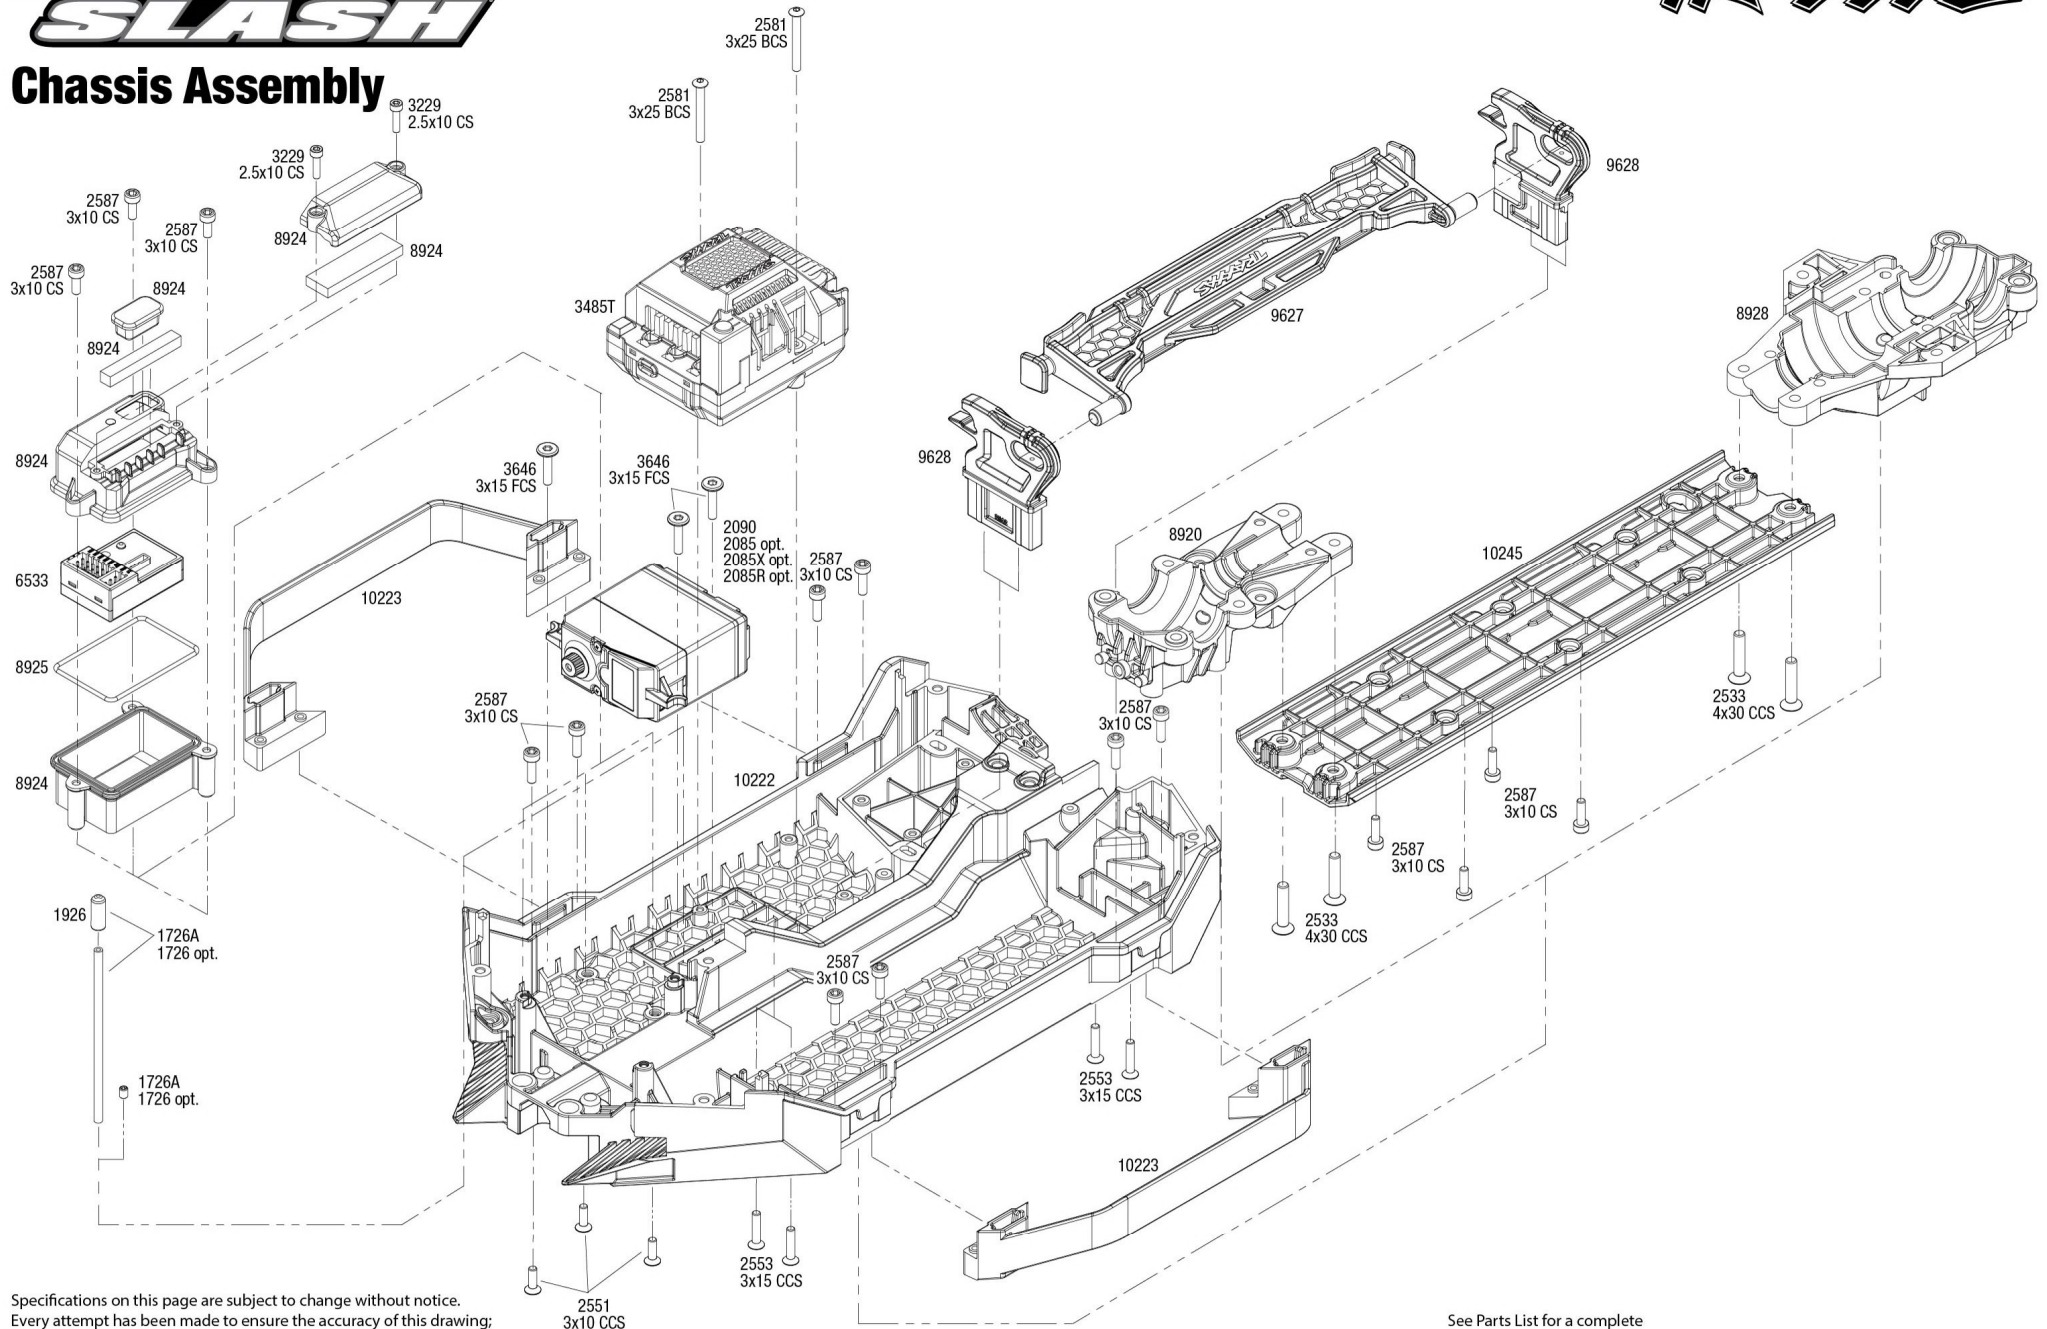

TRAXXAS

MAXX SLASH

Body Assembly

REV 240226-R00

Specifications on this page are subject to change without notice. Every attempt has been made to ensure the accuracy of this drawing; however, Traxxas cannot be held responsible for typographical or other errors. See Parts List for a complete listing of optional accessories.

See Parts List for a complete listing of optional accessories.

Chassis Assembly

Specifications on this page are subject to change without notice. Every attempt has been made to ensure the accuracy of this drawing; however, Traxxas cannot be held responsible for typographical or other errors.

See Parts List for a complete listing of optional accessories.