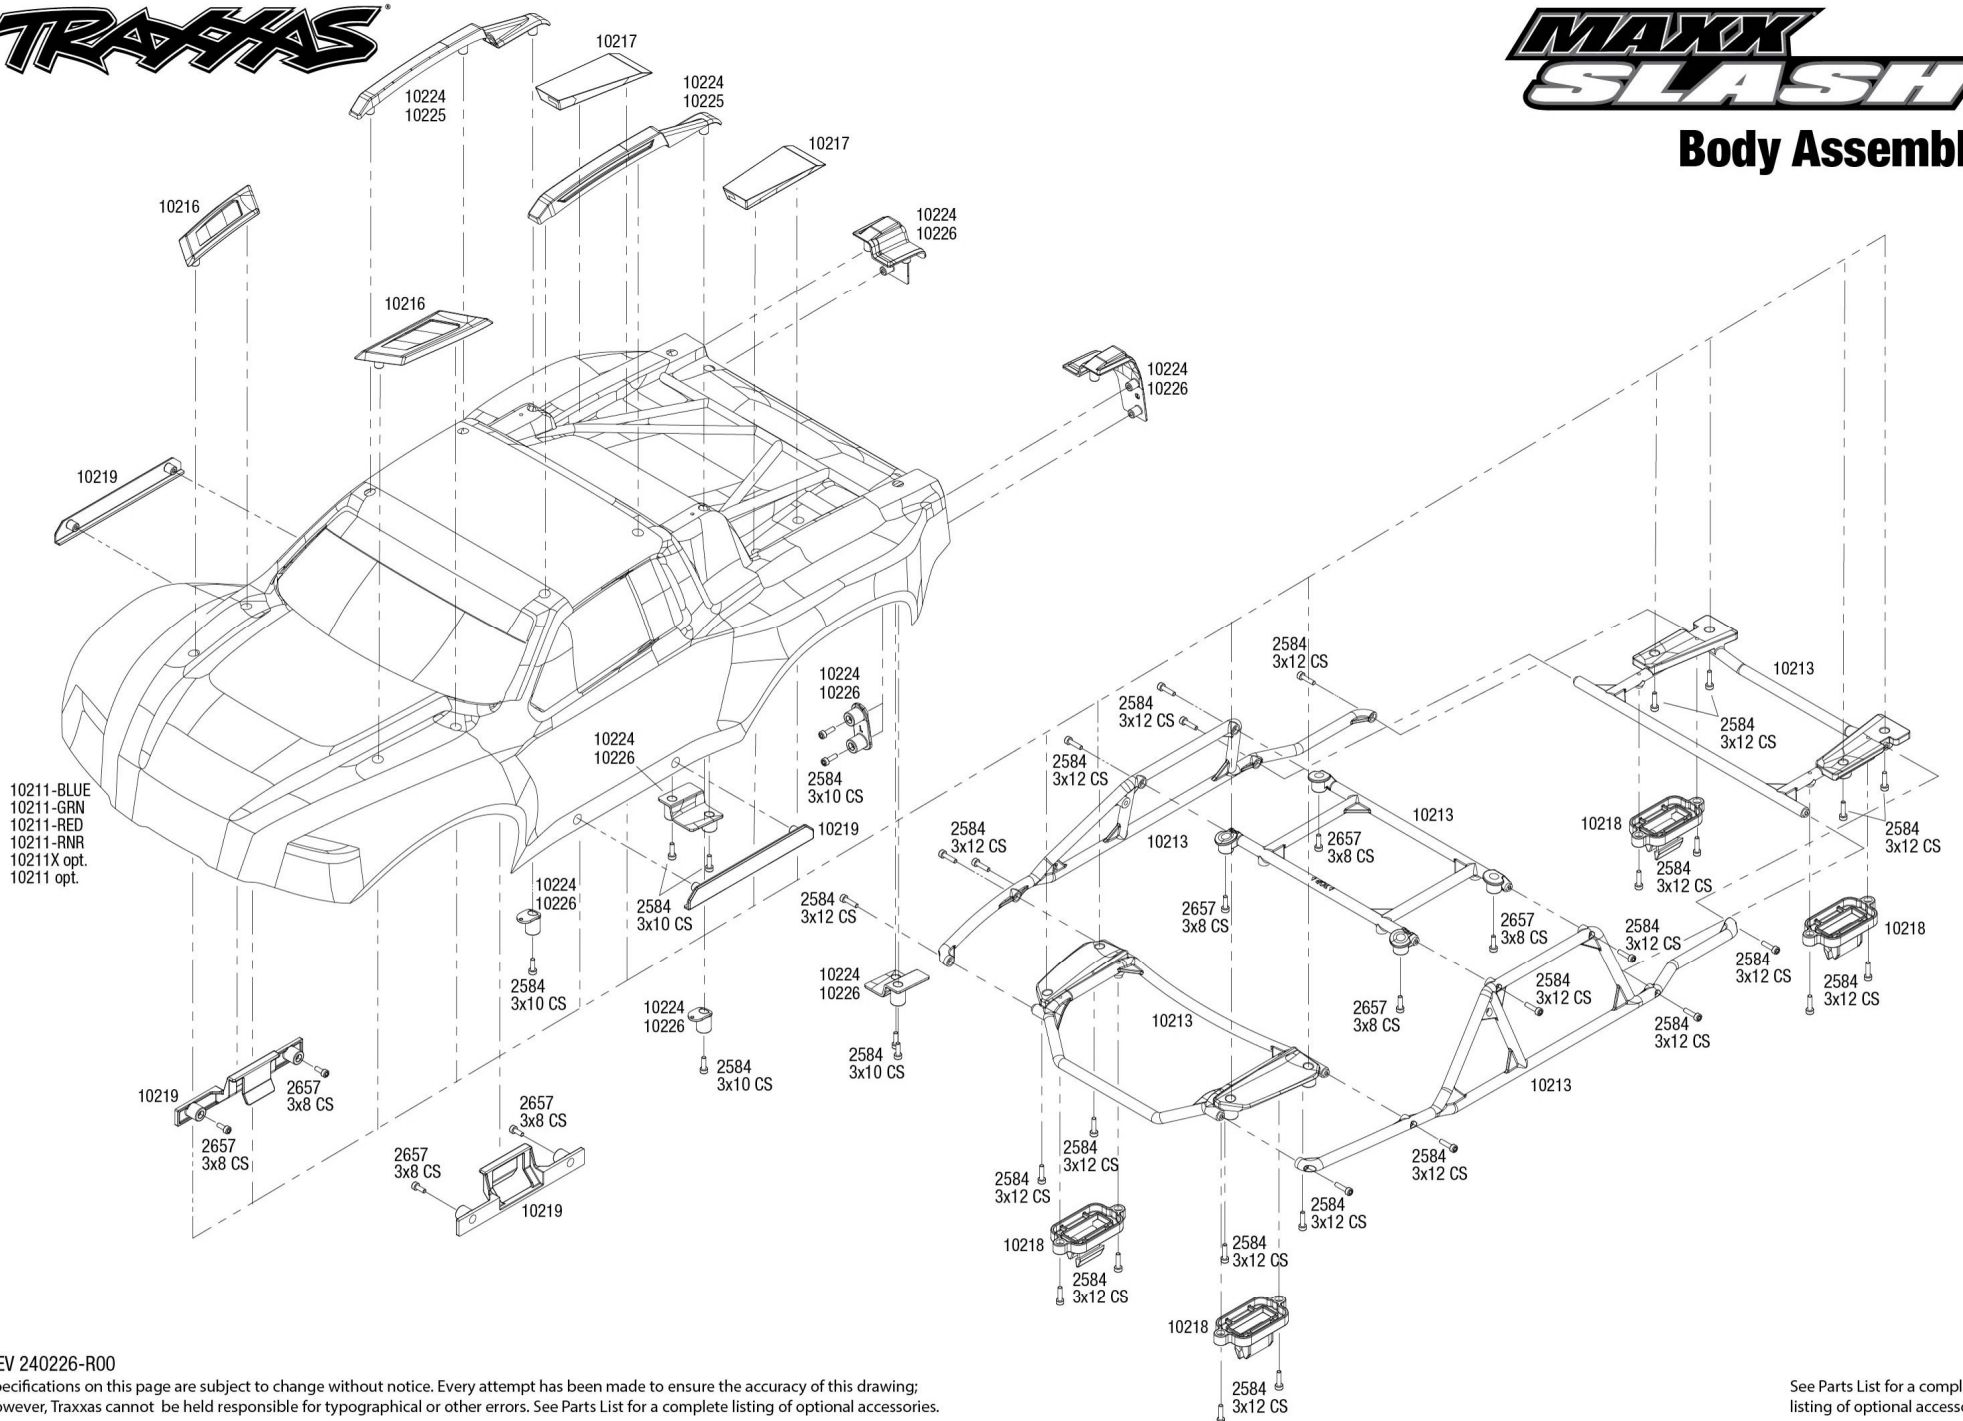

TRAXXAS

MAXX SLASH

Body Assembly

REV 240226-R00

Specifications on this page are subject to change without notice. Every attempt has been made to ensure the accuracy of this drawing; however, Traxxas cannot be held responsible for typographical or other errors. See Parts List for a complete listing of optional accessories.

See Parts List for a complete listing of optional accessories.

Chassis Assembly

Specifications on this page are subject to change without notice. Every attempt has been made to ensure the accuracy of this drawing; however, Traxxas cannot be held responsible for typographical or other errors.

See Parts List for a complete listing of optional accessories.