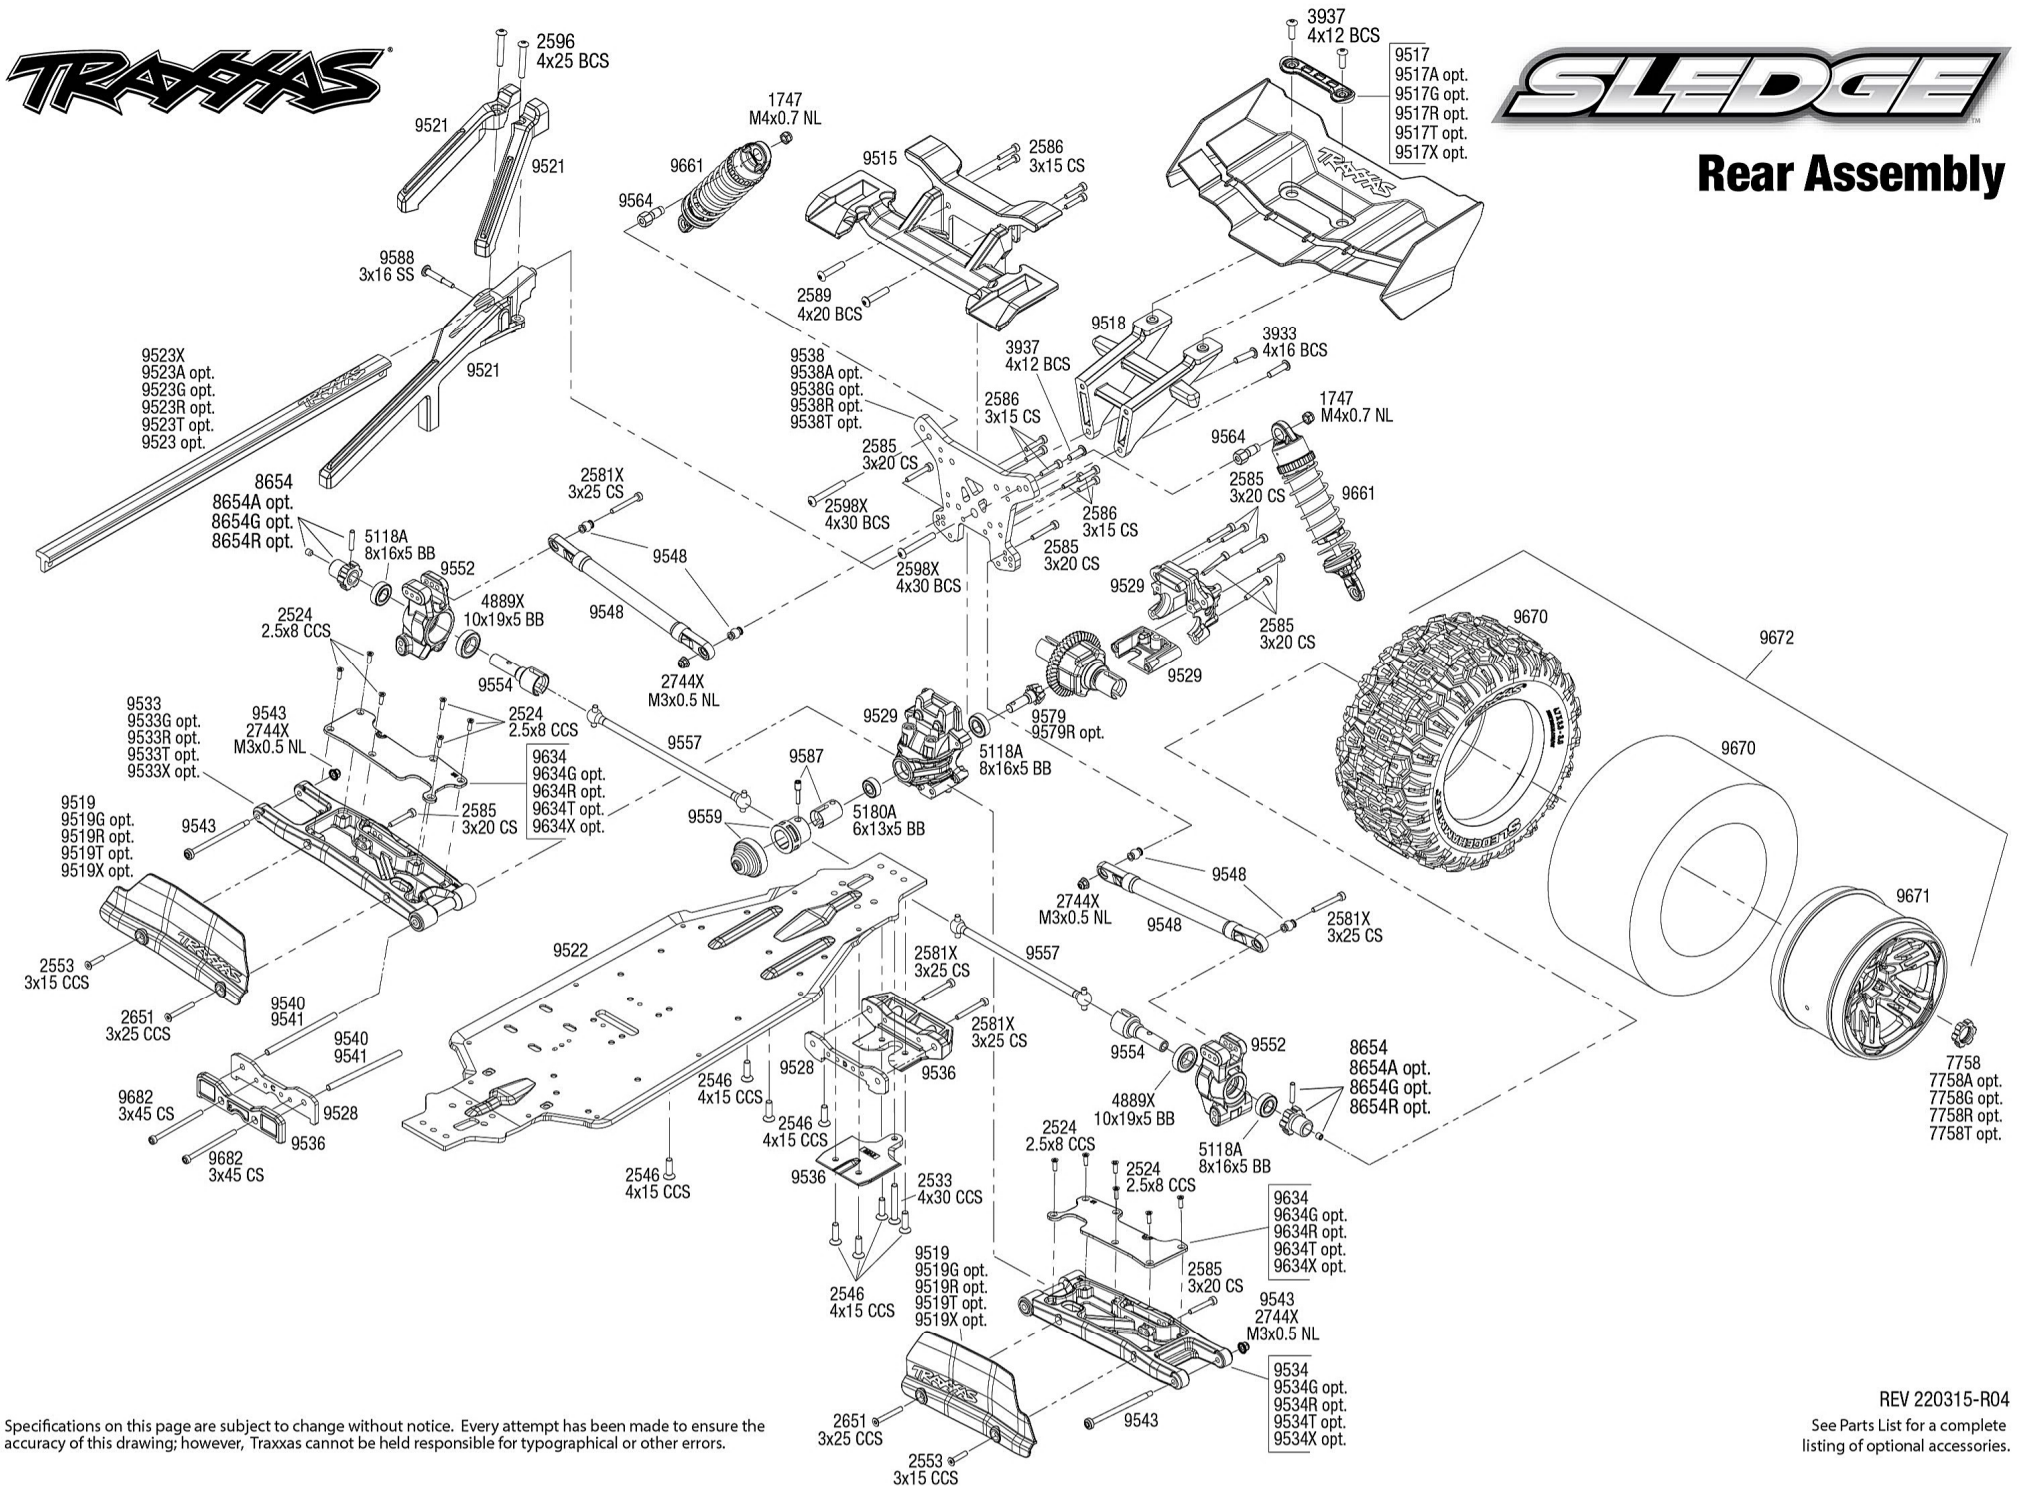

Body Assembly

See Parts List for a complete listing of optional accessories.

Specifications on this page are subject to change without notice. Every attempt has been made to ensure the accuracy of this drawing; however, Traxxas cannot be held responsible for typographical or other errors.

REV 220315-R04

Rear Assembly

Specifications on this page are subject to change without notice. Every attempt has been made to ensure the accuracy of this drawing; however, Traxxas cannot be held responsible for typographical or other errors.

REV 220315-R04
See Parts List for a complete listing of optional accessories.