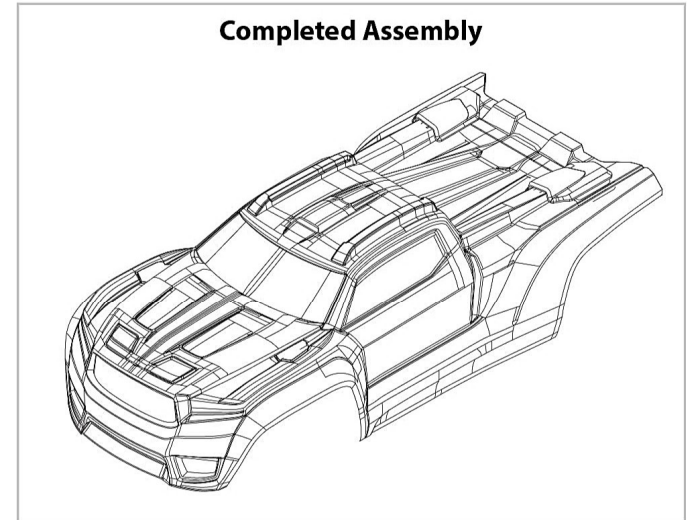

Body Assembly

See Parts List for a complete listing of optional accessories.

Specifications on this page are subject to change without notice. Every attempt has been made to ensure the accuracy of this drawing; however, Traxxas cannot be held responsible for typographical or other errors.

REV 220315-R04

Rear Assembly

Specifications on this page are subject to change without notice. Every attempt has been made to ensure the accuracy of this drawing; however, Traxxas cannot be held responsible for typographical or other errors.