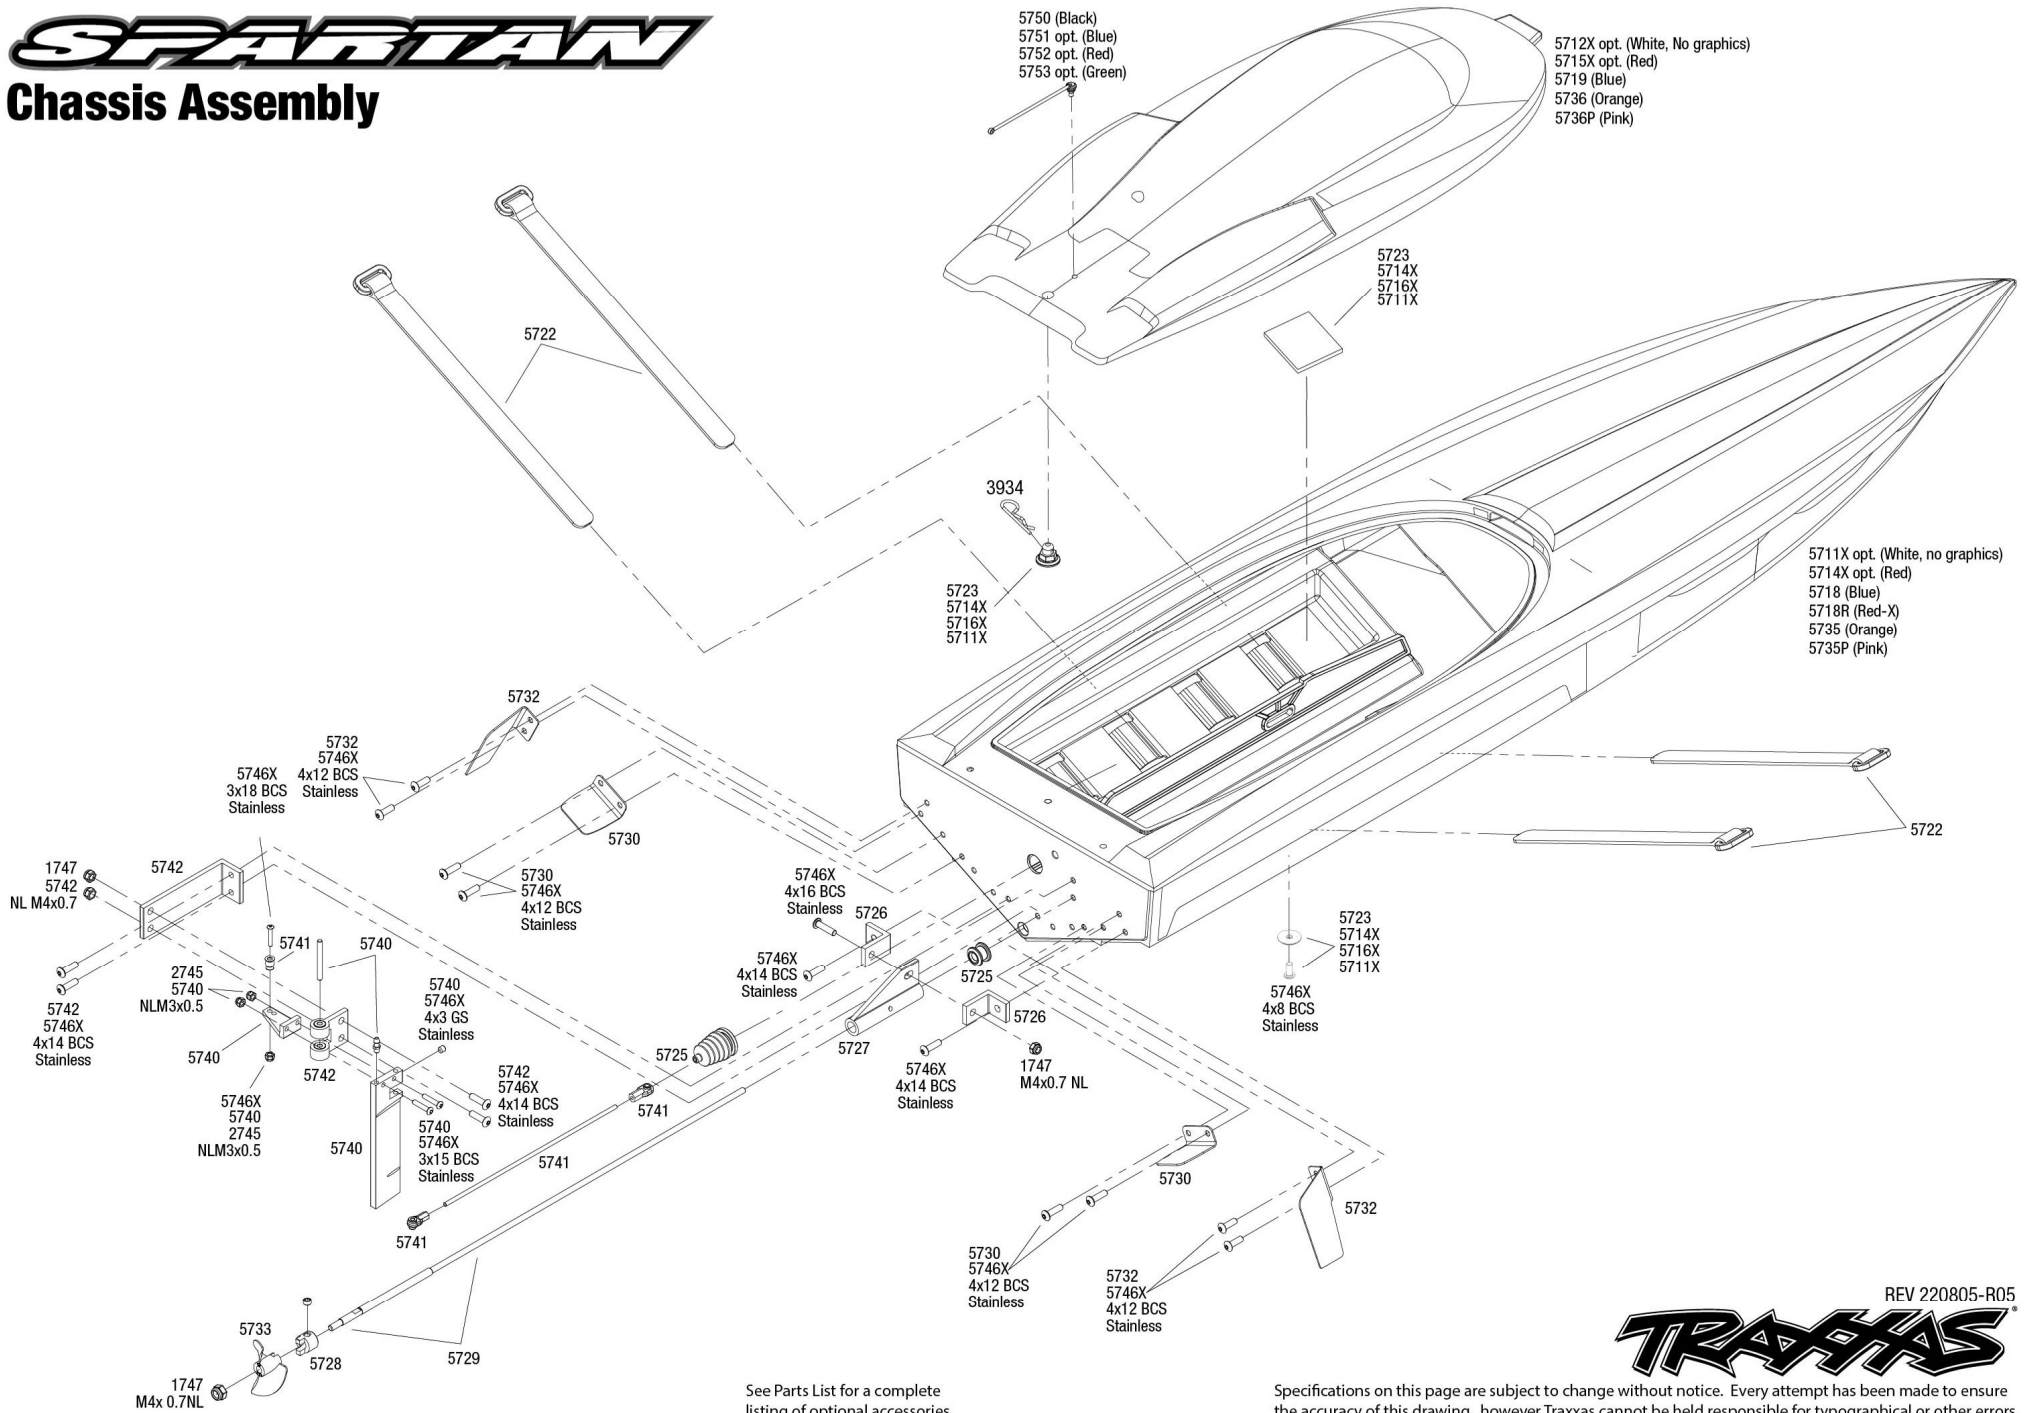

SPARTAN

Chassis Assembly

See Parts List for a complete listing of optional accessories.

Specifications on this page are subject to change without notice. Every attempt has been made to ensure the accuracy of this drawing, however Traxxas cannot be held responsible for typographical or other errors.

REV 220805-R05